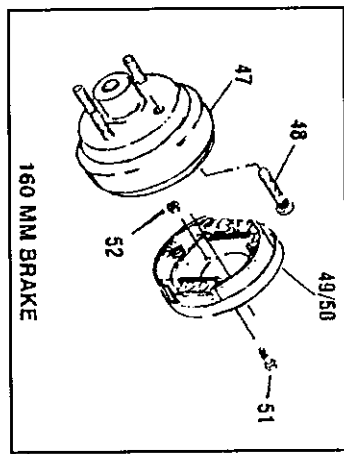

4C-010-20 DANA DRIVE (D010)

SPLITCASE

- Thrust Washer Kit
- Governor Actuator Kit
- ◆ Not Serviced Separate From Item No. 1

7 x 1-3/4 BRAKE

160 MM BRAKE

<u>ITEM #</u>	<u>PART NUMBER</u>	<u>DESCRIPTION</u>	<u>QUANTITY</u>
1	66-610-63	Housing, Axle	1
2	66-610-64	Housing, Axle	1
3	80-480-02	Bearing, Ball	1
4	See #59	Shaft, Input	1
5	NOT USED	NOT USED	
6	NOT USED	NOT USED	
7	66-610-88	Shim Kit	1
8	66-610-35	Bearing, Ball	1
9	80-480-00	Bearing, Ball	2
10	See #59	Gear, Final Drive (Ring)	1
11	66-610-66	Differential Assembly	1
12	45-303-30	Seal, Oil	2
13	66-610-86	Cap Screw	4
14	66-610-38	Nut, Lock	4
15	80-480-01	Bearing, Ball	2
16	See #59	Gear Assembly, Drive (forward)	1
17	66-610-85	Gear, Clutch	1
18	66-610-84	Shaft, Intermediate Finish	1
19	See #59	Gear Assembly, Drive (reverse)	1
20	See #59	Gear, Final Drive (Pinion)	1
21	See #59	Gear, Assembly, Idler	1
22	66-610-83	Ring, Snap	1
23	NOT USED	NOT USED	
24	66-610-13	Pin, Dowel or Straight	2
25	66-610-67	Vent	1
26	NOT USED	NOT USED	
27	66-610-65	Screw, Flange Head (short)	13
28	66-610-68	Screw, Hex Tapping	2
29	66-610-69	Nut, Lock	15
30	66-610-82	Kit, Detent (Items not svc'd separately)	1
31	66-610-29	Seal, Oil	1
32	66-610-70	Assembly, Shift Rod	1
33	66-610-71	Actuator Assembly, Shift	1
34	66-610-72	Washer	1
35	66-610-73	Nut, Lock	1
36	45-303-30	Oil Seal	1
37	66-610-59	Plug, Rubber	1
38	66-610-74	Screw, Flange Head (short)	12
39	66-610-76	Tube Assembly (RT)	1
40	66-610-75	Tube Assembly (LT)	1
41	NOT USED	NOT USED	
42	NOT USED	NOT USED	
43	66-610-77	Axle Shaft - RT	1
44	66-610-78	Axle Shaft - LT	1
45	NOT USED	NOT USED	
46	NOT USED	NOT USED	
47	41-516-00	Brake Drum	2
48	66-610-28	Wheel Stud	10
49	41-347-29	Brake Assembly (RT)	1
50	41-347-28	Brake Assembly (LT)	1
51	66-610-79	Screw, Flange Head (short)	8
52	66-610-80	Nut, Lock	8
53	45-303-00	Oil Seal	?
54	32-509-10	Retaining Ring	1
55	80-505-10	Bearing	1
56	45-303-10	Seal	1
57	66-610-72	Washer	4
58	66-610-81	Thrust Washer Kit	1
59	66-610-87	Gear Kit (incl. #4,10,16,19,20,21)	1