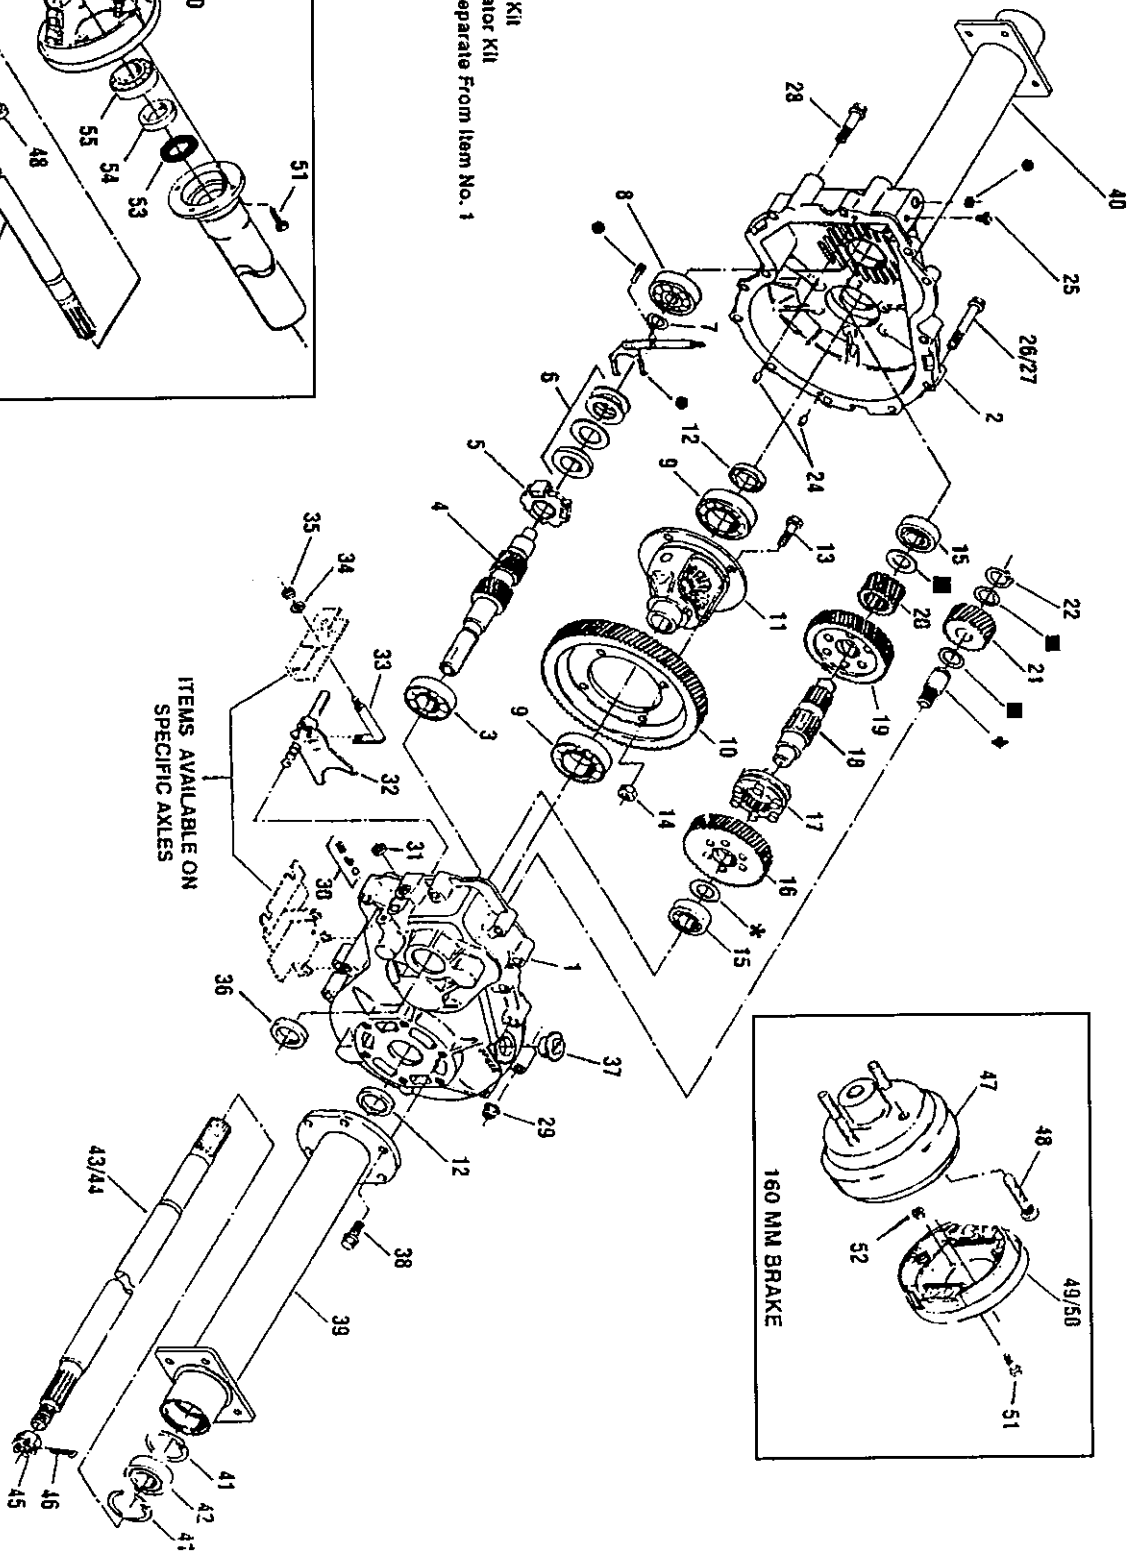

4C-010-20 DANA DRIVE (D010)

SPLITCASE

- Thrust Washer Kit
- Governor Actuator Kit
- ◆ Not Serviced Separate From Item No. 1

7 x 1-3/4 BRAKE

160 MM BRAKE

<u>ITEM #</u>	<u>PART NUMBER</u>	<u>DESCRIPTION</u>	<u>QUANTITY</u>
1	66-610-63	Housing, Axle	1
2	66-610-64	Housing, Axle	1
3	80-480-02	Bearing, Ball	1
4	See #59	Shaft, Input	1
5	NOT USED	NOT USED	
6	NOT USED	NOT USED	
7	66-610-88	Shim Kit	1
8	66-610-35	Bearing, Ball	1
9	80-480-00	Bearing, Ball	2
10	See #59	Gear, Final Drive (Ring)	1
11	66-610-66	Differential Assembly	1
12	45-303-30	Seal, Oil	2
13	66-610-86	Cap Screw	4
14	66-610-38	Nut, Lock	4
15	80-480-01	Bearing, Ball	2
16	See #59	Gear Assembly, Drive (forward)	1
17	66-610-85	Gear, Clutch	1
18	66-610-84	Shaft, Intermediate Finish	1
19	See #59	Gear Assembly, Drive (reverse)	1
20	See #59	Gear, Final Drive (Pinion)	1
21	See #59	Gear, Assembly, Idler	1
22	66-610-83	Ring, Snap	1
23	NOT USED	NOT USED	
24	66-610-13	Pin, Dowel or Straight	2
25	66-610-67	Vent	1
26	NOT USED	NOT USED	
27	66-610-65	Screw, Flange Head (short)	13
28	66-610-68	Screw, Hex Tapping	2
29	66-610-69	Nut, Lock	15
30	66-610-82	Kit, Detent (Items not svc'd separately)	1
31	66-610-29	Seal, Oil	1
32	66-610-70	Assembly, Shift Rod	1
33	66-610-71	Actuator Assembly, Shift	1
34	66-610-72	Washer	1
35	66-610-73	Nut, Lock	1
36	45-303-30	Oil Seal	1
37	66-610-59	Plug, Rubber	1
38	66-610-74	Screw, Flange Head (short)	12
39	66-610-76	Tube Assembly (RT)	1
40	66-610-75	Tube Assembly (LT)	1
41	NOT USED	NOT USED	
42	NOT USED	NOT USED	
43	66-610-77	Axle Shaft - RT	1
44	66-610-78	Axle Shaft - LT	1
45	NOT USED	NOT USED	
46	NOT USED	NOT USED	
47	41-516-00	Brake Drum	2
48	66-610-28	Wheel Stud	10
49	41-347-29	Brake Assembly (RT)	1
50	41-347-28	Brake Assembly (LT)	1
51	66-610-79	Screw, Flange Head (short)	8
52	66-610-80	Nut, Lock	8
53	45-303-00	Oil Seal	?
54	32-509-10	Retaining Ring	1
55	80-505-10	Bearing	1
56	45-303-10	Seal	1
57	66-610-72	Washer	4
58	66-610-81	Thrust Washer Kit	1
59	66-610-87	Gear Kit (incl. #4,10,16,19,20,21)	1