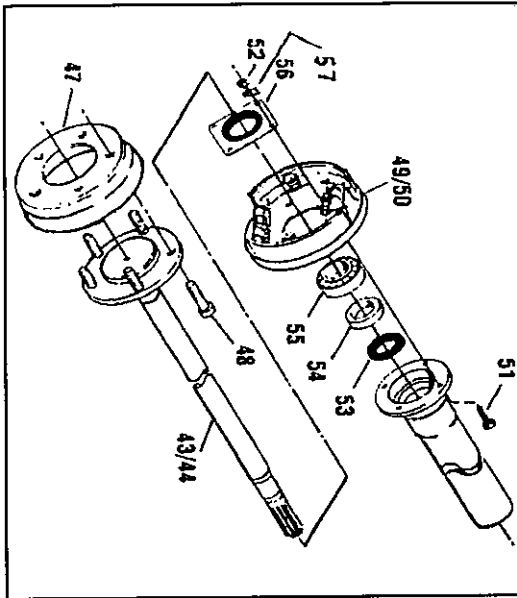

4C-010-20 DANA DRIVE (D010)

SPLITCASE

- Thrust Washer Kit
- Governor Actuator Kit
- ◆ Not Serviced Separate From Item No. 1

7 x 1-3/4 BRAKE

160 MM BRAKE

<u>ITEM #</u>	<u>PART NUMBER</u>	<u>DESCRIPTION</u>	<u>QUANTITY</u>
1	66-610-63	Housing, Axle	1
2	66-610-64	Housing, Axle	1
3	80-480-02	Bearing, Ball	1
4	See #59	Shaft, Input	1
5	NOT USED	NOT USED	
6	NOT USED	NOT USED	
7	66-610-88	Shim Kit	1
8	66-610-35	Bearing, Ball	1
9	80-480-00	Bearing, Ball	2
10	See #59	Gear, Final Drive (Ring)	1
11	66-610-66	Differential Assembly	1
12	45-303-30	Seal, Oil	2
13	66-610-86	Cap Screw	4
14	66-610-38	Nut, Lock	4
15	80-480-01	Bearing, Ball	2
16	See #59	Gear Assembly, Drive (forward)	1
17	66-610-85	Gear, Clutch	1
18	66-610-84	Shaft, Intermediate Finish	1
19	See #59	Gear Assembly, Drive (reverse)	1
20	See #59	Gear, Final Drive (Pinion)	1
21	See #59	Gear, Assembly, Idler	1
22	66-610-83	Ring, Snap	1
23	NOT USED	NOT USED	
24	66-610-13	Pin, Dowel or Straight	2
25	66-610-67	Vent	1
26	NOT USED	NOT USED	
27	66-610-65	Screw, Flange Head (short)	13
28	66-610-68	Screw, Hex Tapping	2
29	66-610-69	Nut, Lock	15
30	66-610-82	Kit, Detent (Items not svc'd separately)	1
31	66-610-29	Seal, Oil	1
32	66-610-70	Assembly, Shift Rod	1
33	66-610-71	Actuator Assembly, Shift	1
34	66-610-72	Washer	1
35	66-610-73	Nut, Lock	1
36	45-303-30	Oil Seal	1
37	66-610-59	Plug, Rubber	1
38	66-610-74	Screw, Flange Head (short)	12
39	66-610-76	Tube Assembly (RT)	1
40	66-610-75	Tube Assembly (LT)	1
41	NOT USED	NOT USED	
42	NOT USED	NOT USED	
43	66-610-77	Axle Shaft - RT	1
44	66-610-78	Axle Shaft - LT	1
45	NOT USED	NOT USED	
46	NOT USED	NOT USED	
47	41-516-00	Brake Drum	2
48	66-610-28	Wheel Stud	10
49	41-347-29	Brake Assembly (RT)	1
50	41-347-28	Brake Assembly (LT)	1
51	66-610-79	Screw, Flange Head (short)	8
52	66-610-80	Nut, Lock	8
53	45-303-00	Oil Seal	?
54	32-509-10	Retaining Ring	1
55	80-505-10	Bearing	1
56	45-303-10	Seal	1
57	66-610-72	Washer	4
58	66-610-81	Thrust Washer Kit	1
59	66-610-87	Gear Kit (incl. #4,10,16,19,20,21)	1