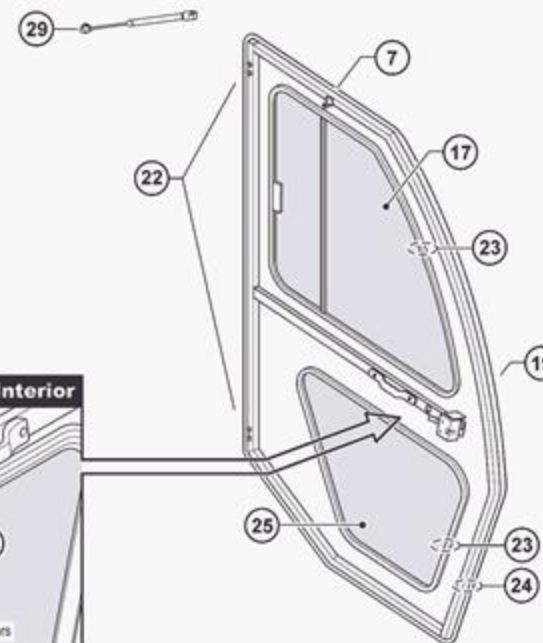

16 Left Side Frame Complete