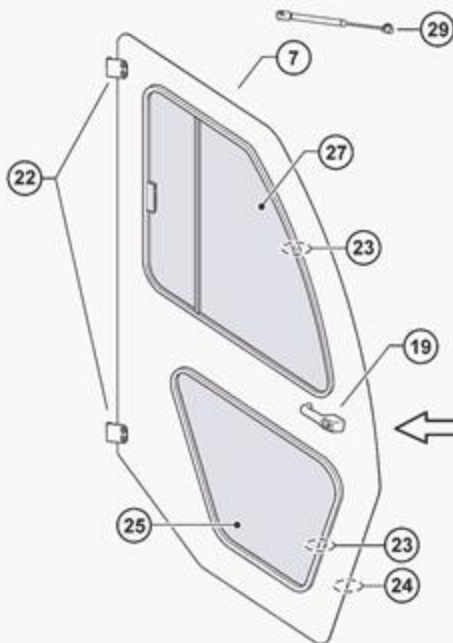

102262901 - Side Frames and Doors

14 Right Side Frame Complete

RIGHT SIDE FRAME

1 Left Side Frame Complete

LEFT SIDE FRAME

Rotary Latch Parts Detail

NOTE: Parts are identical for both Side Frames

26 Right Side Frame Complete