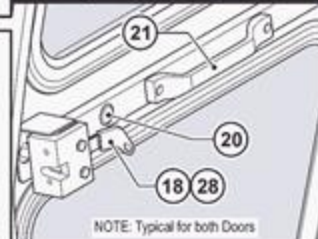

LEFT DOOR

Rotary Latch Detail-Interior