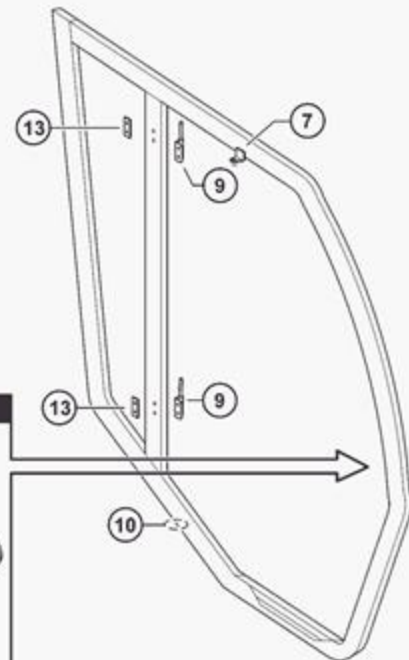

1 Left Side Frame Complete

LEFT SIDE FRAME