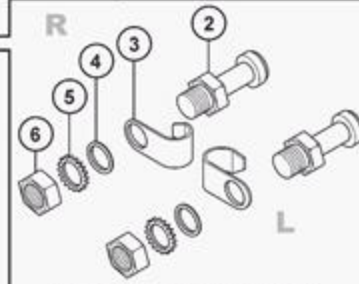

102262901 - Side Frames and Doors

14 Right Side Frame Complete

RIGHT SIDE FRAME

1 Left Side Frame Complete

LEFT SIDE FRAME

Rotary Latch Parts Detail

NOTE: Parts are identical for both Side Frames

26 Right Side Frame Complete