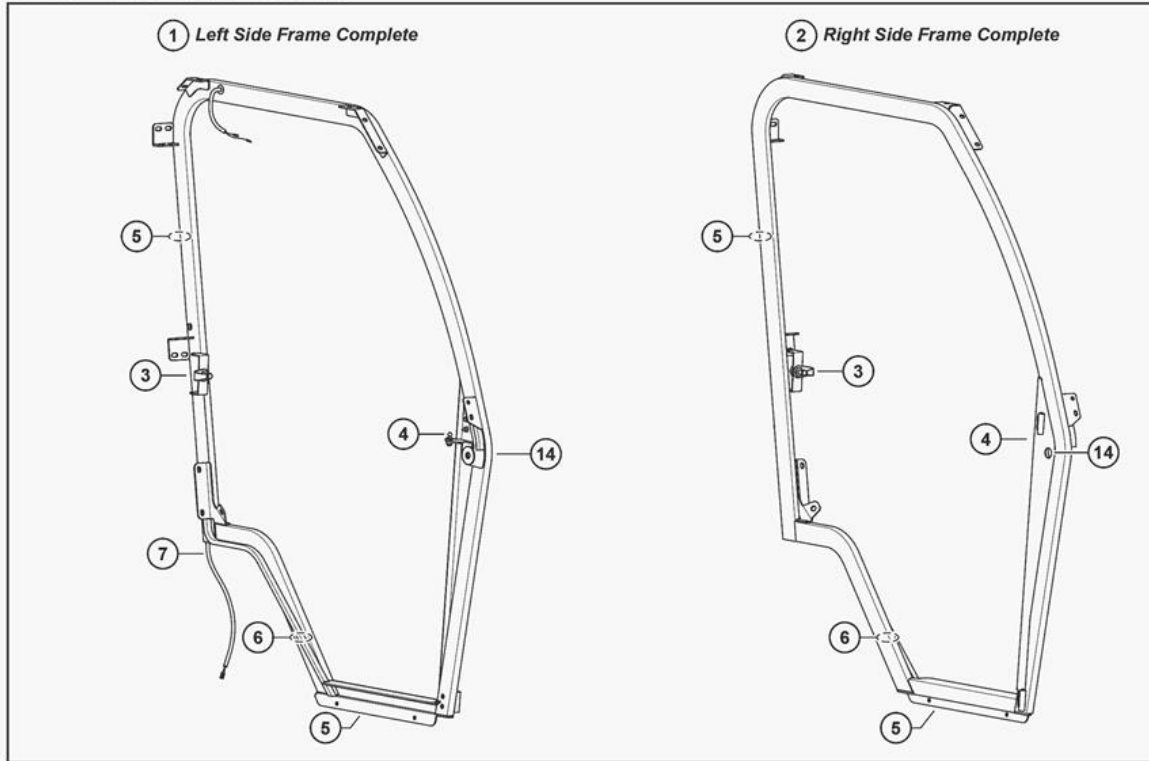

RIGHT DOOR

16 Left Side Frame Complete

LEFT DOOR

Rotary Latch Detail-Interior

NOTE: Typical for both Doors

**1CCCA - Side Frames and Doors**

Ref #	Part #	Description	Qty
1	8SV-CA09L-B4 <a href="#">Add to pick list</a>	SIDE FRAME, LEFT, CLUB CAR CARRYALL	1
2	8SV-CA09R-B4 <a href="#">Add to pick list</a>	SIDE FRAME, RIGHT, CLUB CAR CARRYALL CAB & BALL CAGE	1
3	9SV-DSTRH <a href="#">Add to pick list</a>	DOOR STRIKER KIT-INCLUDES CASE HARDENED STRIKER BOLT	1
4	9SV-GS02A <a href="#">Add to pick list</a>	BALL STUDS, 10MM (BAG OF 10)	2
5	9SV-PR20-10 <a href="#">Add to pick list</a>	1/2" V-GROOVE WEATHERSEAL - 10' LENGTH	1
6	9SV-PR43-4 <a href="#">Add to pick list</a>	RUBBER, 1/2" x 9/16" FOAM WEATHERSEAL (4' LENGTH)	2
7	CC14C-WH1 <a href="#">Add to pick list</a>	WIRE HARNESS, FRAME, CLUB CAR CARRYALL	1
8	9SV-HSLP <a href="#">Add to pick list</a>	DOOR HINGE KIT- LOW PROFILE (INCL. L & R W/SLEEVE)	2
9	8SV-CA07L-B4 <a href="#">Add to pick list</a>	DOOR, STEEL, LEFT, CLUB CAR CARRYALL	1
10	8SV-CA07R-B4 <a href="#">Add to pick list</a>	DOOR, STEEL, RIGHT, CLUB CAR CARRYALL	1
11	8SV-CA11-B4 <a href="#">Add to pick list</a>	DOOR LATCH MOUNT, (SET OF L&R) CLUB CAR CARRYALL	1
12	9SV-PR10-10 <a href="#">Add to pick list</a>	WINDOW MOUNTING RUBBER - 10' LENGTH	2
13	9SV-PR17-20 <a href="#">Add to pick list</a>	SIDE BULB RUBBER, 3/4" - 20' LENGTH	1
14	9SV-DP02 <a href="#">Add to pick list</a>	DOME PLUG 1" (BAG OF 15)	1
15	9SV-OHRL <a href="#">Add to pick list</a>	OUTSIDE HANDLE ROTARY LATCH KIT (SET OF 2)	1
16	9SV-DL02 <a href="#">Add to pick list</a>	DOOR LATCH KIT - NON LOCKING WITH GRAB HANDLE (INCL. L & R)	1
17	8SV-SWCAL <a href="#">Add to pick list</a>	SLIDING WINDOW, CLUB CAR CARYALL, LEFT	1
18	8SV-SWCAR <a href="#">Add to pick list</a>	SLIDING WINDOW, CLUB CAR CARYALL, RIGHT	1
19	8SV-CADRLW <a href="#">Add to pick list</a>	LOWER DOOR WINDOW, CLUB CAR CARYALL	2
20	9SV-GS02S <a href="#">Add to pick list</a>	GAS SPRING - 12" W/STEEL ENDS (SET OF 2)	1