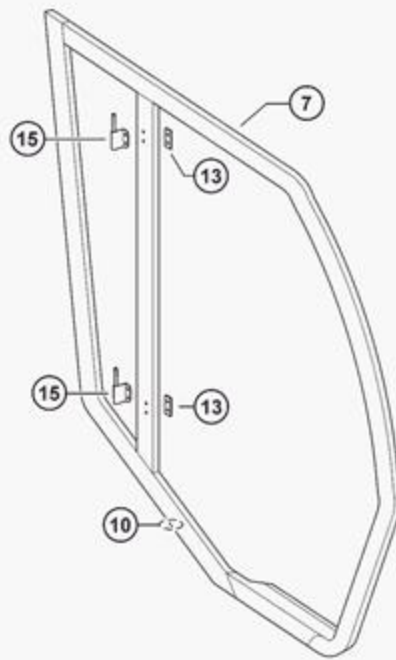

102262901 - Side Frames and Doors

14 Right Side Frame Complete

RIGHT SIDE FRAME