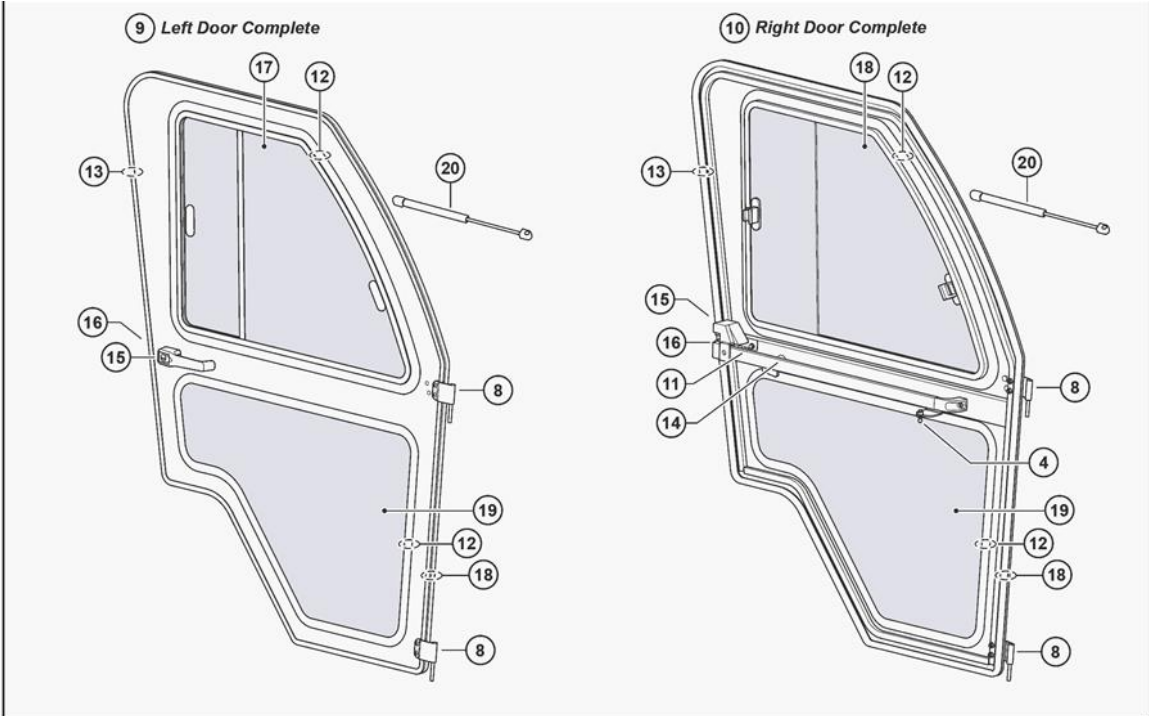

RIGHT DOOR

16 Left Side Frame Complete

LEFT DOOR

Rotary Latch Detail-Interior

NOTE: Typical for both Doors

**1CCCA - Side Frames and Doors**

Ref #	Part #	Description	Qty
1	8SV-CA09L-B4 <a href="#">Add to pick list</a>	SIDE FRAME, LEFT, CLUB CAR CARRYALL	1
2	8SV-CA09R-B4 <a href="#">Add to pick list</a>	SIDE FRAME, RIGHT, CLUB CAR CARRYALL CAB & BALL CAGE	1
3	9SV-DSTRH <a href="#">Add to pick list</a>	DOOR STRIKER KIT-INCLUDES CASE HARDENED STRIKER BOLT	1
4	9SV-GS02A <a href="#">Add to pick list</a>	BALL STUDS, 10MM (BAG OF 10)	2
5	9SV-PR20-10 <a href="#">Add to pick list</a>	1/2" V-GROOVE WEATHERSEAL - 10' LENGTH	1
6	9SV-PR43-4 <a href="#">Add to pick list</a>	RUBBER, 1/2" x 9/16" FOAM WEATHERSEAL (4' LENGTH)	2
7	CC14C-WH1 <a href="#">Add to pick list</a>	WIRE HARNESS, FRAME, CLUB CAR CARRYALL	1
8	9SV-HSLP <a href="#">Add to pick list</a>	DOOR HINGE KIT- LOW PROFILE (INCL. L & R W/SLEEVE)	2
9	8SV-CA07L-B4 <a href="#">Add to pick list</a>	DOOR, STEEL, LEFT, CLUB CAR CARRYALL	1
10	8SV-CA07R-B4 <a href="#">Add to pick list</a>	DOOR, STEEL, RIGHT, CLUB CAR CARRYALL	1
11	8SV-CA11-B4 <a href="#">Add to pick list</a>	DOOR LATCH MOUNT, (SET OF L&R) CLUB CAR CARRYALL	1
12	9SV-PR10-10 <a href="#">Add to pick list</a>	WINDOW MOUNTING RUBBER - 10' LENGTH	2
13	9SV-PR17-20 <a href="#">Add to pick list</a>	SIDE BULB RUBBER, 3/4" - 20' LENGTH	1
14	9SV-DP02 <a href="#">Add to pick list</a>	DOME PLUG 1" (BAG OF 15)	1
15	9SV-OHRL <a href="#">Add to pick list</a>	OUTSIDE HANDLE ROTARY LATCH KIT (SET OF 2)	1
16	9SV-DL02 <a href="#">Add to pick list</a>	DOOR LATCH KIT - NON LOCKING WITH GRAB HANDLE (INCL. L & R)	1
17	8SV-SWCAL <a href="#">Add to pick list</a>	SLIDING WINDOW, CLUB CAR CARYALL, LEFT	1
18	8SV-SWCAR <a href="#">Add to pick list</a>	SLIDING WINDOW, CLUB CAR CARYALL, RIGHT	1
19	8SV-CADRLW <a href="#">Add to pick list</a>	LOWER DOOR WINDOW, CLUB CAR CARYALL	2
20	9SV-GS02S <a href="#">Add to pick list</a>	GAS SPRING - 12" W/STEEL ENDS (SET OF 2)	1