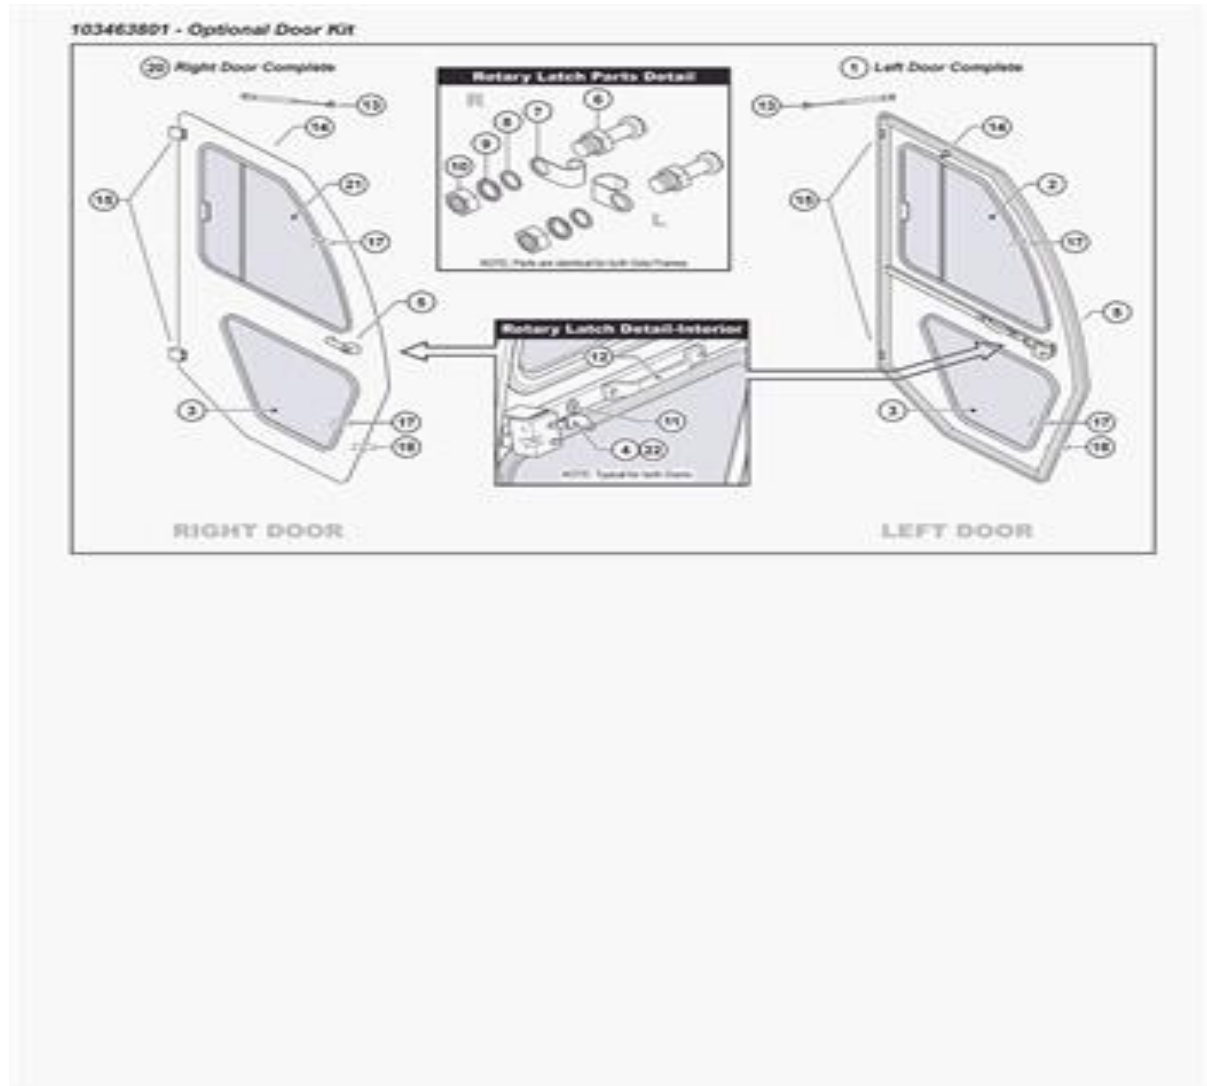

Club Car 103463701

- ① 103463701 Cab Complete
- ② 103463801 Door Kit Complete
- ③ 103463901 Optional Rear Panel Complete

Ref #	Part #	Description	Context Note	Foot Note
1	103463701 Add to cart	CLUB CAR LSV CAB	Not orderable from Curtis-Contact a Club Car dealer	
2	103463801 Add to cart	CLUB CAR LSV HARD SIDE DOOR KIT	Not orderable from Curtis-Contact a Club Car dealer	
3	103463901 Add to cart	CLUB CAR LSV REAR WINDOW ASSY	Not orderable from Curtis-Contact a Club Car dealer	

Ref #	Part #	Description	Context Note	Foot Note
1	CCLSV-07L Add to cart	HARD SIDE DOOR (LH) FOR CLUB CAR LSV	See 8SV-LSV7L-B4	
1	8SV-LSV7L-B4 Add to cart	HARD SIDE DOOR-L, CLUB CAR LSV		
20	CCLSV-07R Add to cart	HARD SIDE DOOR (RH) FOR CLUB CAR LSV	See 8SV-LSV7R-B4	
20	8SV-LSV7R-B4 Add to cart	HARD SIDE DOOR-R, CLUB CAR LSV		
2	9SW-C2L Add to cart	SLIDING WINDOW, LH - CAB DOOR	See 8SV-SWC2L	
	8SV-SWC2L Add to cart	SLIDING DOOR WINDOW W/RUBBER-L		

18	9PR17 Add to cart	SIDE BULB RUBBER, 3/4"	Available in standard length of 5' & 20' - Part 9SV-PR17-20	
18	9SV-PR17-20 Add to cart	SIDE BULB RUBBER, 3/4" - 20' LENGTH		
19	SM-TF08 Add to cart	HINGE PLATE (WITH BLACK POWDER COAT FINISH) Rev C	Sold in qty of 4 - see 9SV-TF08	
19	9SV-TF08 Add to cart	HINGE PLATE, BLACK (BAG OF 4)		
CCLSV-DR-HWB CLUB CAR LSV DOOR HARDWARE KIT ALL INCLUSIVE Add to cart				