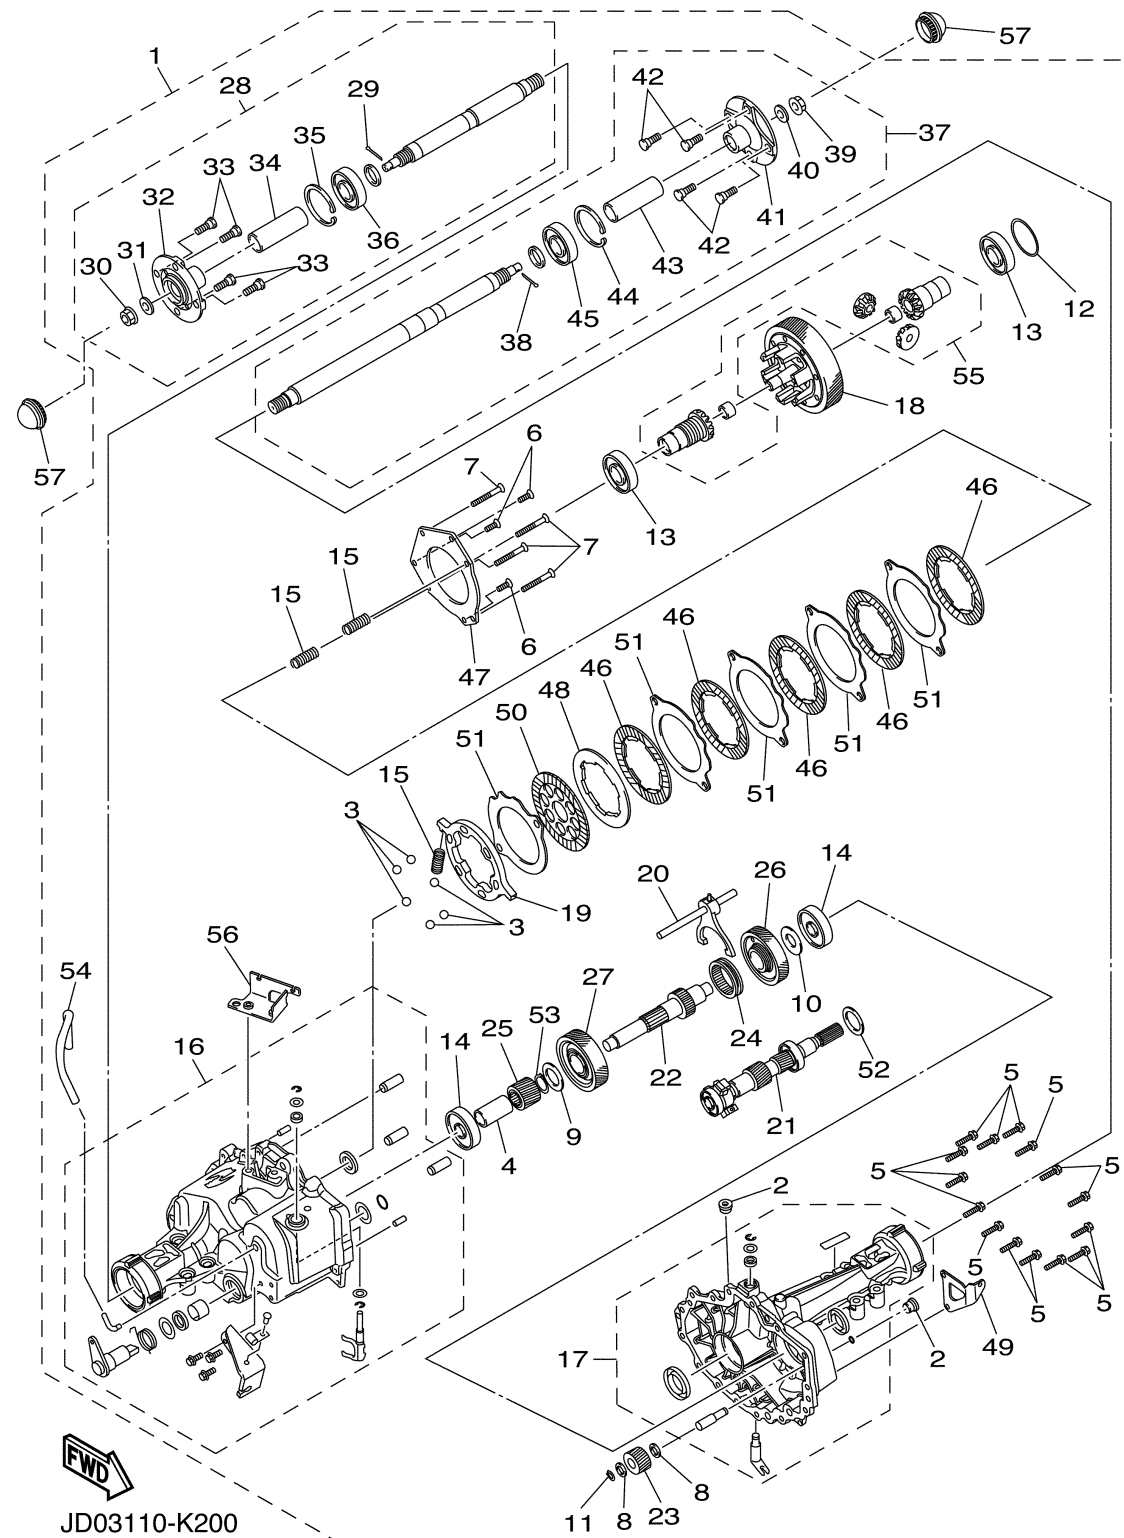

TRANSAXLE & BRAKE

Ref No.	Part Number	Description	Qty	Remarks
21	JW1-G6320-00-00	..INPUT SHAFT ASSY	1	
22	JW1-G6348-00-00	..SHAFT 2	1	
23	JW1-G6356-00-00	..GEAR, IDLER	1	
24	JW1-G6328-00-00	..GEAR, WHEEL 3	1	
25	JW1-G6131-00-00	..GEAR, RING 2	1	
26	JW1-G6361-00-00	..GEAR, COUNTER 1	1	
27	JW1-G6362-00-00	..GEAR, COUNTER 2	1	
28	JW1-G6510-01-00	..REAR AXLE SHAFT COMP.	1	
29	JW1-G633J-00-00	...PIN, COTTER	1	
30	JW1-G4583-10-00	...NUT	1	
31	JW1-G2376-00-00	...WASHER, SPECIAL	1	
32	JW1-G6542-10-00	...HUB	1	
33	JW1-G4178-00-00	...BOLT, STUD	4	
34	JW1-G6128-01-00	...SPACER, BEARING	1	
35	JW1-G4156-00-00	...RING, SNAP	1	
36	JW1-F2176-00-00	...BEARING	1	
37	JW1-G6520-01-00	..REAR AXLE SHAFT COMP. 2	1	
38	JW1-G633J-00-00	...PIN, COTTER	1	
39	JW1-G4583-10-00	...NUT	1	
40	JW1-G2376-00-00	...WASHER, SPECIAL	1	

CONTINUED ON NEXT FRAME >