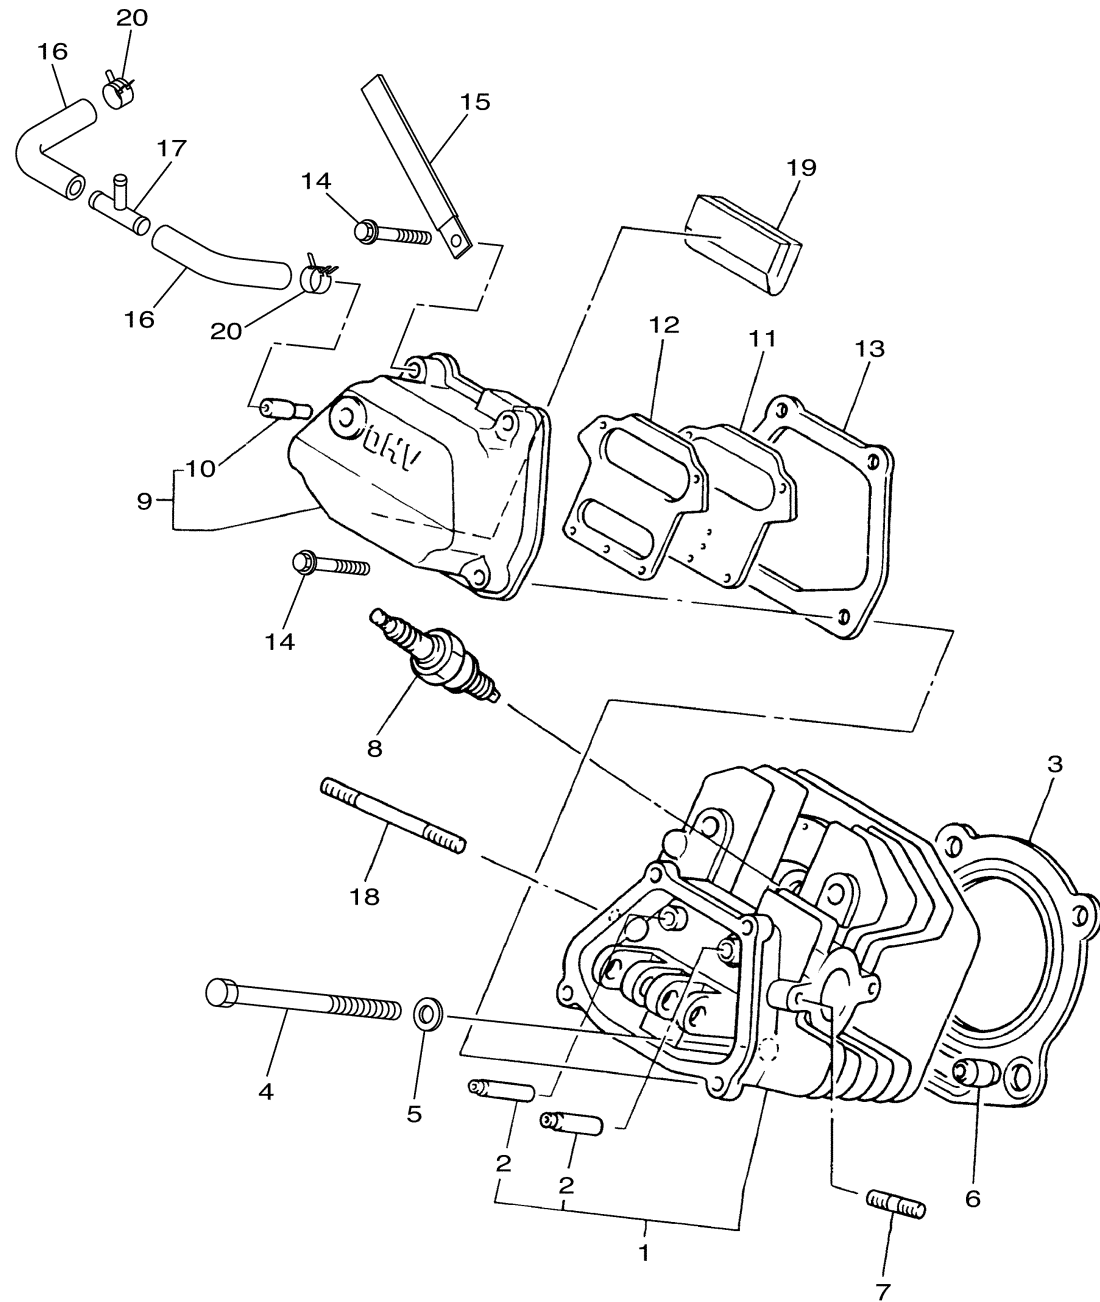

ENGINE 1

Ref No.	Part Number	Description	Qty	Remarks
1	JC0-19001-40-00	ENGINE ASSEMBLY	1	

JC04110-L010

CYLINDER HEAD

Ref No.	Part Number	Description	Qty	Remarks
1	JT0-11111-00-00	HEAD, CYLINDER 1	1	
2	JN6-11133-10-00	..GUIDE, VALVE 1	2	
3	JT0-11181-00-00	GASKET, CYLINDER HEAD 1	1	
4	97012-10070-00	BOLT	4	
5	90201-10057-00	WASHER, PLATE	4	
6	99530-14016-00	PIN, DOWEL	2	
7	95622-08618-00	BOLT, STUD	2	
8	BPR-4ES00-40-00	PLUG, SPARK (NGK BP4ES)	1	AP
8	BPR-2ES00-00-00	PLUG, SPARK (NGK-BPR2ES)	1	STD
9	JN6-11191-01-00	COVER, CYLINDER HEAD 1	1	
10	JN6-11116-00-00	..JOINT, BREATHER	1	
11	JN6-11168-00-00	COVER, BREATHER	1	
12	JN6-11169-00-00	GASKET, BREATHER COVER	1	
13	JN6-11193-00-00	GASKET, HEAD COVER 1	1	
14	95822-06030-00	BOLT, FLANGE	4	
15	90462-05061-00	CLAMP	1	
16	JW1-E1166-00-00	PIPE, BREATHER 1	2	
17	JW1-E1116-00-00	JOINT, BREATHER	1	
18	95602-08710-00	BOLT, STUD	2	
19	JR7-11163-10-00	ELEMENT	1	

CONTINUED ON NEXT FRAME >

JC04110-L020

CYLINDER HEAD

Ref No.	Part Number	Description	Qty	Remarks
20	90467-13847-00	CLIP	2	

JC04110-L020

CRANKSHAFT & PISTON

Ref No.	Part Number	Description	Qty	Remarks
1	JN6-11400-00-00	CRANKSHAFT ASSY	1	
2	JR7-11631-00-A0	PISTON (STD)	1	
2	JR7-11635-00-00	PISTON (0.25MM O/S)	1	AP
2	JR7-11636-00-00	PISTON (0.50MM O/S)	1	AP
3	JR7-11610-00-00	PISTON RING SET (STD)	1	
3	JR7-11610-10-00	PISTON RING SET (0.25MM O/S)	1	AP
3	JR7-11610-20-00	PISTON RING SET (0.50MM O/S)	1	AP
4	583-11633-00-00	PIN, PISTON	1	
5	93450-21053-00	CIRCLIP	2	
6	JN6-11650-10-00	CONNECTING ROD ASSY	1	
7	JN6-11654-10-00	. .BOLT, CONNECTING ROD	2	
8	JN6-11454-10-00	WEIGHT 1	1	