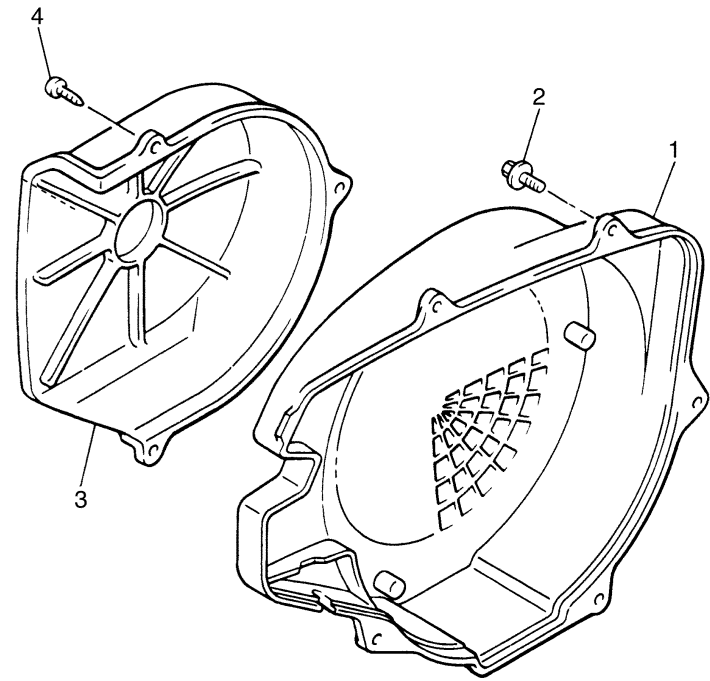

CONTINUED ON NEXT FRAME >

JC04110-L020

CYLINDER HEAD

Ref No.	Part Number	Description	Qty	Remarks
20	90467-13847-00	CLIP	2	

JC04110-L020

CRANKSHAFT & PISTON

Ref No.	Part Number	Description	Qty	Remarks
1	JN6-11400-00-00	CRANKSHAFT ASSY	1	
2	JR7-11631-00-A0	PISTON (STD)	1	
2	JR7-11635-00-00	PISTON (0.25MM O/S)	1	AP
2	JR7-11636-00-00	PISTON (0.50MM O/S)	1	AP
3	JR7-11610-00-00	PISTON RING SET (STD)	1	
3	JR7-11610-10-00	PISTON RING SET (0.25MM O/S)	1	AP
3	JR7-11610-20-00	PISTON RING SET (0.50MM O/S)	1	AP
4	583-11633-00-00	PIN, PISTON	1	
5	93450-21053-00	CIRCLIP	2	
6	JN6-11650-10-00	CONNECTING ROD ASSY	1	
7	JN6-11654-10-00	. .BOLT, CONNECTING ROD	2	
8	JN6-11454-10-00	WEIGHT 1	1	

JN7010-6021

CAMSHAFT & VALVE

Ref No.	Part Number	Description	Qty	Remarks
1	JR7-12170-00-00	CAMSHAFT ASSY 1	1	
2	JN6-12111-10-00	VALVE, INTAKE	1	
3	7RH-12121-10-00	VALVE, EXHAUST	1	
4	JN6-12153-10-00	LIFTER, VALVE	2	
5	90501-264A9-00	SPRING, COMPRESSION	2	
6	J38-12117-01-00	RETAINER, VALVE SPRING	2	
7	J38-12118-00-00	COTTER, VALVE	2	
8	JN6-12151-10-00	ARM, VALVE ROCKER	2	
9	22F-12159-10-00	SCREW, VALVE ADJUSTING	2	
10	90170-05302-00	NUT	2	
11	J38-12156-20-00	SHAFT, ROCKER 2	1	
12	JR7-12154-10-00	ROD, VALVE PUSH	2	
13	4G0-12119-00-00	SEAL, VALVE STEM	1	

JD13110-K030

AIR SHROUD & FAN

Ref No.	Part Number	Description	Qty	Remarks
1	JN6-12621-02-00	CASE, FAN	1	
2	95802-06020-00	BOLT, FLANGE	4	
3	JN6-12616-00-00	COVER, FAN CASE	1	
4	97702-60420-00	SCREW, TAPPING	3	
5	JN6-12651-00-00	AIR SHROUD, CYLINDER 1	1	
6	JR7-12658-00-00	DAMPER, AIR SHROUD 1	1	
7	JN6-12652-00-00	AIR SHROUD, CYLINDER 2	1	
8	95802-06020-00	BOLT, FLANGE	2	
9	JW1-E2691-00-00	DUCT 1	1	
10	90269-08813-00	RIVET	2	