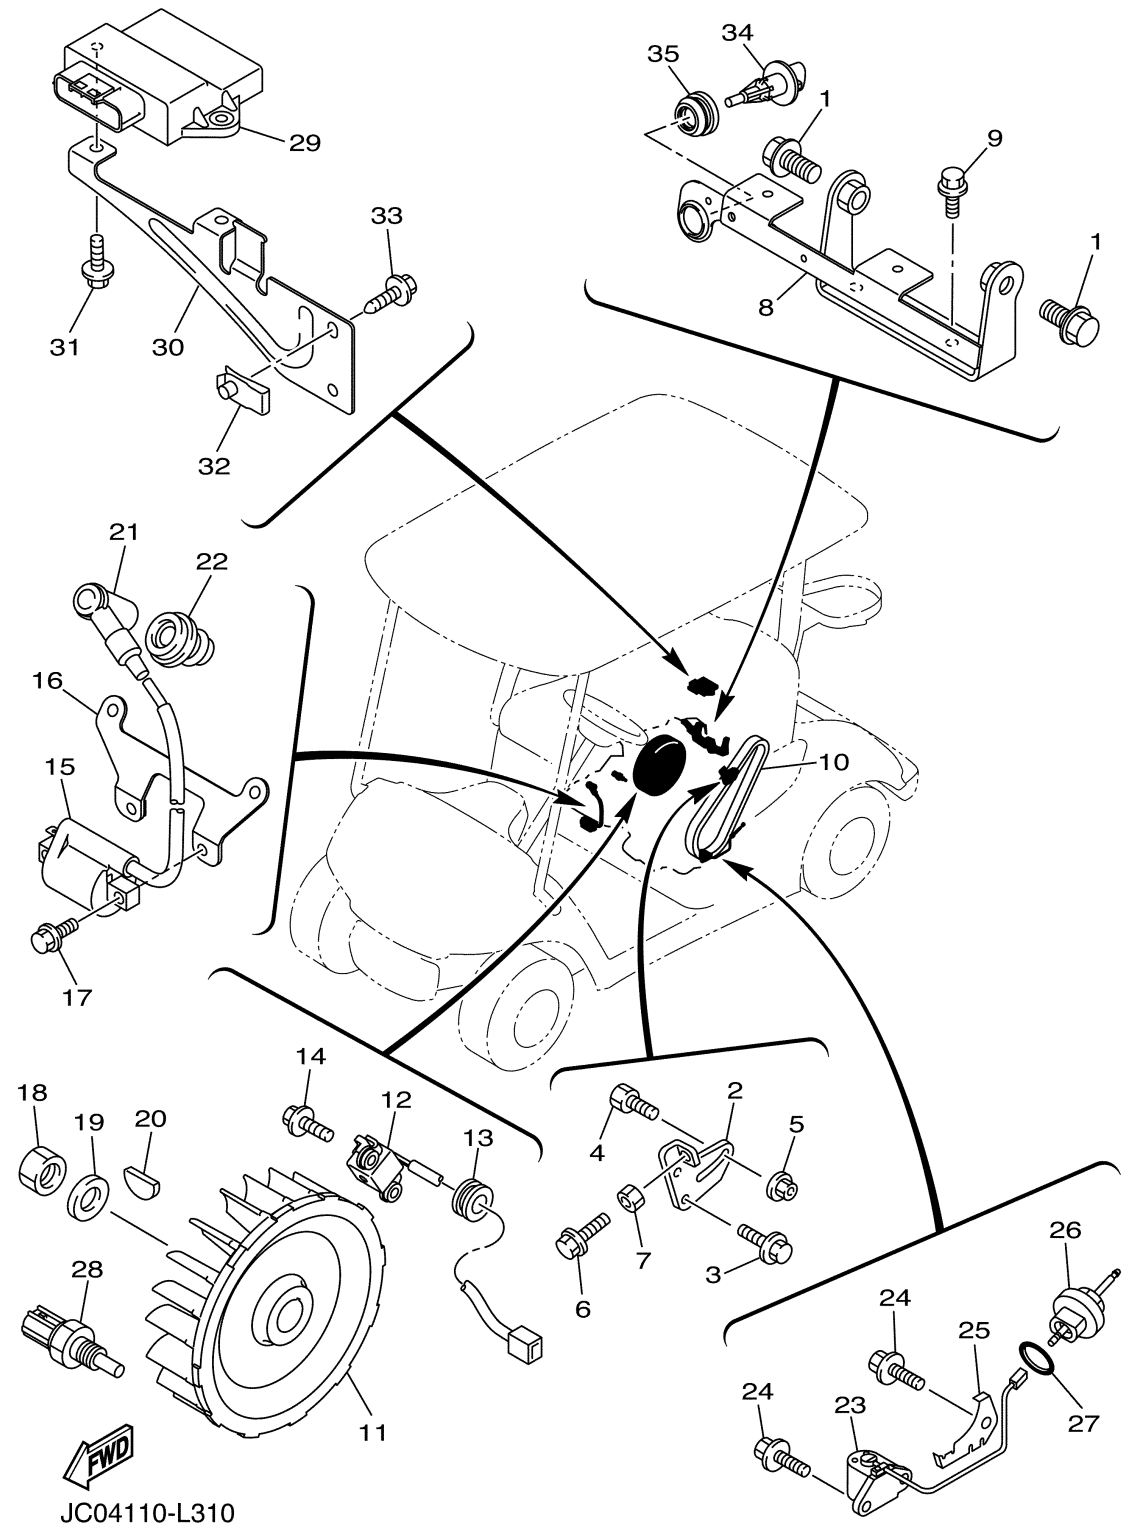

ELECTRICAL 1

Ref No.	Part Number	Description	Qty	Remarks
21	JN6-82370-00-00	PLUG CAP ASSY	1	
22	JE8-82372-00-00	SEAL, PLUG CAP	1	
23	JT0-85720-00-00	OIL LEVEL GAUGE ASSY	1	
24	95822-06012-00	BOLT, FLANGE	3	
25	JT0-85724-00-00	CLAMP	1	
26	JT0-15362-00-00	PLUG, OIL LEVEL	1	
27	93210-15414-00	O-RING	1	
28	4P9-83591-00-00	THERMO UNIT	1	
29	JC0-8591A-00-00	ENGINE CONTROL UNIT ASSY	1	
30	JC0-F253B-00-00	STAY, RELAY	1	
31	90119-06156-00	BOLT, WITH WASHER	2	
32	90183-06811-00	NUT, SPRING	2	
33	JW1-K6179-01-00	BOLT, SPECIAL 1	2	
34	5CA-85886-00-00	SENSOR, AIR TEMPRATURE	1	
35	5CA-14435-00-00	GROMMET	1