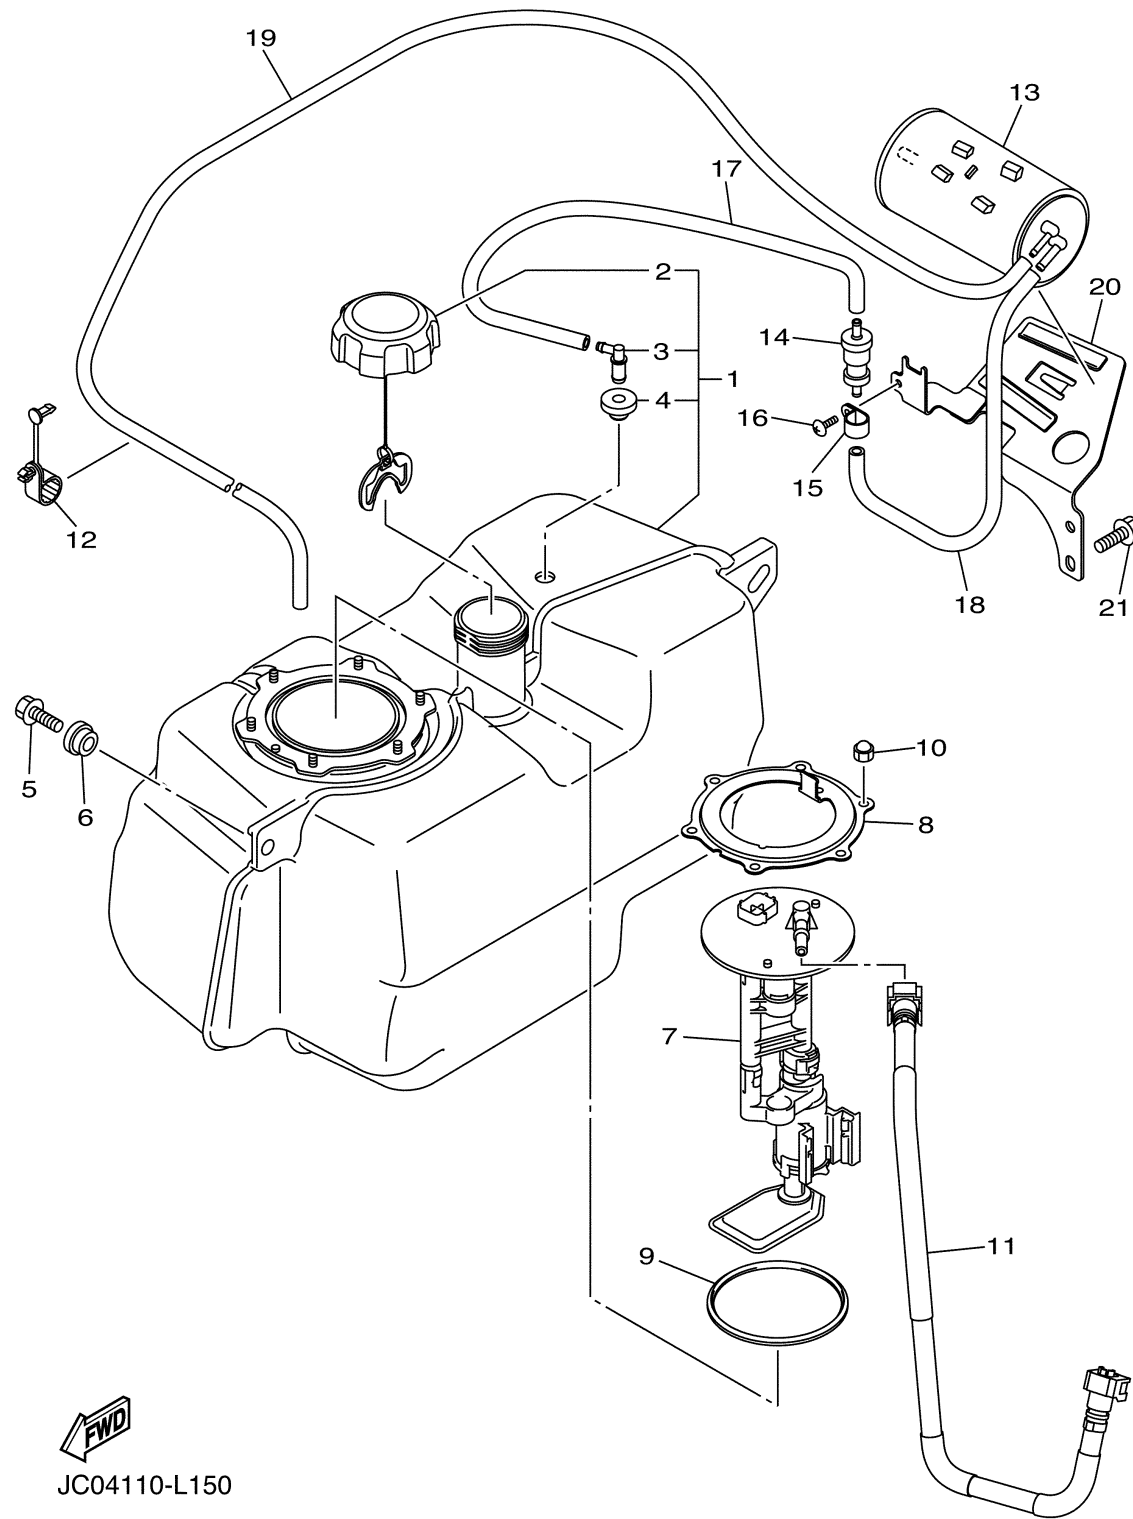

FUEL TANK

Ref No.	Part Number	Description	Qty	Remarks
1	JC0-F4111-01-00	TANK, FUEL	1	
2	JW1-F4610-00-00	..CAP ASSY	1	
3	JW1-F4112-00-00	..PIPE	1	
4	JU5-F4375-00-00	..GROMMET	1	
5	JW1-F1738-00-00	BOLT	2	
6	90560-08251-00	SPACER	2	
7	JC0-13907-00-00	FUEL PUMP COMP.	1	
8	18P-24491-00-00	BRACKET, FUEL PUMP	1	
9	1S3-24486-00-00	O-RING	1	
10	95302-06800-00	NUT, CROWN	6	
11	JC0-13971-00-00	PIPE, FUEL 1	1	
12	JW7-F312H-00-00	CLAMP	1	
13	7CC-F4170-00-00	CANISTER ASSY	1	
14	5PX-24180-00-00	ROLL OVER VALVE ASSY	1	
15	90461-15139-00	CLAMP	1	
16	98502-05010-00	SCREW, PAN HEAD	1	
17	JW7-F4314-10-00	PIPE 4	1	
18	JW1-F4316-00-00	PIPE 6	1	
19	JW1-F4317-00-00	PIPE 7	1	
20	JW1-F419A-00-00	HOLDER	1	

CONTINUED ON NEXT FRAME >

JC04110-L150