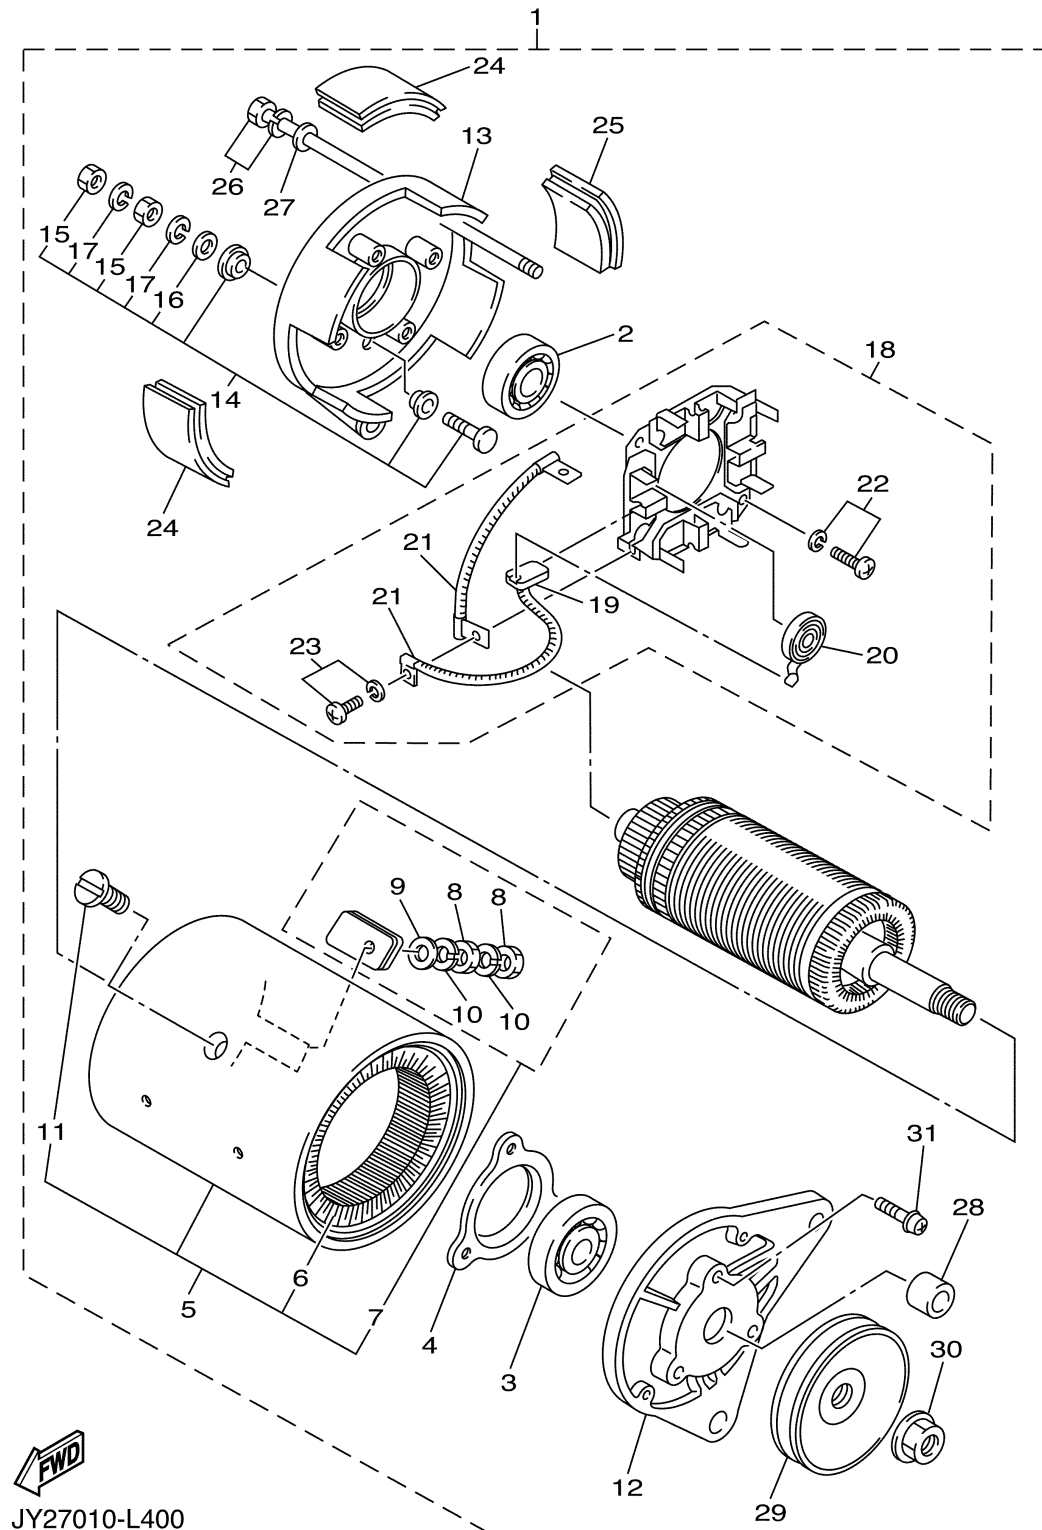

STARTING MOTOR

JY27010-L400

Ref No.	Part Number	Description	Qty	Remarks
1	JN6-H1100-04-00	STARTER GENERATOR ASSY	1	
2	J10-H1157-10-00	..BEARING 1	1	
3	J10-H1158-10-00	..BEARING 2	1	
4	J10-81159-10-00	..HOLDER, BEARING	1	
5	JN6-H1110-10-00	..STATOR ASSY	1	
6	JN6-H1160-10-00	...FIELD COIL ASSY	1	
7	J10-81148-10-00	...SCREW SET 4	2	
8	9530N-06600-00	....NUT,HEX	2	
9	9290N-06600-00	...WASHER	1	
10	92907-06100-00	....WASHER, SPRING	2	
11	J10-81146-10-00	...SCREW 2	4	
12	JN6-H1165-00-00	..BRACKET, STARTER GENERATOR 1	1	
13	J10-H1166-10-00	..BRACKET, STARTER GENERATOR 2	1	
14	J10-81147-10-00	..SCREW SET 3	2	
15	9530N-06600-00	....NUT,HEX	2	
16	9290N-06600-00	...WASHER	1	
17	92907-06100-00	....WASHER, SPRING	2	
18	JN6-H1119-00-00	..BRUSH HOLDER ASSY	1	
19	JF2-H1111-00-00	...BRUSH	4	
20	JN6-H1113-00-00	....SPRING, BRUSH	4	

CONTINUED ON NEXT FRAME >