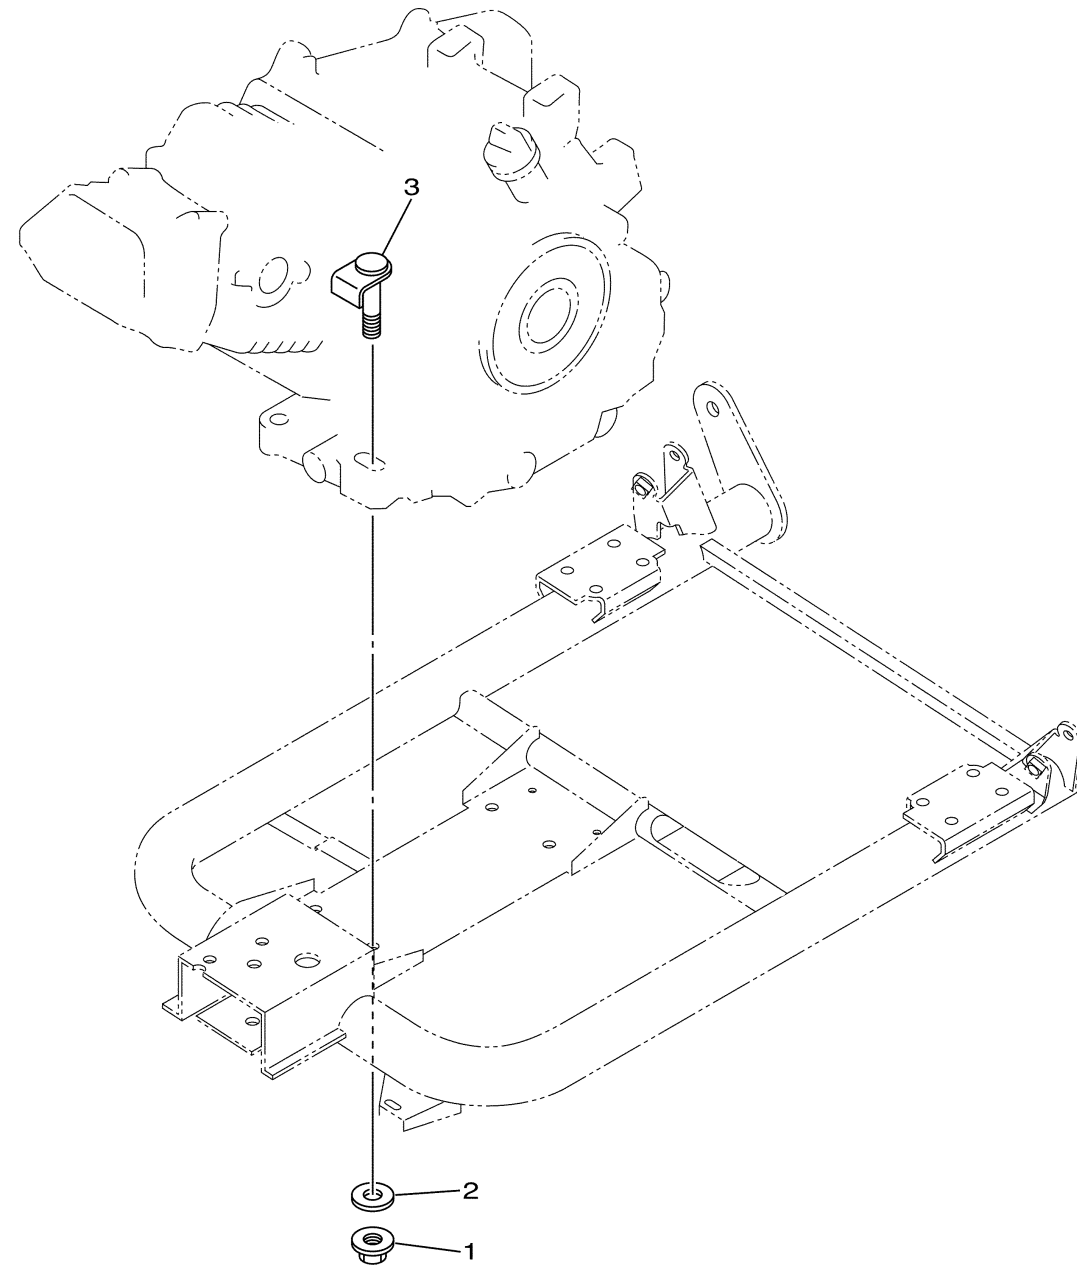

ENGINE BRACKET

Ref No.	Part Number	Description	Qty	Remarks
1	95602-10200-00	NUT, U FLANGE	4	
2	92902-10200-00	WASHER	4	
3	JT0-21481-00-00	BOLT, ENGINE MOUNTING 1	4	

JD03100-K100