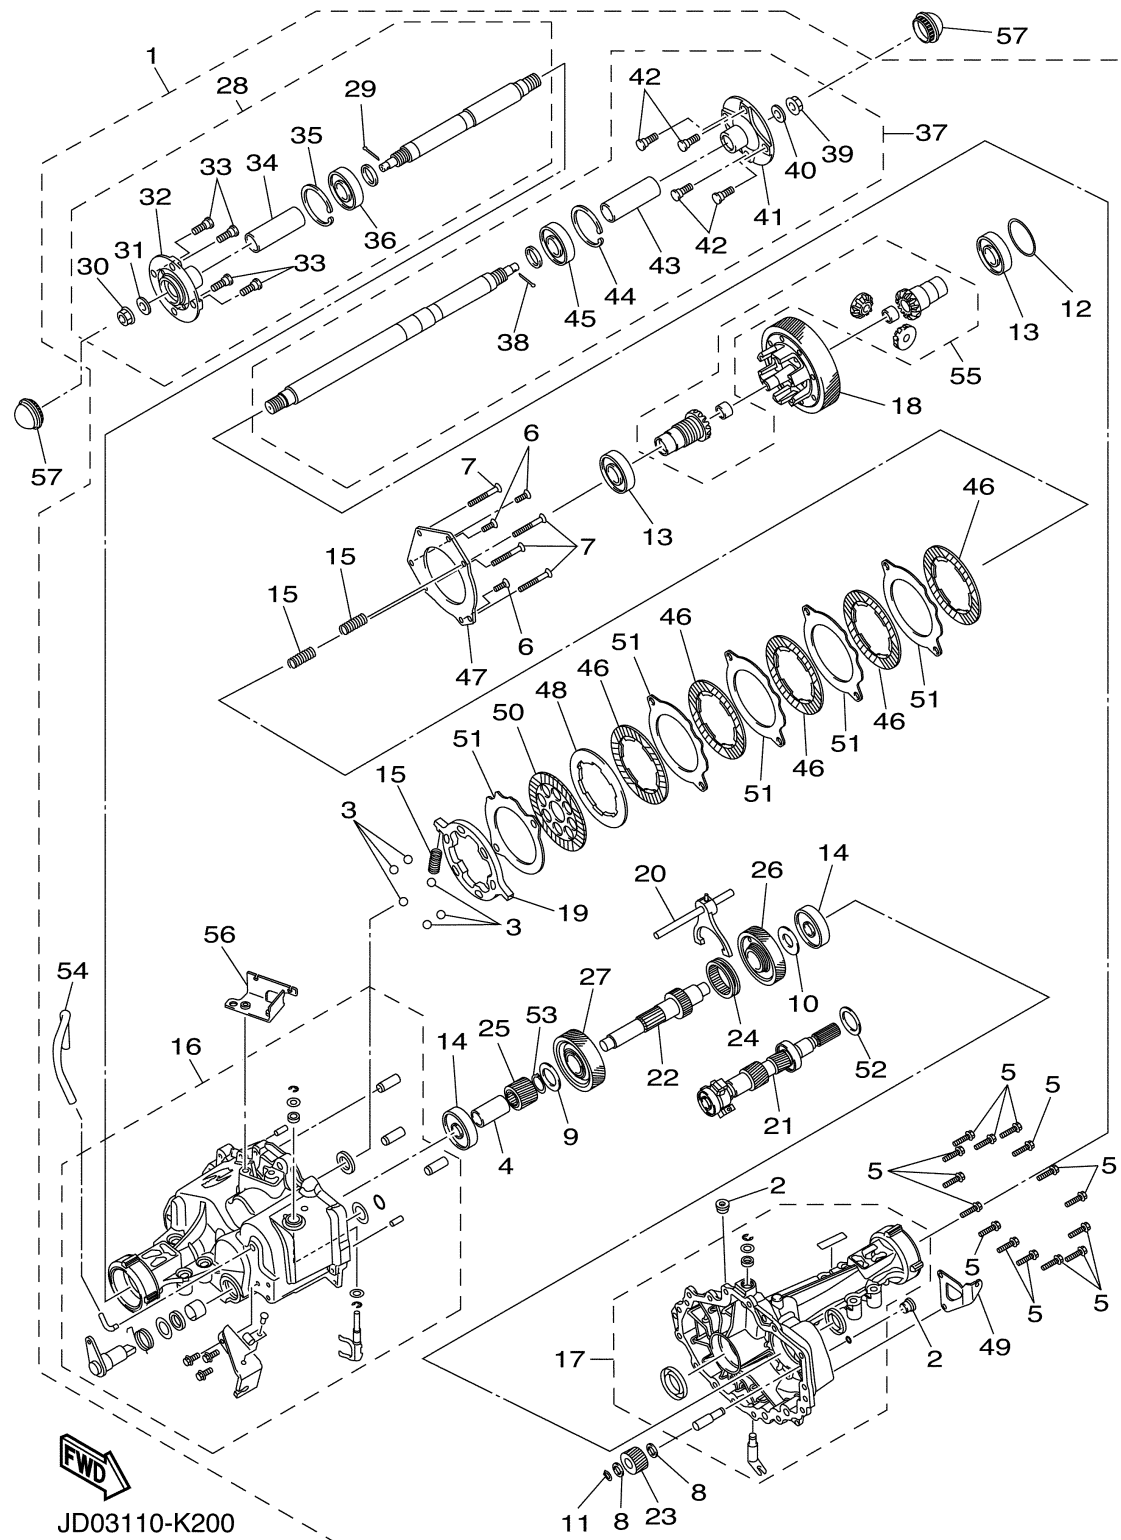

TRANSAXLE & BRAKE

Ref No.	Part Number	Description	Qty	Remarks
1	JW1-G6300-02-00	TRANS AXLE ASSY	1	
2	JW1-G6168-00-00	..PLUG, DRAIN 1	2	
3	JW1-F4684-00-00	..BALL	6	
4	JW1-G4132-00-00	..BUSHING	1	
5	JW1-G4582-00-00	..BOLT, 2	15	
6	JW1-G4189-00-00	..SCREW	3	
7	JW1-G6158-00-00	..BOLT 2	4	
8	JW1-G4188-00-00	..WASHER	2	
9	JW1-G5677-00-00	..WASHER	1	
10	JW1-G5618-00-00	..WASHER, 1	1	
11	JW1-G6443-00-00	..RING, HOLDOUT	1	
12	JW1-G6117-00-00	..SHIM, RING GEAR	1	UN
13	JW1-G6164-00-00	..BEARING 1	2	
14	JW1-G6165-00-00	..BEARING 2	2	
15	JW1-G4135-00-00	..SPRING	3	
16	JW1-G6540-02-00	..REAR AXLE HOUSING COMP.	1	
17	JW1-G6550-02-00	..REAR AXLE HOUSING COMP. 2	1	
18	JW1-G6110-00-00	..RING GEAR COMP.	1	
19	JW1-F384K-00-00	..BALL, SEAT	1	
20	JW1-G4120-00-00	..HANDLE GEAR SHIFT ASSY	1	

CONTINUED ON NEXT FRAME >