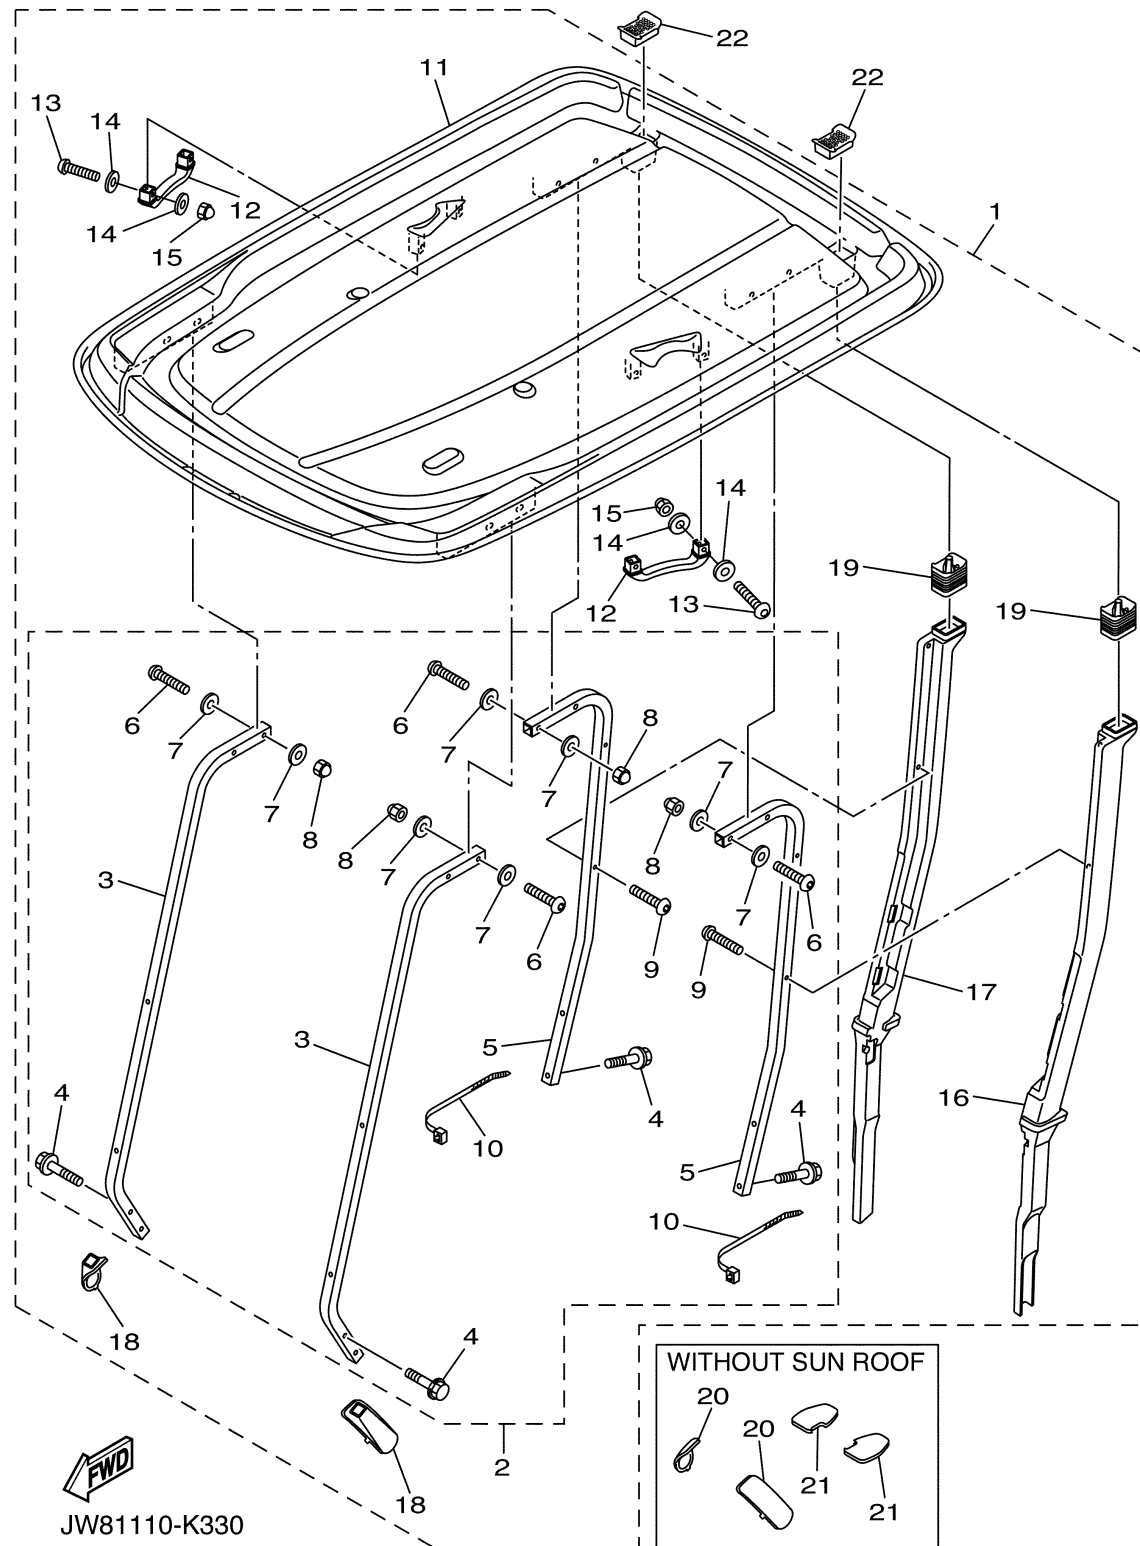

ALTERNATE FOR SUN ROOF

Ref No.	Part Number	Description	Qty	Remarks
1	JW1-K84A0-01-00	SUN TOP KIT	1	AP
2	JW1-K84A2-01-00	..HARDWARE KIT, SUN TOP	1	
3	JW1-K8312-00-00	...SUPPORT, SUN ROOF 1	2	
4	JW1-K8388-00-00	...BOLT, ROOF 1	8	
5	JW1-K8313-01-00	...SUPPORT, SUN ROOF 2	2	
6	JU0-K8388-00-00	...BOLT, ROOF 1	8	
7	JW1-F1549-01-00	...WASHER, FENDER MOLD	16	
8	JU0-K8398-00-00	...NUT, ROOF 1	8	
9	JW1-K7387-00-00	...SCREW	4	
10	90464-76800-00	...CLAMP	2	
11	JW1-K8314-10-00	..COVER, SUN ROOF	1	
12	JW1-K8214-00-00	..GRIP, HAND	2	
13	JU0-K8388-00-00	..BOLT, ROOF 1	4	
14	JW1-F1549-01-00	..WASHER, FENDER MOLD	8	
15	JU0-K8398-00-00	..NUT, ROOF 1	4	
16	JW1-F413G-00-00	..TUBE, DRAIN	1	
17	JW1-F413J-00-00	..TUBE, DRAIN 2	1	
18	JW1-K832F-10-00	..GROMMET, ROOF SUPPORT 1	2	
19	JW1-F414G-10-00	..SEAL	2	
20	JW1-K832H-00-00	GROMMET, ROOF SUPPORT 3	2	AP

CONTINUED ON NEXT FRAME >