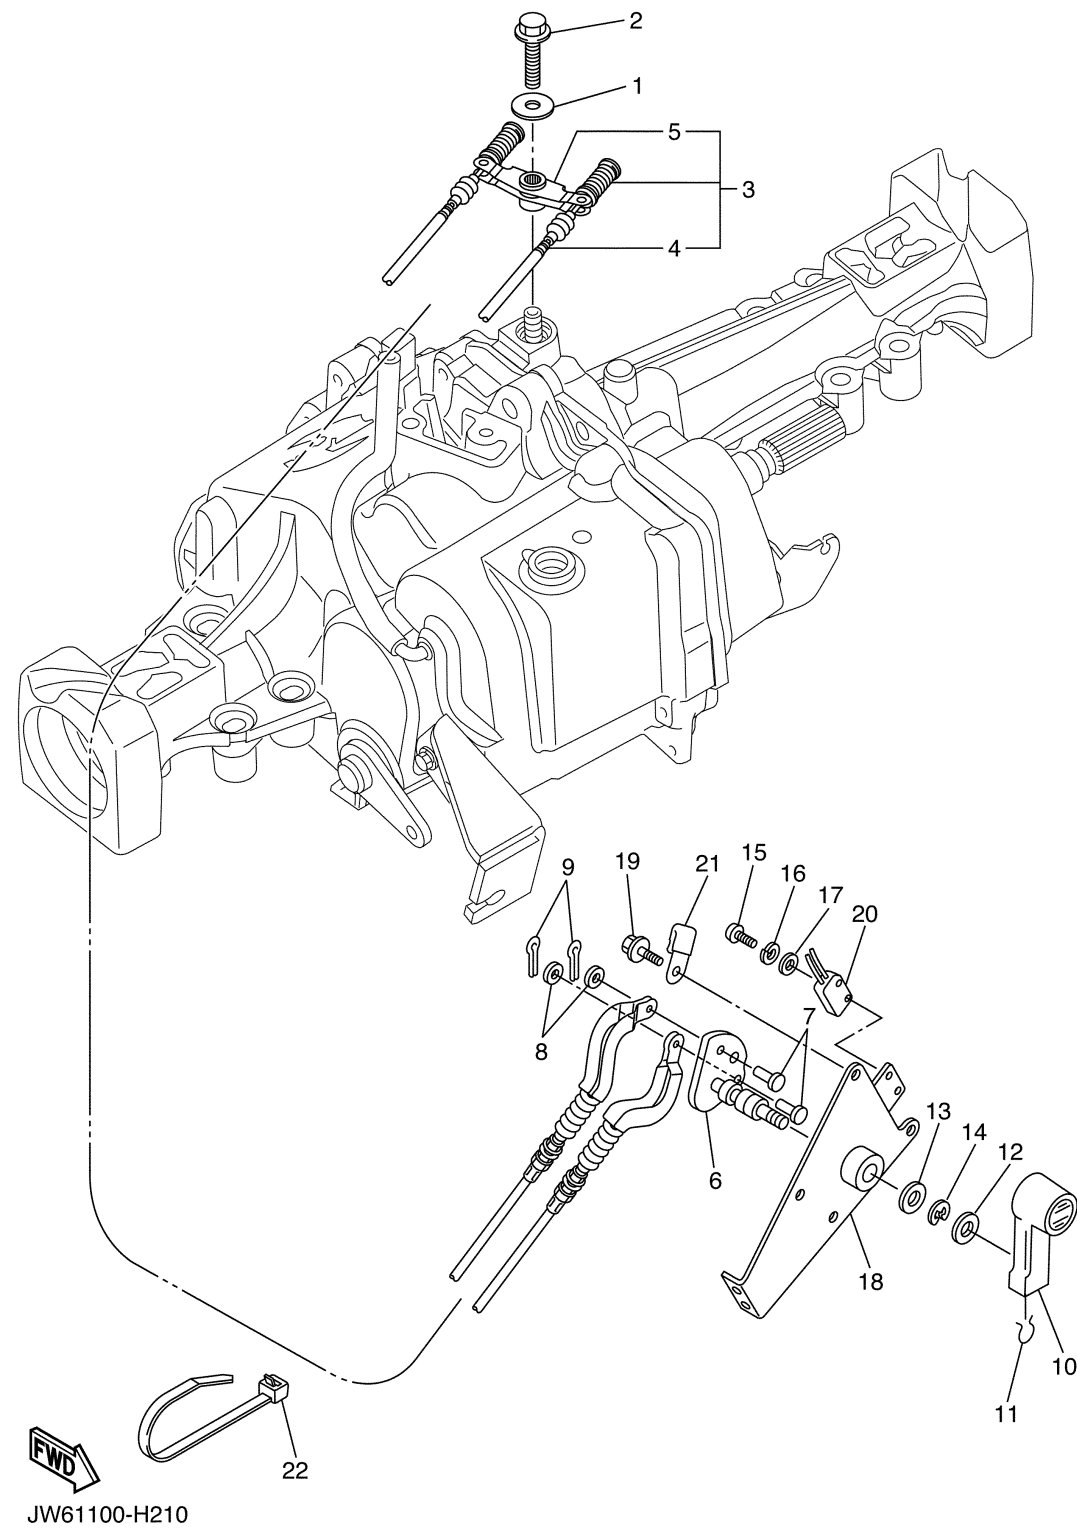

SHIFTER & CABLES

Ref No.	Part Number	Description	Qty	Remarks
1	90201-05800-00	WASHER, PLATE	1	
2	90105-05005-00	BOLT, FLANGE	1	
3	JW1-G8330-01-00	CABLE END ASSY	1	
4	JW1-G6371-01-00	. .WIRE, SHIFT	2	
5	JW1-G6383-01-00	. .LEVER, SHIFT 2	1	
6	JW8-G6382-00-00	LEVER, SHIFT 1	1	
7	91702-06014-00	PIN, CLEVIS	2	
8	92902-06600-00	WASHER, PLATE	2	
9	91402-20012-00	PIN, COTTER	2	
10	JN3-G6381-00-00	KNOB, SHIFT	1	
11	JN3-G6376-00-00	SPRING SET	1	
12	90201-208S8-00	WASHER, PLATE	1	
13	90201-198S7-00	WASHER, PLATE	1	
14	99009-19400-00	CIRCLIP	1	
15	98502-04016-00	SCREW, PAN HEAD	2	
16	92902-04100-00	WASHER, SPRING	2	
17	92902-04600-00	WASHER, PLATE	2	
18	JN3-G6372-00-00	BRACKET, SHIFT WIRE	1	
19	90105-06831-00	BOLT, FLANGE	3	
20	JN3-82617-01-00	SWITCH	1	

CONTINUED ON NEXT FRAME >