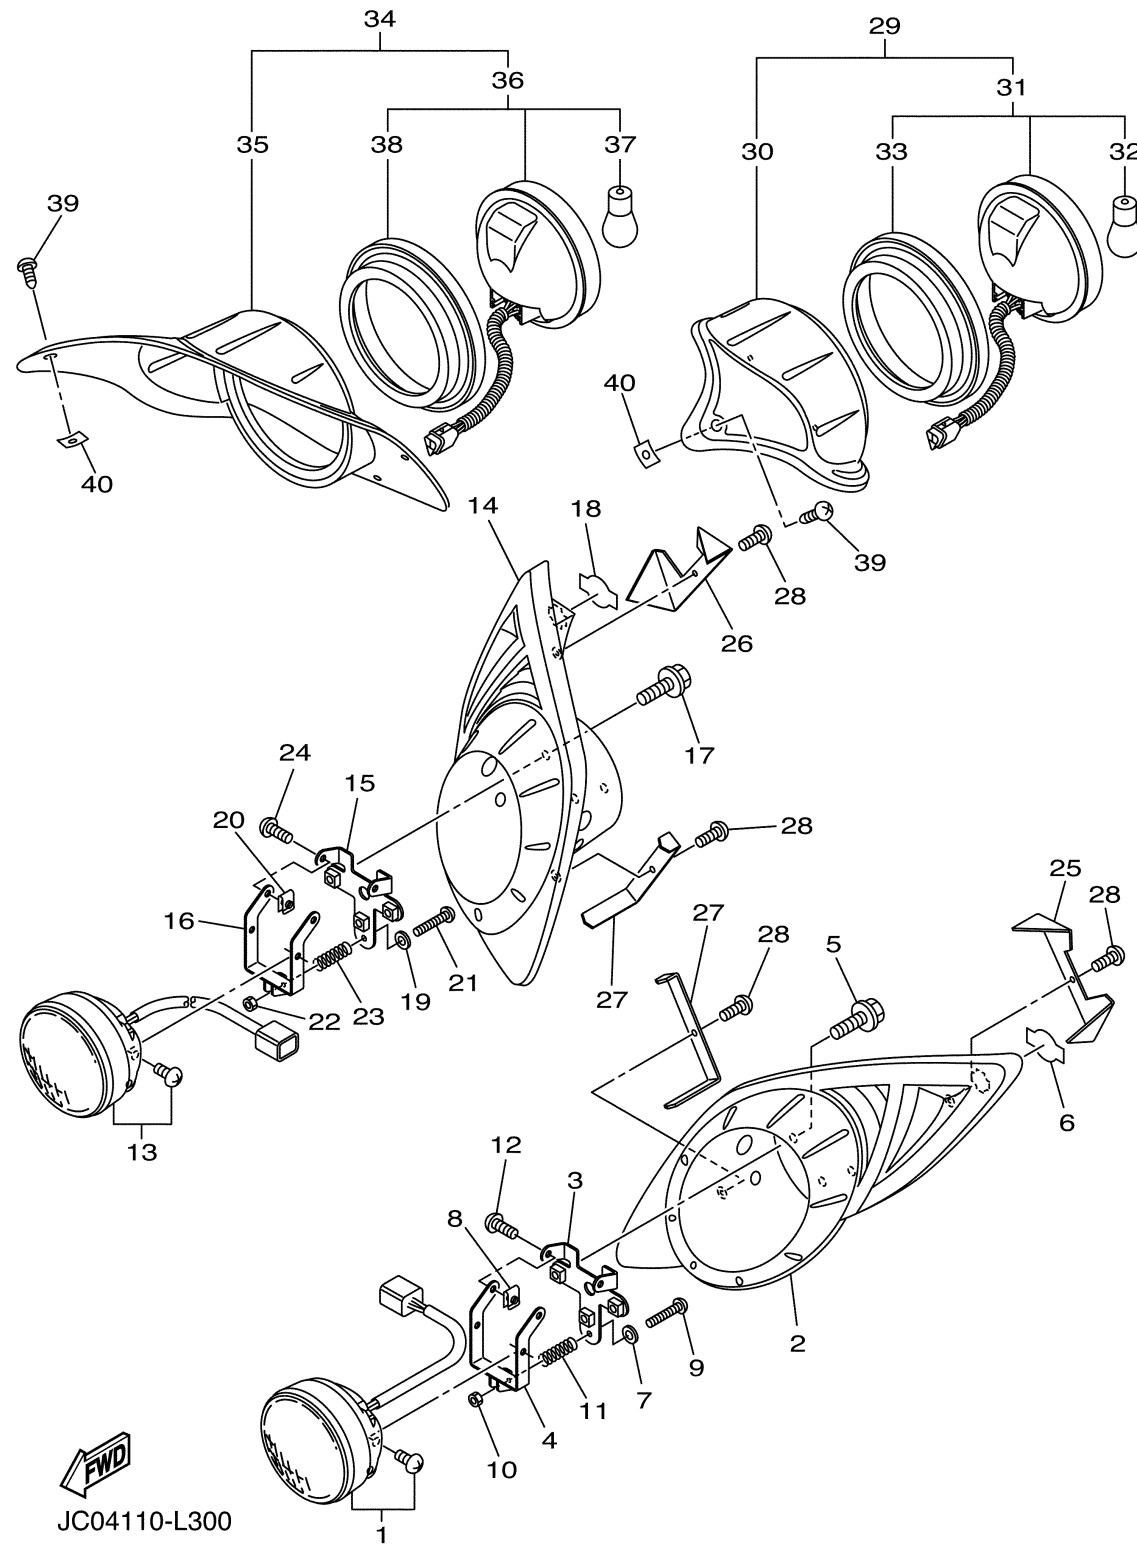

HEAD & TAIL LIGHT

Ref No.	Part Number	Description	Qty	Remarks
1	JW6-H4300-02-00	HEADLIGHT ASSY	1	HALOGEN (12V35W)
2	JW6-H4111-00-00	BODY, HEADLIGHT	1	
3	JW6-H4318-00-00	STAY, HEADLIGHT 1	1	
4	JW6-H4319-00-00	STAY, HEADLIGHT 2	1	
5	90119-06884-00	BOLT, WITH WASHER	3	
6	JU7-H3547-10-00	COVER, SOCKET	1	
7	90201-03008-00	WASHER, PLATE	1	
8	90183-050A6-00	NUT, SPRING	2	
9	JW6-H433E-01-00	SCREW, ADJUSTING	1	
10	2GU-84334-00-00	NUT, ADJUSTING	1	
11	2GU-84332-00-00	SPRING, SCREW	1	
12	98902-05016-00	SCREW, BIND	2	
13	JW6-H4300-02-00	HEADLIGHT ASSY	1	HALOGEN (12V35W)
14	JW6-H4311-00-00	BODY, HEADLIGHT	1	
15	JW6-H4318-00-00	STAY, HEADLIGHT 1	1	
16	JW6-H4319-00-00	STAY, HEADLIGHT 2	1	
17	90119-06884-00	BOLT, WITH WASHER	3	
18	JU7-H3547-10-00	COVER, SOCKET	1	
19	90201-03008-00	WASHER, PLATE	1	
20	90183-050A6-00	NUT, SPRING	2	

CONTINUED ON NEXT FRAME >