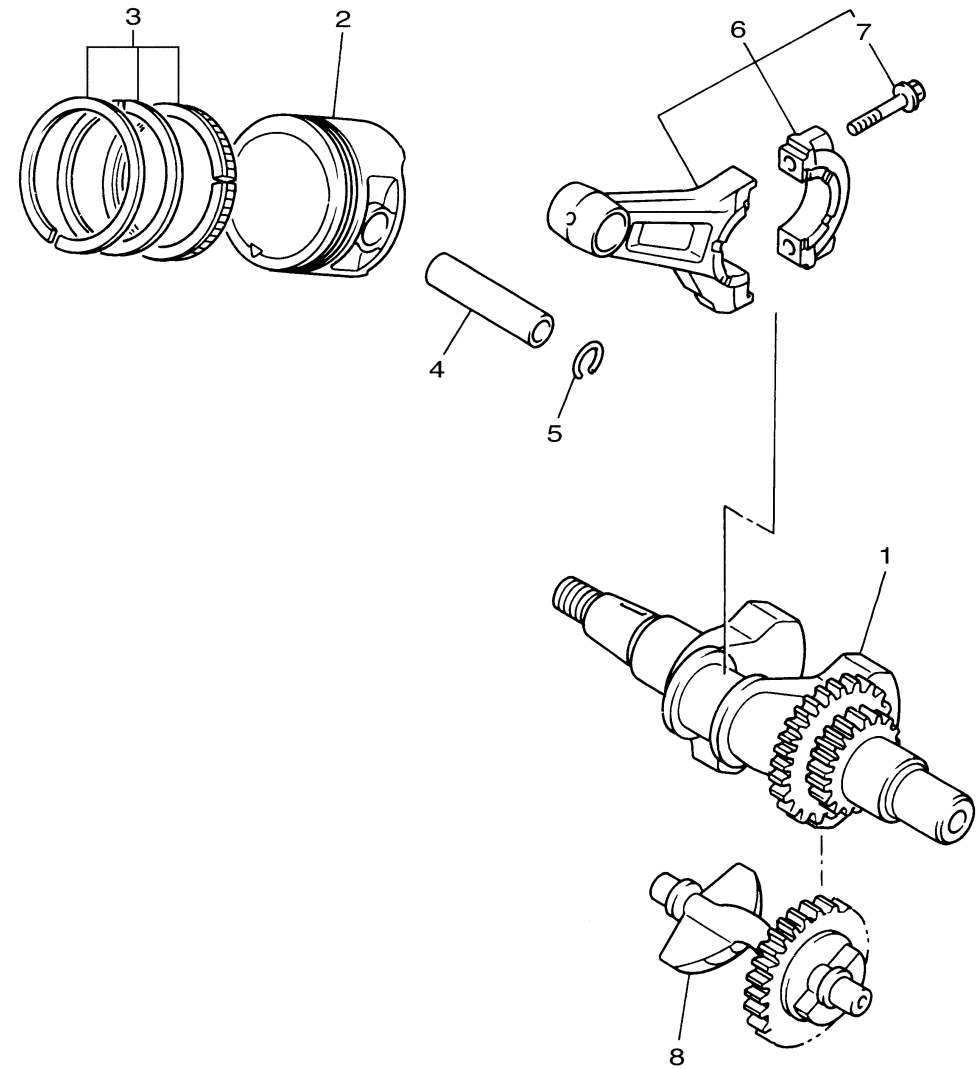

CONTINUED ON NEXT FRAME >

JC04110-L020

CYLINDER HEAD

Ref No.	Part Number	Description	Qty	Remarks
20	90467-13847-00	CLIP	2	

JC04110-L020

CRANKSHAFT & PISTON

Ref No.	Part Number	Description	Qty	Remarks
1	JN6-11400-00-00	CRANKSHAFT ASSY	1	
2	JR7-11631-00-A0	PISTON (STD)	1	
2	JR7-11635-00-00	PISTON (0.25MM O/S)	1	AP
2	JR7-11636-00-00	PISTON (0.50MM O/S)	1	AP
3	JR7-11610-00-00	PISTON RING SET (STD)	1	
3	JR7-11610-10-00	PISTON RING SET (0.25MM O/S)	1	AP
3	JR7-11610-20-00	PISTON RING SET (0.50MM O/S)	1	AP
4	583-11633-00-00	PIN, PISTON	1	
5	93450-21053-00	CIRCLIP	2	
6	JN6-11650-10-00	CONNECTING ROD ASSY	1	
7	JN6-11654-10-00	. .BOLT, CONNECTING ROD	2	
8	JN6-11454-10-00	WEIGHT 1	1	

JN7010-6021

CAMSHAFT & VALVE

Ref No.	Part Number	Description	Qty	Remarks
1	JR7-12170-00-00	CAMSHAFT ASSY 1	1	
2	JN6-12111-10-00	VALVE, INTAKE	1	
3	7RH-12121-10-00	VALVE, EXHAUST	1	
4	JN6-12153-10-00	LIFTER, VALVE	2	
5	90501-264A9-00	SPRING, COMPRESSION	2	
6	J38-12117-01-00	RETAINER, VALVE SPRING	2	
7	J38-12118-00-00	COTTER, VALVE	2	
8	JN6-12151-10-00	ARM, VALVE ROCKER	2	
9	22F-12159-10-00	SCREW, VALVE ADJUSTING	2	
10	90170-05302-00	NUT	2	
11	J38-12156-20-00	SHAFT, ROCKER 2	1	
12	JR7-12154-10-00	ROD, VALVE PUSH	2	
13	4G0-12119-00-00	SEAL, VALVE STEM	1	