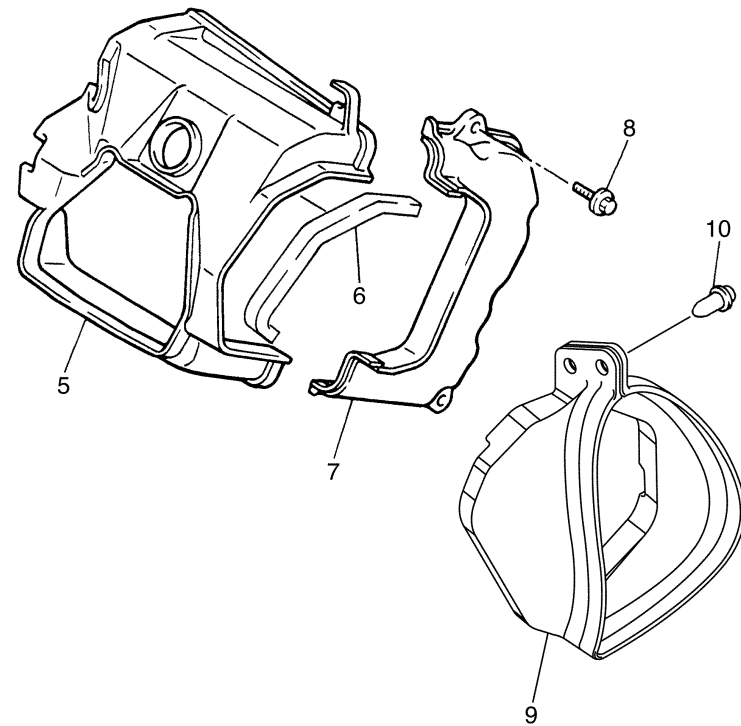

AIR SHROUD & FAN

Ref No.	Part Number	Description	Qty	Remarks
1	JN6-12621-02-00	CASE, FAN	1	
2	95802-06020-00	BOLT, FLANGE	4	
3	JN6-12616-00-00	COVER, FAN CASE	1	
4	97702-60420-00	SCREW, TAPPING	3	
5	JN6-12651-00-00	AIR SHROUD, CYLINDER 1	1	
6	JR7-12658-00-00	DAMPER, AIR SHROUD 1	1	
7	JN6-12652-00-00	AIR SHROUD, CYLINDER 2	1	
8	95802-06020-00	BOLT, FLANGE	2	
9	JW1-E2691-00-00	DUCT 1	1	
10	90269-08813-00	RIVET	2	

JY01010-F050