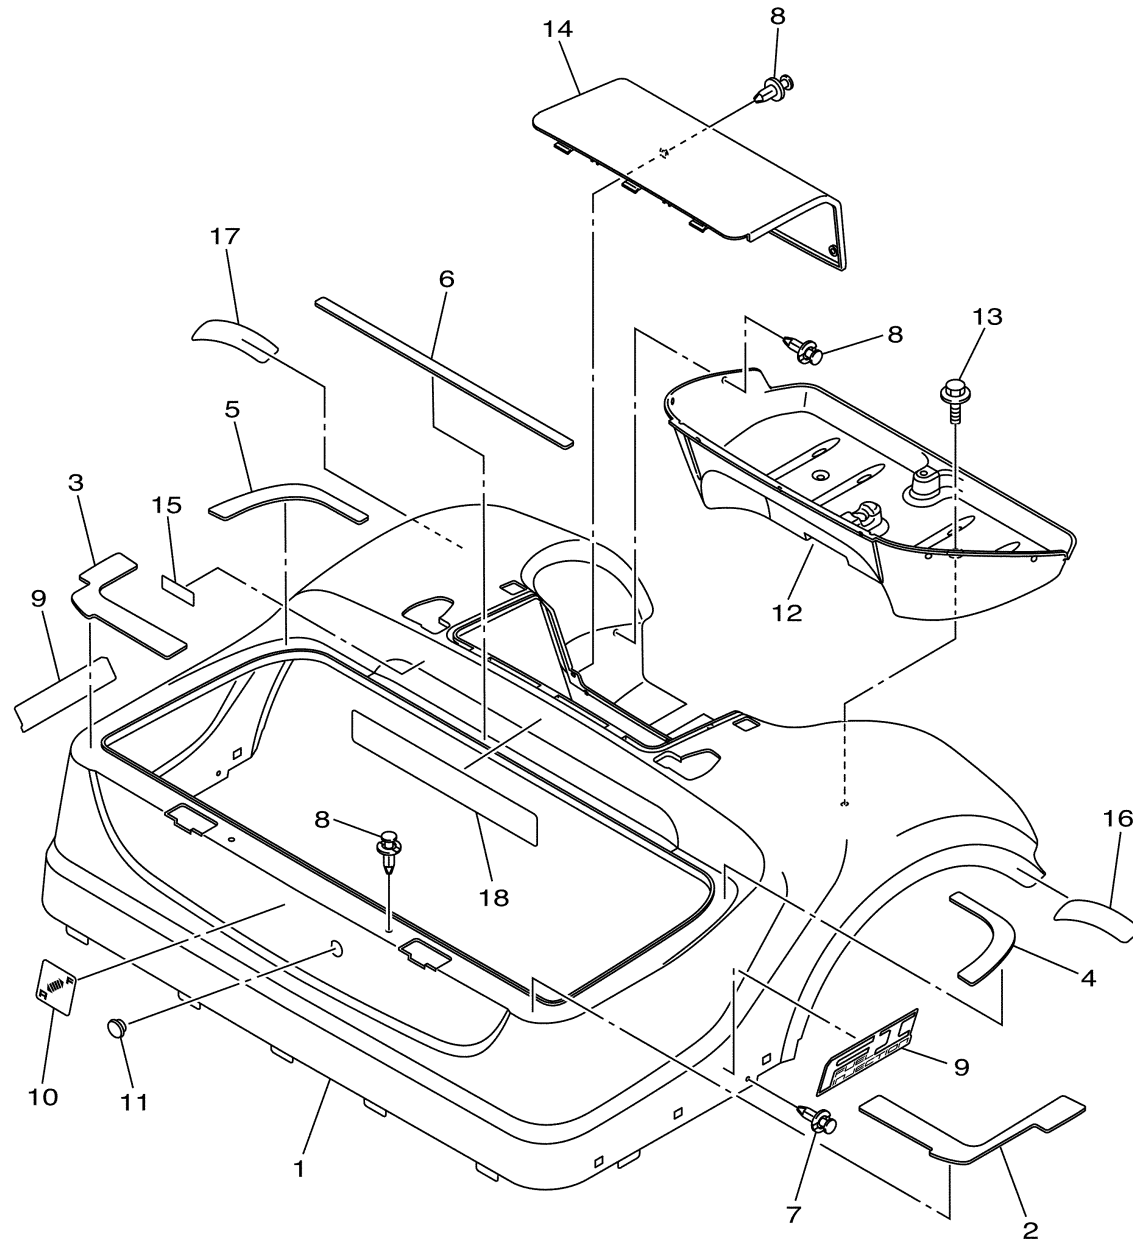

BODY 2

Ref No.	Part Number	Description	Qty	Remarks
1	JC0-K8142-00-00	PANEL, REAR BODY	1	UR FOR WS7
1	JC0-K8142-10-00	PANEL, REAR BODY	1	UR FOR VDGS1
1	JC0-K8142-20-00	PANEL, REAR BODY	1	UR FOR HTR
1	JC0-K8142-30-00	PANEL, REAR BODY	1	UR FOR LNYM8
1	JC0-K8142-50-00	PANEL, REAR BODY	1	UR FOR BMG
1	JC0-K8142-80-00	PANEL, REAR BODY	1	UR FOR DPBST
1	JC0-K8142-90-00	PANEL, REAR BODY	1	UR FOR LNMP
2	JW1-F2873-10-00	SEAL 1	1	
3	JW1-F2874-10-00	SEAL 2	1	
4	JW1-F2875-10-00	SEAL 3	1	
5	JW1-F2876-10-00	SEAL 4	1	
6	JW1-F2877-10-00	SEAL, 5	1	
7	90269-06804-00	RIVET	2	
8	90269-08813-00	RIVET	11	
9	JC0-F1781-00-00	EMBLEM 1	2	
10	JW1-K7741-00-00	INDICATOR 1	1	
11	JR1-K8139-00-00	CAP, END	1	
12	JW1-K8237-10-00	COVER, REAR FLOOR	1	
13	JW1-K6179-01-00	BOLT, SPECIAL 1	2	
14	JW1-K8151-00-00	PANEL, INSPECTION LID 1	1	

CONTINUED ON NEXT FRAME >

JC04110-L250