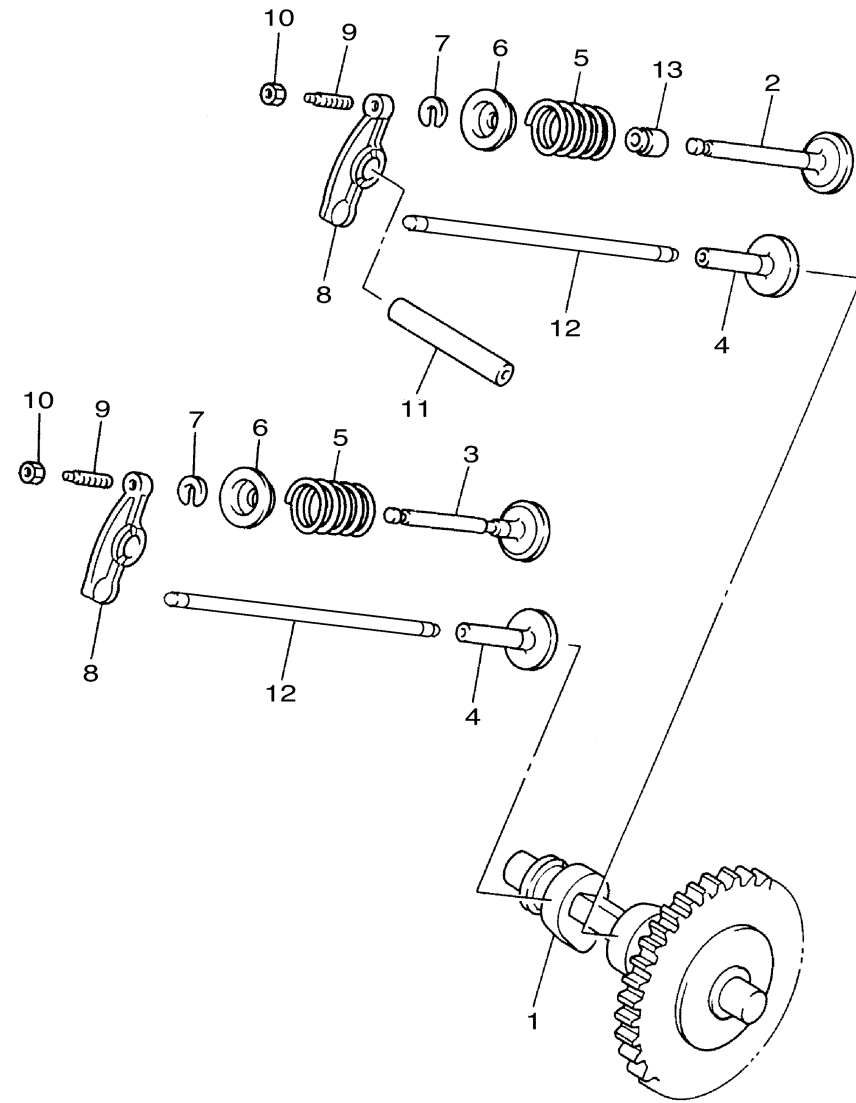

CAMSHAFT & VALVE

Ref No.	Part Number	Description	Qty	Remarks
1	JR7-12170-00-00	CAMSHAFT ASSY 1	1	
2	JN6-12111-10-00	VALVE, INTAKE	1	
3	7RH-12121-10-00	VALVE, EXHAUST	1	
4	JN6-12153-10-00	LIFTER, VALVE	2	
5	90501-264A9-00	SPRING, COMPRESSION	2	
6	J38-12117-01-00	RETAINER, VALVE SPRING	2	
7	J38-12118-00-00	COTTER, VALVE	2	
8	JN6-12151-10-00	ARM, VALVE ROCKER	2	
9	22F-12159-10-00	SCREW, VALVE ADJUSTING	2	
10	90170-05302-00	NUT	2	
11	J38-12156-20-00	SHAFT, ROCKER 2	1	
12	JR7-12154-10-00	ROD, VALVE PUSH	2	
13	4G0-12119-00-00	SEAL, VALVE STEM	1	

JD13110-K030