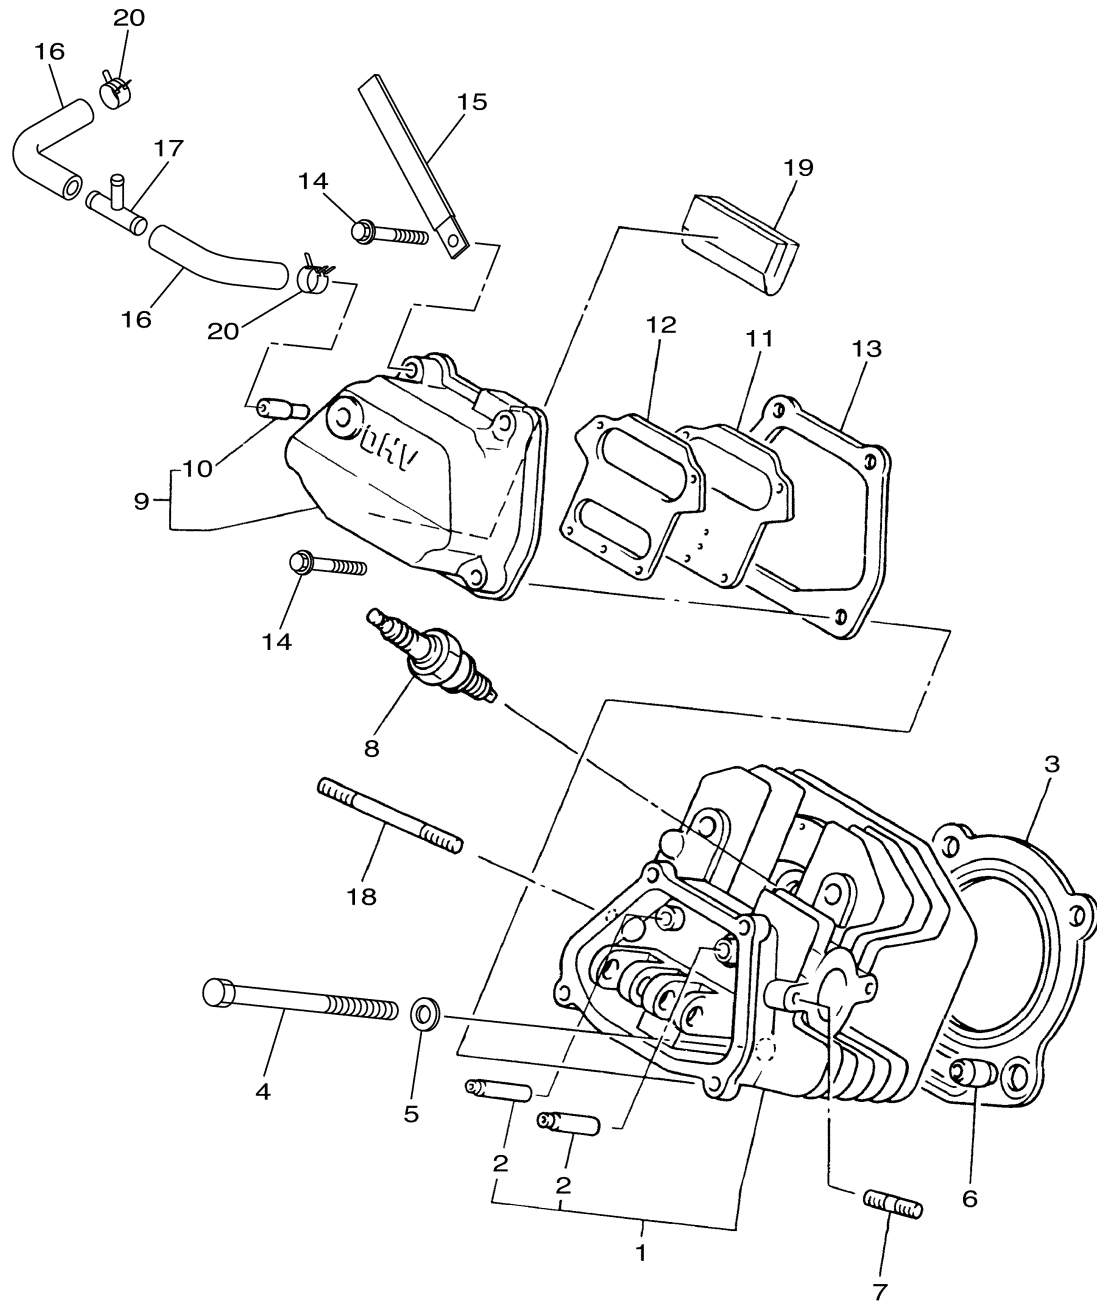

ENGINE 1

Ref No.	Part Number	Description	Qty	Remarks
1	JC0-19001-40-00	ENGINE ASSEMBLY	1	

JC04110-L010

CYLINDER HEAD

Ref No.	Part Number	Description	Qty	Remarks
1	JT0-11111-00-00	HEAD, CYLINDER 1	1	
2	JN6-11133-10-00	..GUIDE, VALVE 1	2	
3	JT0-11181-00-00	GASKET, CYLINDER HEAD 1	1	
4	97012-10070-00	BOLT	4	
5	90201-10057-00	WASHER, PLATE	4	
6	99530-14016-00	PIN, DOWEL	2	
7	95622-08618-00	BOLT, STUD	2	
8	BPR-4ES00-40-00	PLUG, SPARK (NGK BP4ES)	1	AP
8	BPR-2ES00-00-00	PLUG, SPARK (NGK-BPR2ES)	1	STD
9	JN6-11191-01-00	COVER, CYLINDER HEAD 1	1	
10	JN6-11116-00-00	..JOINT, BREATHER	1	
11	JN6-11168-00-00	COVER, BREATHER	1	
12	JN6-11169-00-00	GASKET, BREATHER COVER	1	
13	JN6-11193-00-00	GASKET, HEAD COVER 1	1	
14	95822-06030-00	BOLT, FLANGE	4	
15	90462-05061-00	CLAMP	1	
16	JW1-E1166-00-00	PIPE, BREATHER 1	2	
17	JW1-E1116-00-00	JOINT, BREATHER	1	
18	95602-08710-00	BOLT, STUD	2	
19	JR7-11163-10-00	ELEMENT	1	

CONTINUED ON NEXT FRAME >

JC04110-L020

CYLINDER HEAD

Ref No.	Part Number	Description	Qty	Remarks
20	90467-13847-00	CLIP	2	

JC04110-L020

CRANKSHAFT & PISTON

Ref No.	Part Number	Description	Qty	Remarks
1	JN6-11400-00-00	CRANKSHAFT ASSY	1	
2	JR7-11631-00-A0	PISTON (STD)	1	
2	JR7-11635-00-00	PISTON (0.25MM O/S)	1	AP
2	JR7-11636-00-00	PISTON (0.50MM O/S)	1	AP
3	JR7-11610-00-00	PISTON RING SET (STD)	1	
3	JR7-11610-10-00	PISTON RING SET (0.25MM O/S)	1	AP
3	JR7-11610-20-00	PISTON RING SET (0.50MM O/S)	1	AP
4	583-11633-00-00	PIN, PISTON	1	
5	93450-21053-00	CIRCLIP	2	
6	JN6-11650-10-00	CONNECTING ROD ASSY	1	
7	JN6-11654-10-00	. .BOLT, CONNECTING ROD	2	
8	JN6-11454-10-00	WEIGHT 1	1	