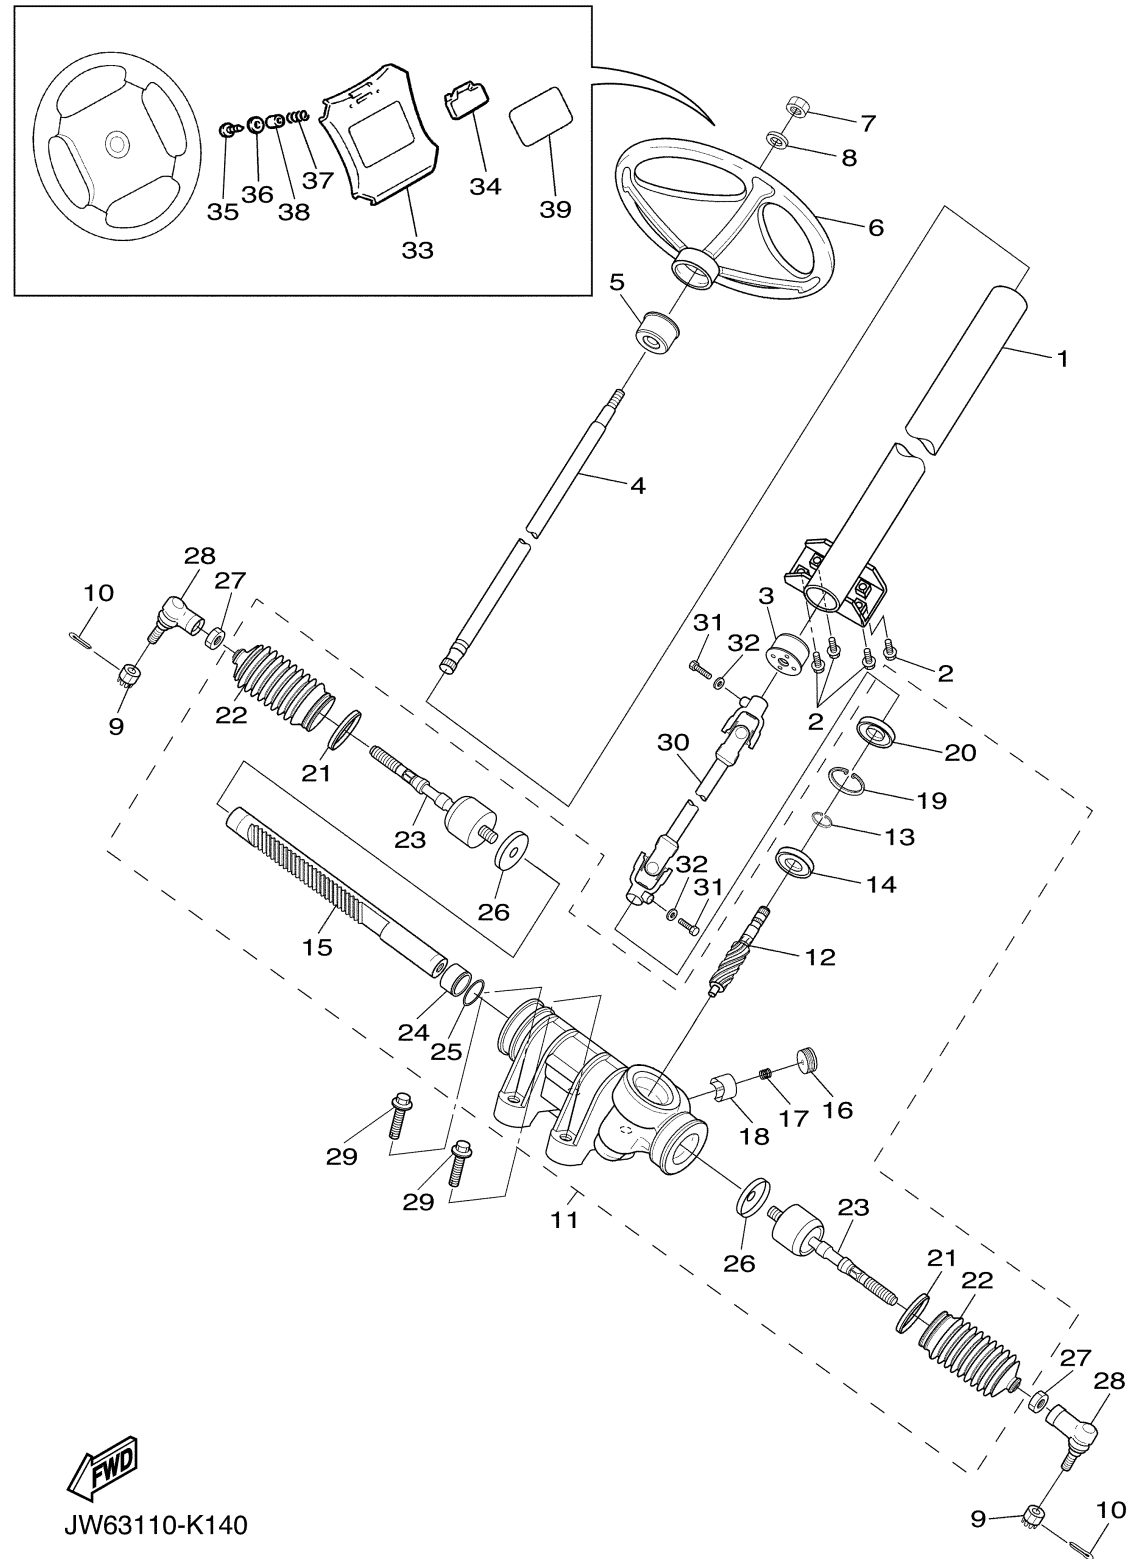

STEERING

Ref No.	Part Number	Description	Qty	Remarks
21	5UG-F3489-00-00	. .BAND	2	
22	5UG-F3527-00-00	. .SEAL, DUST 1	2	
23	JW1-F3837-00-00	. .ROD, TIE 2	2	
24	JW1-F467K-00-00	. .BUSH, CAP	1	
25	JW1-F3866-00-00	. .CIRCLIP	1	
26	JW1-F3894-00-00	. .WASHER, LOCK 1	2	
27	1P0-F3833-00-00	NUT 1	2	
28	JU0-23841-10-00	JOINT, UNIVERSAL 1	2	
29	90105-10847-00	BOLT, FLANGE	4	
30	JW1-F3822-01-00	JOINT 1	1	
31	97012-08030-00	BOLT	2	
32	92902-08600-00	WASHER, PLATE	2	
33	JW8-K8357-00-00	HOLDER 1	1	
34	JN6-K8358-01-00	HOLDER 2	1	
35	97702-40525-00	SCREW, TAPPING	2	
36	90201-04810-00	WASHER, PLATE	2	
37	90502-10013-00	SPRING, CONICAL	2	
38	90387-046N7-00	COLLAR	2	
39	JC0-K7458-00-00	LABEL, WARNING (E)	1	

JW63110-K140