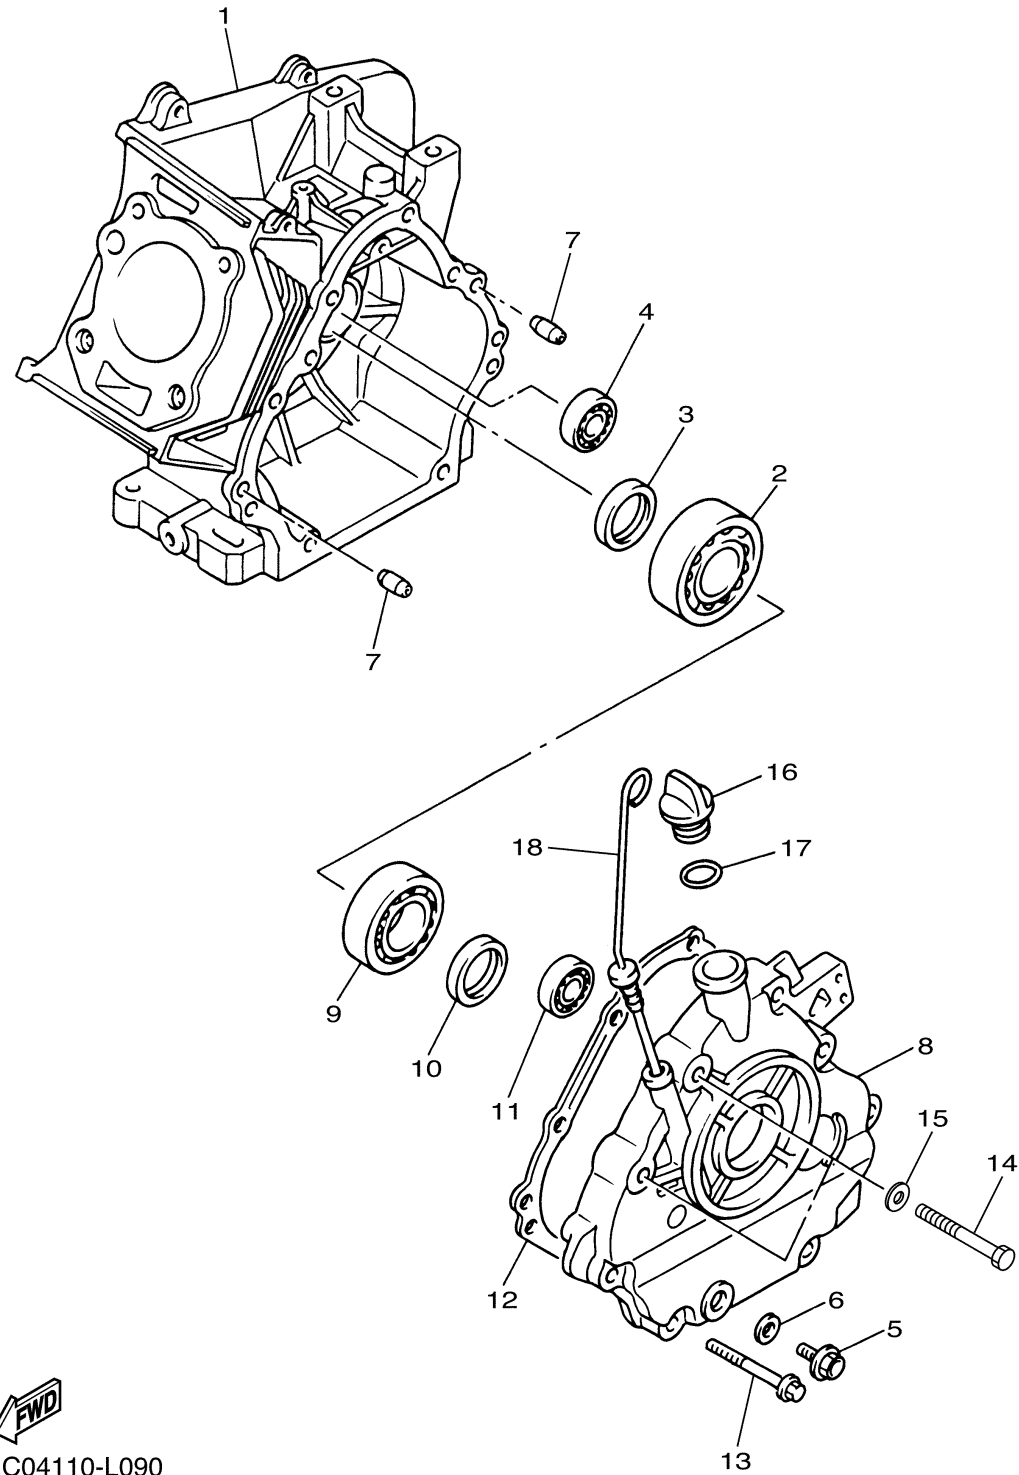

CRANKCASE

Ref No.	Part Number	Description	Qty	Remarks
1	JC0-15111-00-00	CRANKCASE 1	1	
2	93306-30709-00	BEARING	1	
3	93102-35014-00	OIL SEAL	1	
4	93306-20201-00	BEARING	1	
5	90340-12097-00	PLUG, STRAIGHT SCREW	1	
6	812-11198-00-00	GASKET	1	
7	99530-08016-00	PIN, DOWEL	2	
8	JN6-15411-01-00	COVER, CRANKCASE 1	1	
9	93306-20714-00	BEARING	1	
10	93102-35014-00	OIL SEAL	1	
11	93306-20201-00	BEARING	1	
12	JY2-15451-00-00	GASKET, CRANKCASE COVER 1	1	
13	95812-08045-00	BOLT, FLANGE	6	
14	97012-10050-00	BOLT	2	
15	90201-10057-00	WASHER, PLATE	2	
16	796-15363-01-00	PLUG, OIL	1	
17	93210-22344-00	O-RING	1	
18	J38-15361-00-00	GAUGE, LEVEL	1	

JC04110-L090