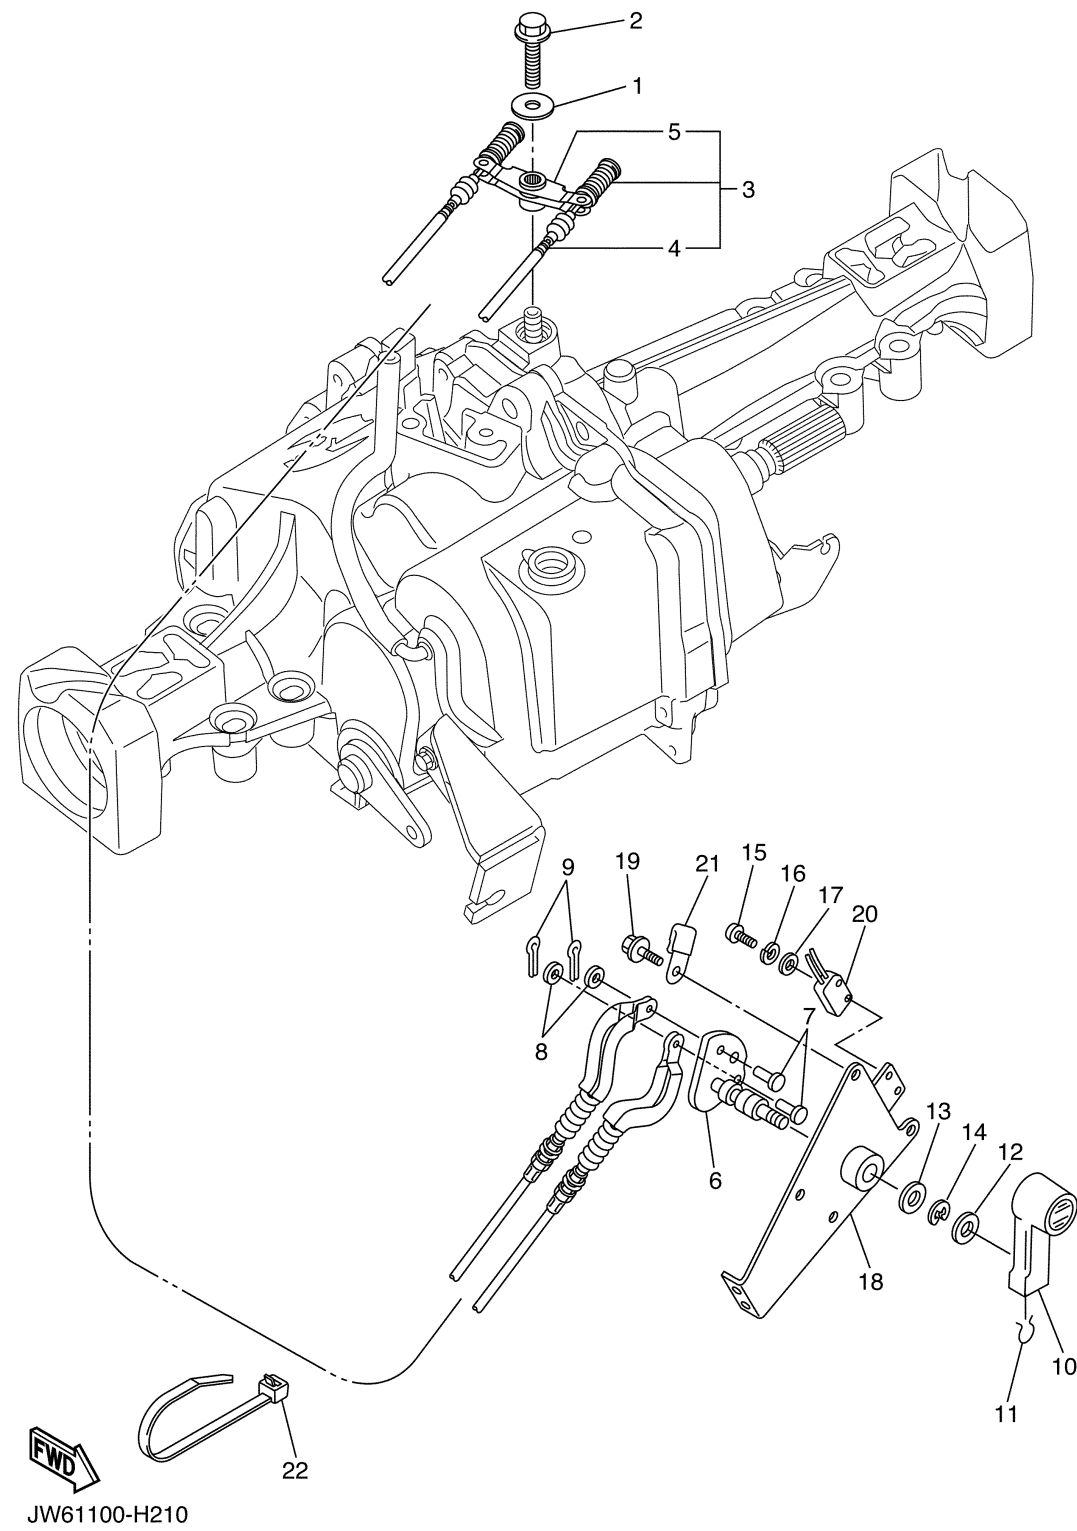

SHIFTER & CABLES

Ref No.	Part Number	Description	Qty	Remarks
21	90465-06038-00	CLAMP	1	
22	90464-76800-00	..CLAMP	1