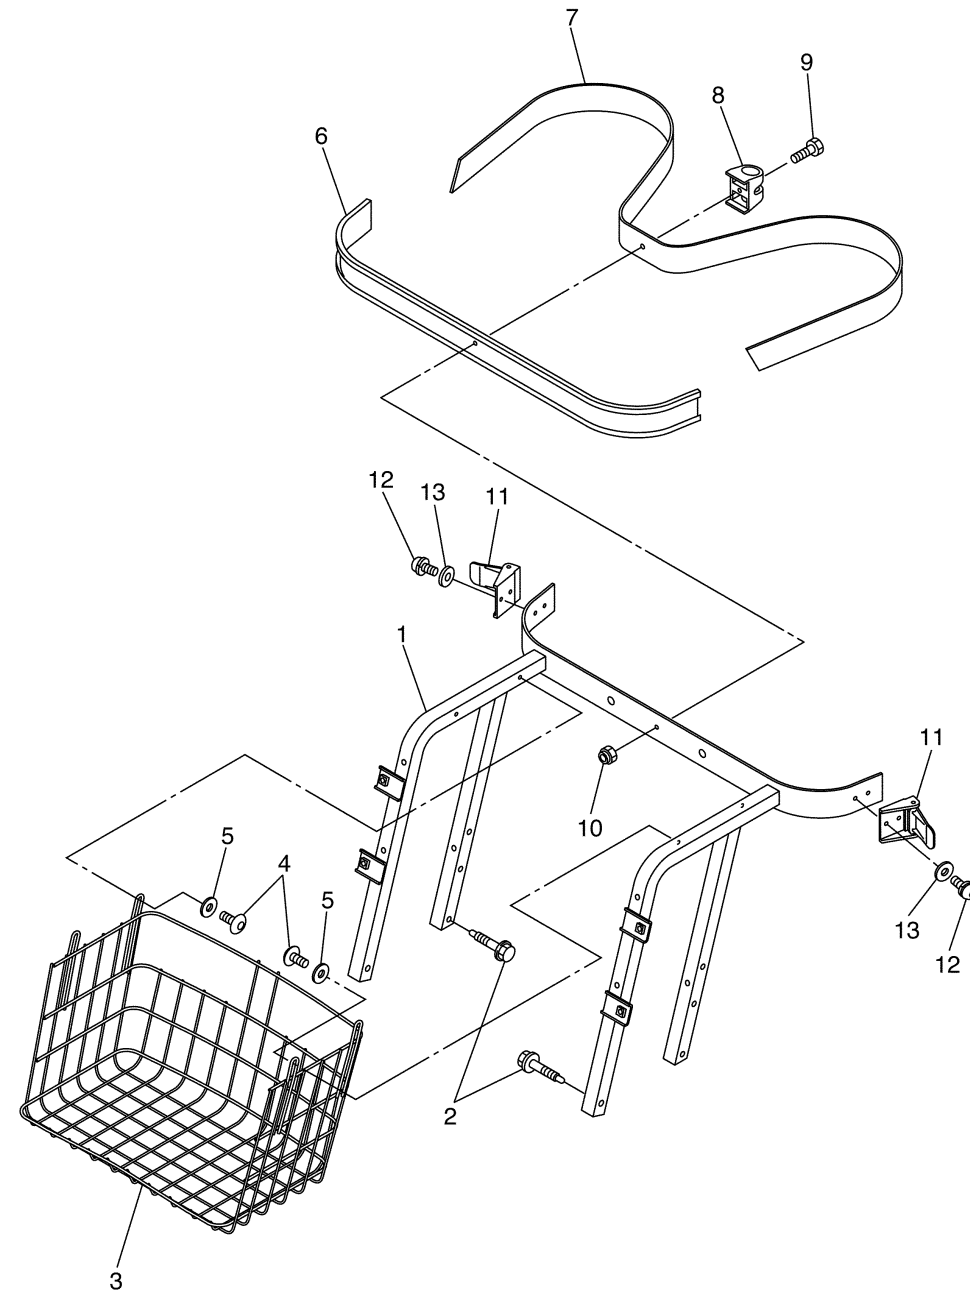

CARRIER

Ref No.	Part Number	Description	Qty	Remarks
1	JW1-K8423-10-00	SUPPORT, SEAT BACK	1	
2	90109-08002-00	BOLT	4	
3	JW1-K8340-00-00	LUGGAGE RACK ASSY., REAR	1	
4	90110-06102-00	BOLT, HEXAGON SOCKET HEAD	4	
5	90201-068G7-00	WASHER, PLATE	4	
6	JF2-K8356-00-00	PAD, BAG SUPPORT	1	
7	JN6-K8355-20-00	BAND	1	
8	JW1-K834G-00-00	HOLDER, RAKE SAND	1	
9	9708R-06020-00	BOLT	1	
10	90185-06836-00	NUT, SELF-LOCKING	1	
11	JN6-K8380-00-00	LOCK ASSY	2	
12	90159-06845-00	SCREW, WITH WASHER	4	
13	9299R-06200-00	WASHER	4	

JW11100-E270