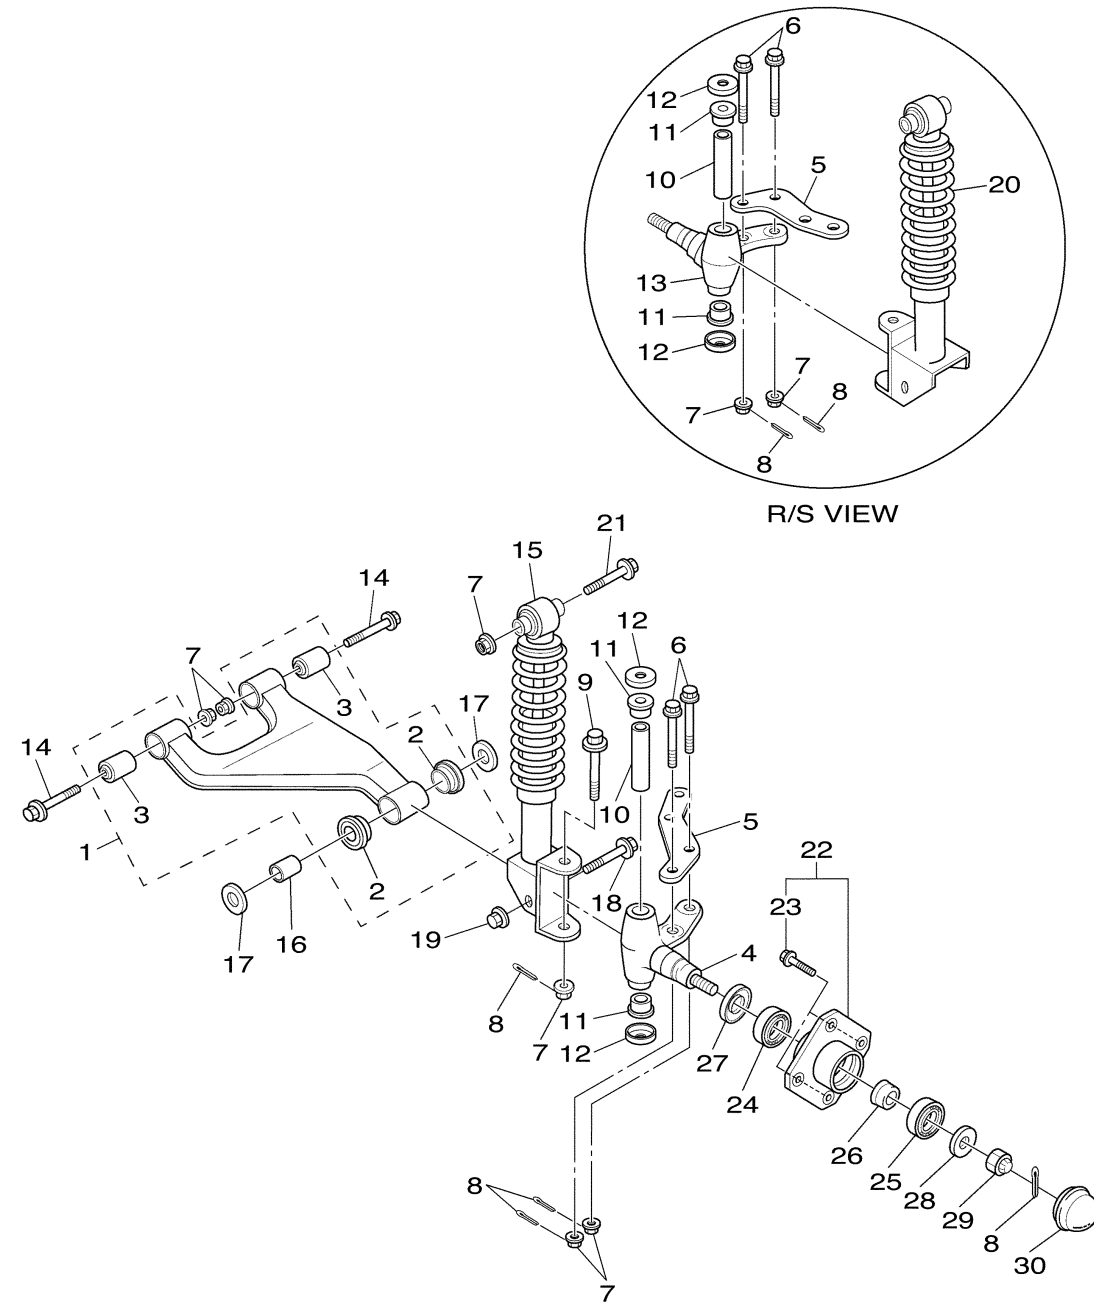

FRONT SUSPENSION

Ref No.	Part Number	Description	Qty	Remarks
1	JU0-F3570-20-00	FRONT LOWER ARM COMP.	2	
2	90381-18001-00	. .BUSH, SOLID	2	
3	2HR-23526-00-00	. .BUSH	2	
4	JU0-F3511-10-00	KNUCKLE, STEERING 1	1	
5	JW1-F3512-00-00	ARM, KNUCKLE 1	2	
6	90105-10728-00	BOLT, FLANGE	4	
7	95602-10200-00	NUT, U FLANGE	12	
8	91402-25020-00	PIN, COTTER	8	
9	90105-10064-00	BOLT, FLANGE	2	
10	2NL-23448-00-00	SPACER	2	
11	90381-17067-00	BUSH, SOLID	4	
12	2NL-23517-00-00	COVER, THRUST 1	4	
13	JU0-F3521-10-00	KNUCKLE, STEERING 2	1	
14	90105-10267-00	BOLT, FLANGE	4	
15	JW1-F3350-10-00	SHOCK ABSORBER ASSY	1	
16	90387-12016-00	COLLAR	2	
17	401-22128-01-00	COVER, THRUST 1	4	
18	95812-12080-00	BOLT, FLANGE	2	
19	95612-12100-00	NUT, U	2	
20	JW1-F3390-10-00	SHOCK ABSORBER ASSY 2	1	

CONTINUED ON NEXT FRAME >

JW15110-J130