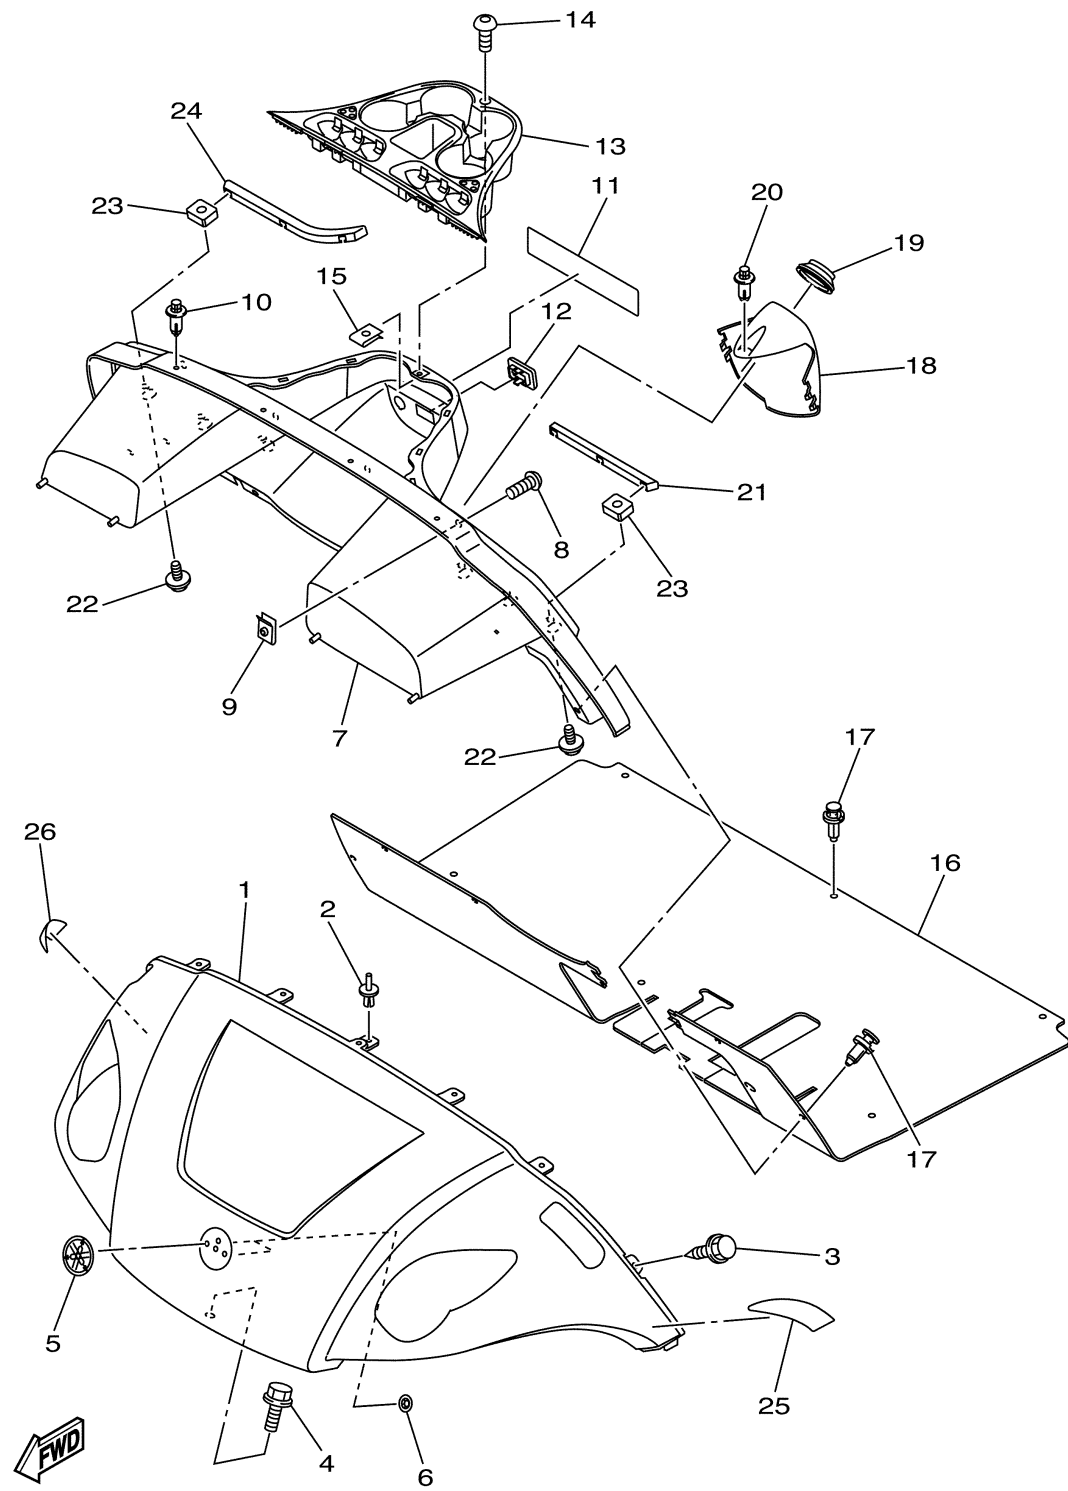

JC04110-L240

BODY

Ref No.	Part Number	Description	Qty	Remarks
15	90183-05008-00	NUT, SPRING	1	
16	JW6-K8233-01-00	MAT, MAIN FLOOR 3	1	
17	90269-09003-00	RIVET	11	
18	JW1-K8273-00-00	COVER, HOLE	1	
19	JW1-K8245-00-00	SEAL 1	1	
20	90269-06804-00	RIVET	1	
21	JW1-K8261-00-00	PLATE, BODY PROTECT 1	1	
22	90119-06244-00	BOLT, WITH WASHER	6	
23	90173-06010-00	NUT, SQUARE	6	
24	JW1-K8262-00-00	PLATE, BODY PROTECT 2	1	
25	JC0-H333B-10-00	REFLECTOR 1	1	
26	JC0-H334B-10-00	REFLECTOR, 2	1