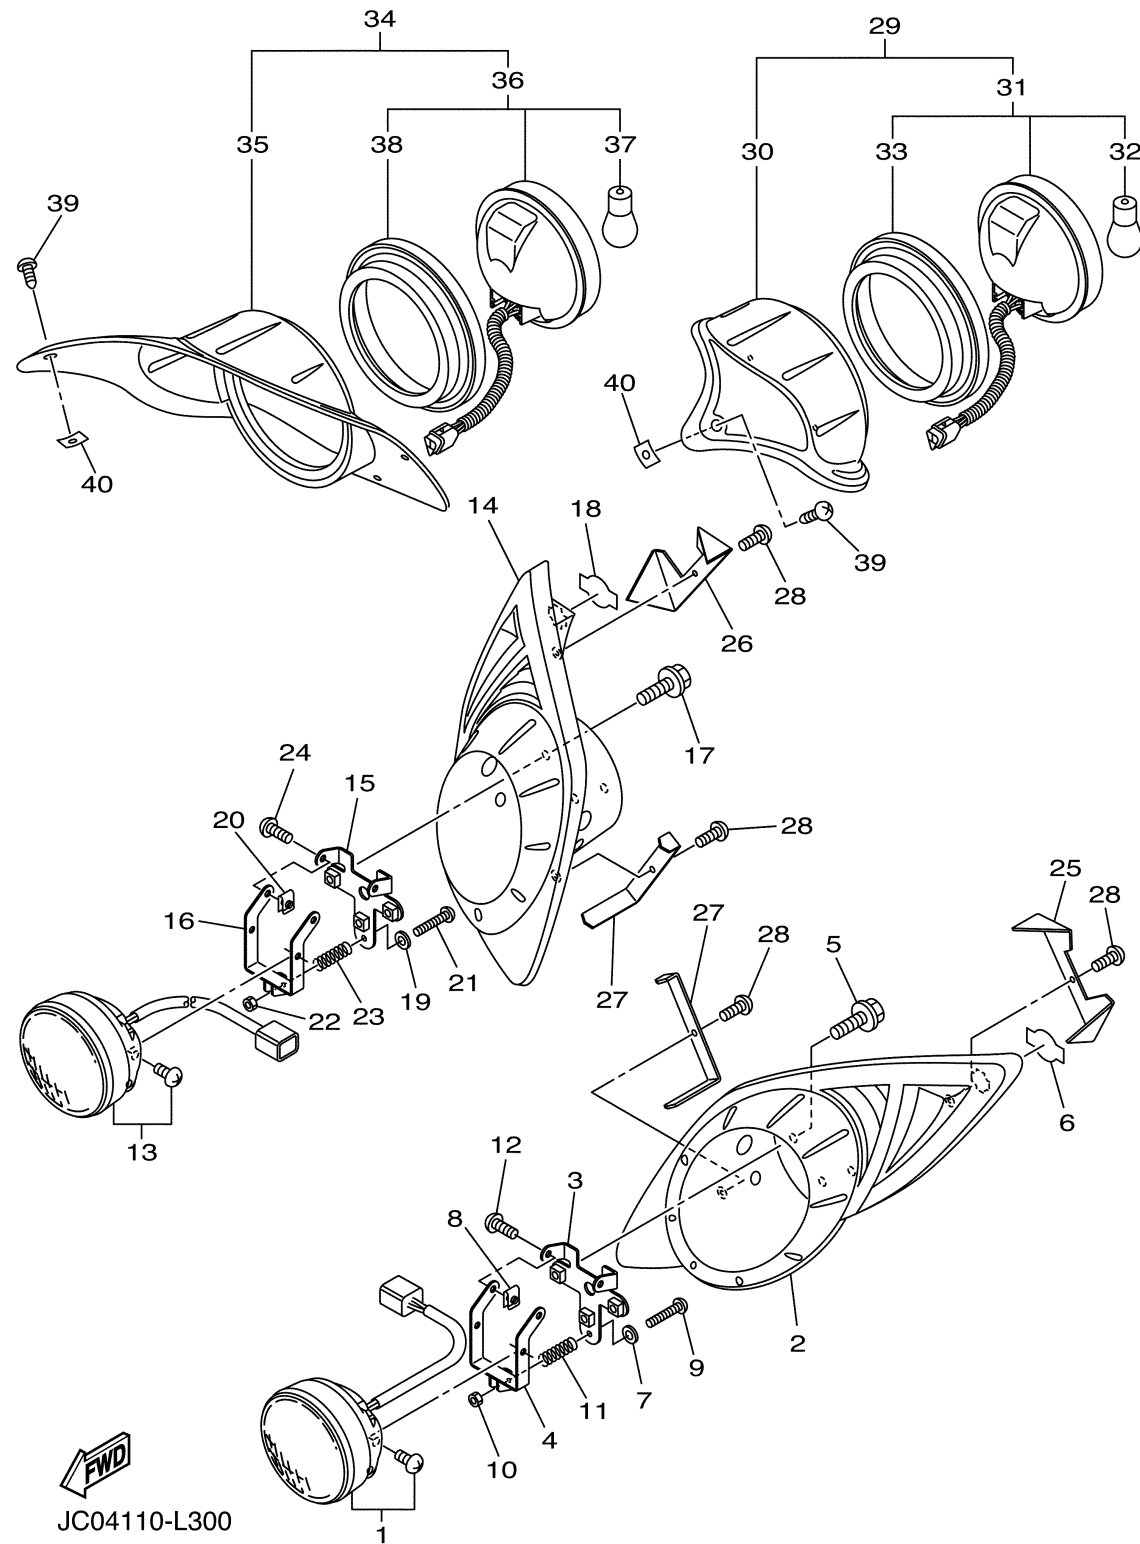

HEAD & TAIL LIGHT

Ref No.	Part Number	Description	Qty	Remarks
21	JW6-H433E-01-00	SCREW, ADJUSTING	1	
22	2GU-84334-00-00	NUT, ADJUSTING	1	
23	2GU-84332-00-00	SPRING, SCREW	1	
24	98902-05016-00	SCREW, BIND	2	
25	JW6-H431R-00-00	STAY, SETTING	1	
26	JW6-H431T-00-00	METAL, ADJUSTING	1	
27	JW6-H4119-00-00	STAY, HEADLIGHT 2	2	
28	90164-04800-00	SCREW, TAPPING	4	
29	JC0-H4710-00-00	TAILLIGHT UNIT ASSY	1	
30	JW1-H431U-10-00	. .HOLDER	1	
31	JC0-H4700-00-00	. .TAILLIGHT ASSY	1	
32	JC0-H4514-00-00	. . . .BULB	1	(12V-7W/27W)
33	JC0-H4718-00-00	. . . .GROMMET	1	
34	JC0-H4730-00-00	TAILLIGHT UNIT ASSY	1	
35	JW1-H4387-10-00	. .HOLDER	1	
36	JC0-H4700-00-00	. .TAILLIGHT ASSY	1	
37	JC0-H4514-00-00	. . . .BULB	1	(12V-7W/27W)
38	JC0-H4718-00-00	. . . .GROMMET	1	
39	JC0-H4192-00-00	SCREW, SPECIAL	6	
40	JC0-H4548-10-00	NUT, SPECIAL	6