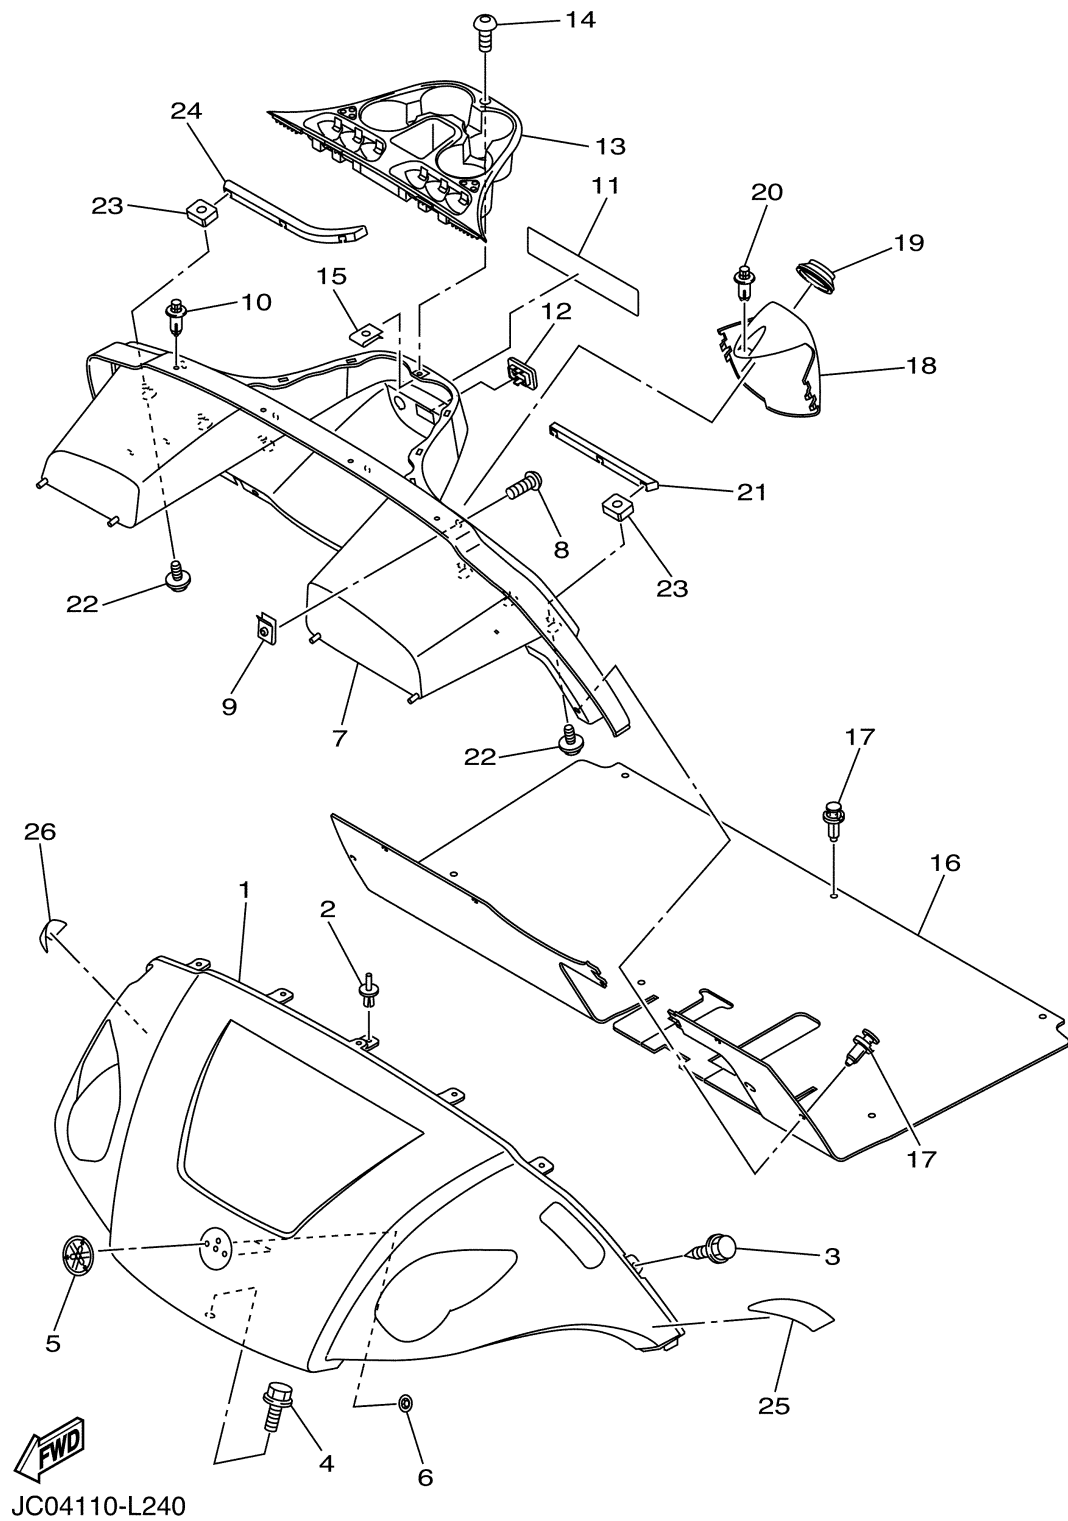

BODY

Ref No.	Part Number	Description	Qty	Remarks
1	JW6-K8115-10-00	COWL, FRONT	1	UR FOR VDGS1
1	JC0-K8115-00-00	COWL, FRONT	1	UR FOR WS7
1	JC0-K8115-20-00	COWL, FRONT	1	UR FOR HTR
1	JC0-K8115-30-00	COWL, FRONT	1	UR FOR LNYM8
1	JC0-K8115-50-00	COWL, FRONT	1	UR FOR BMG
1	JC0-K8115-80-00	COWL, FRONT	1	UR FOR DPBST
1	JC0-K8115-90-00	COWL, FRONT	1	UR FOR LNMP
2	90267-63047-00	RIVET, BLIND	5	
3	JW1-F3396-01-00	SCREW, SPECIAL	2	
4	90105-06870-00	BOLT, FLANGE	1	
5	JW1-F4161-10-00	EMBLEM 1	1	
6	90183-06071-00	NUT, SPRING	2	
7	JW2-K8114-01-00	PANEL, FRONT	1	
8	90111-05805-00	BOLT,HEX. SOCKET BUTTON	4	
9	90183-05008-00	NUT, SPRING	4	
10	90269-07001-00	RIVET	5	
11	JC0-K7768-31-00	LABEL, WARNING (E)	1	
12	JW1-F312G-10-00	PLUG	1	
13	JW8-K835E-00-00	HOLDER, BEVERAGE	1	
14	90111-05805-00	BOLT,HEX. SOCKET BUTTON	1	

CONTINUED ON NEXT FRAME >