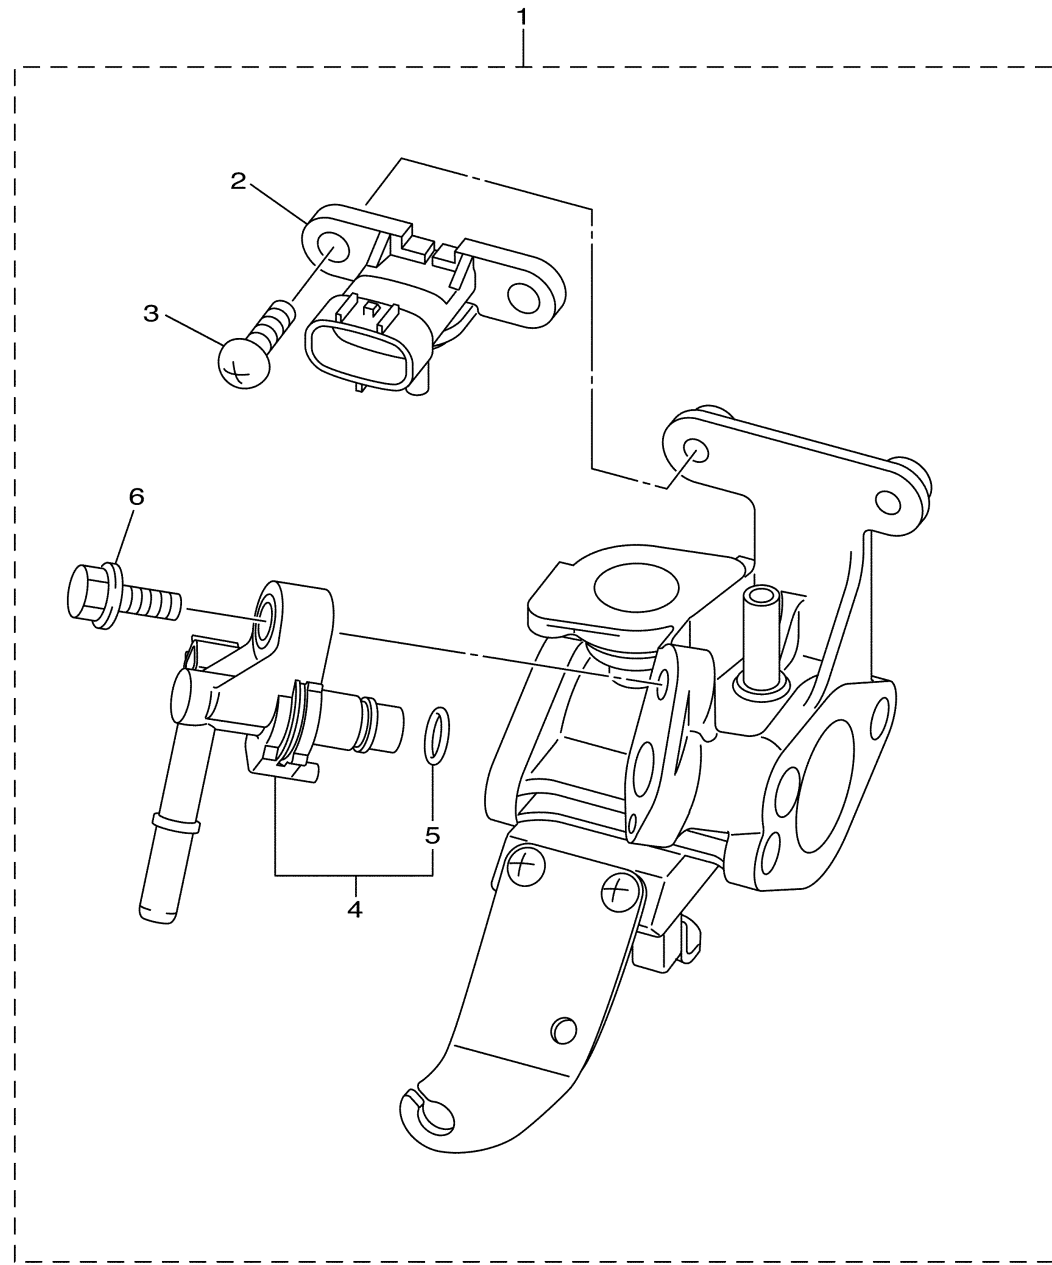

INTAKE 2

Ref No.	Part Number	Description	Qty	Remarks
1	JC0-13750-00-00	THROTTLE BODY ASSY	1	
2	1C7-82380-00-00	..SENSOR, PRESSURE	1	
3	98502-06014-00	..SCREW, PAN HEAD	2	
4	JC0-13770-00-00	..INJECTOR ASSY	1	
5	5CA-14147-00-00	...O-RING	1	
6	95812-06025-00	..BOLT, FLANGE	1	

JC04110-L070