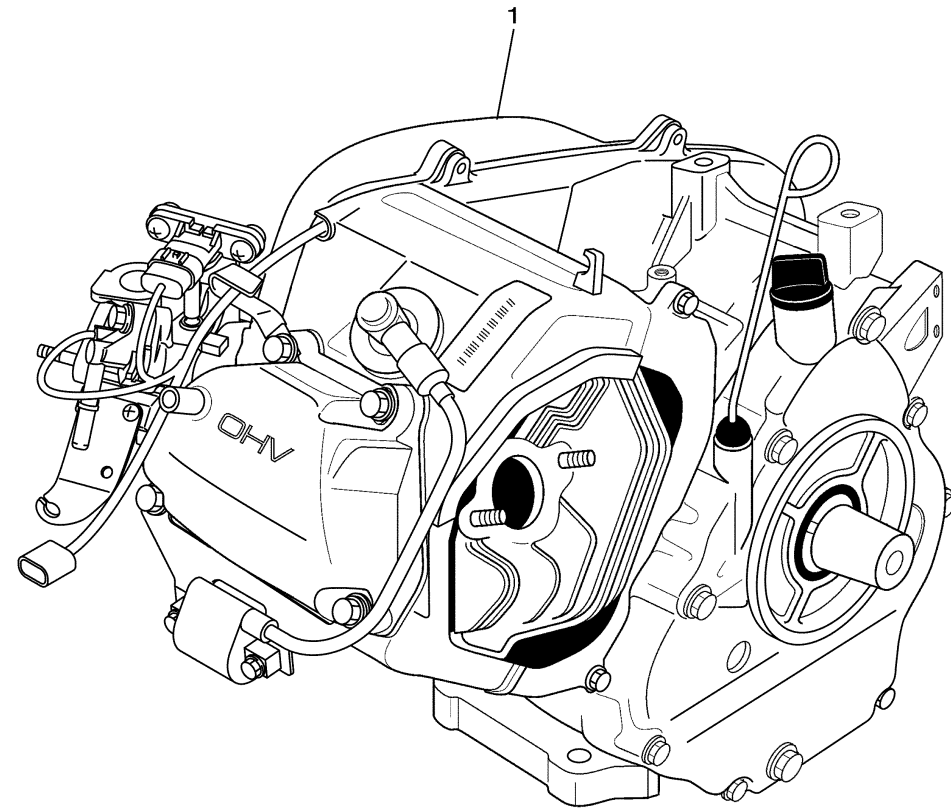

ENGINE 1

Ref No.	Part Number	Description	Qty	Remarks
1	JC0-19001-40-00	ENGINE ASSEMBLY	1	

JC04110-L010

CYLINDER HEAD

Ref No.	Part Number	Description	Qty	Remarks
1	JT0-11111-00-00	HEAD, CYLINDER 1	1	
2	JN6-11133-10-00	..GUIDE, VALVE 1	2	
3	JT0-11181-00-00	GASKET, CYLINDER HEAD 1	1	
4	97012-10070-00	BOLT	4	
5	90201-10057-00	WASHER, PLATE	4	
6	99530-14016-00	PIN, DOWEL	2	
7	95622-08618-00	BOLT, STUD	2	
8	BPR-4ES00-40-00	PLUG, SPARK (NGK BP4ES)	1	AP
8	BPR-2ES00-00-00	PLUG, SPARK (NGK-BPR2ES)	1	STD
9	JN6-11191-01-00	COVER, CYLINDER HEAD 1	1	
10	JN6-11116-00-00	..JOINT, BREATHER	1	
11	JN6-11168-00-00	COVER, BREATHER	1	
12	JN6-11169-00-00	GASKET, BREATHER COVER	1	
13	JN6-11193-00-00	GASKET, HEAD COVER 1	1	
14	95822-06030-00	BOLT, FLANGE	4	
15	90462-05061-00	CLAMP	1	
16	JW1-E1166-00-00	PIPE, BREATHER 1	2	
17	JW1-E1116-00-00	JOINT, BREATHER	1	
18	95602-08710-00	BOLT, STUD	2	
19	JR7-11163-10-00	ELEMENT	1	

CONTINUED ON NEXT FRAME >

JC04110-L020

CYLINDER HEAD

Ref No.	Part Number	Description	Qty	Remarks
20	90467-13847-00	CLIP	2	

JC04110-L020

CRANKSHAFT & PISTON

Ref No.	Part Number	Description	Qty	Remarks
1	JN6-11400-00-00	CRANKSHAFT ASSY	1	
2	JR7-11631-00-A0	PISTON (STD)	1	
2	JR7-11635-00-00	PISTON (0.25MM O/S)	1	AP
2	JR7-11636-00-00	PISTON (0.50MM O/S)	1	AP
3	JR7-11610-00-00	PISTON RING SET (STD)	1	
3	JR7-11610-10-00	PISTON RING SET (0.25MM O/S)	1	AP
3	JR7-11610-20-00	PISTON RING SET (0.50MM O/S)	1	AP
4	583-11633-00-00	PIN, PISTON	1	
5	93450-21053-00	CIRCLIP	2	
6	JN6-11650-10-00	CONNECTING ROD ASSY	1	
7	JN6-11654-10-00	. .BOLT, CONNECTING ROD	2	
8	JN6-11454-10-00	WEIGHT 1	1	