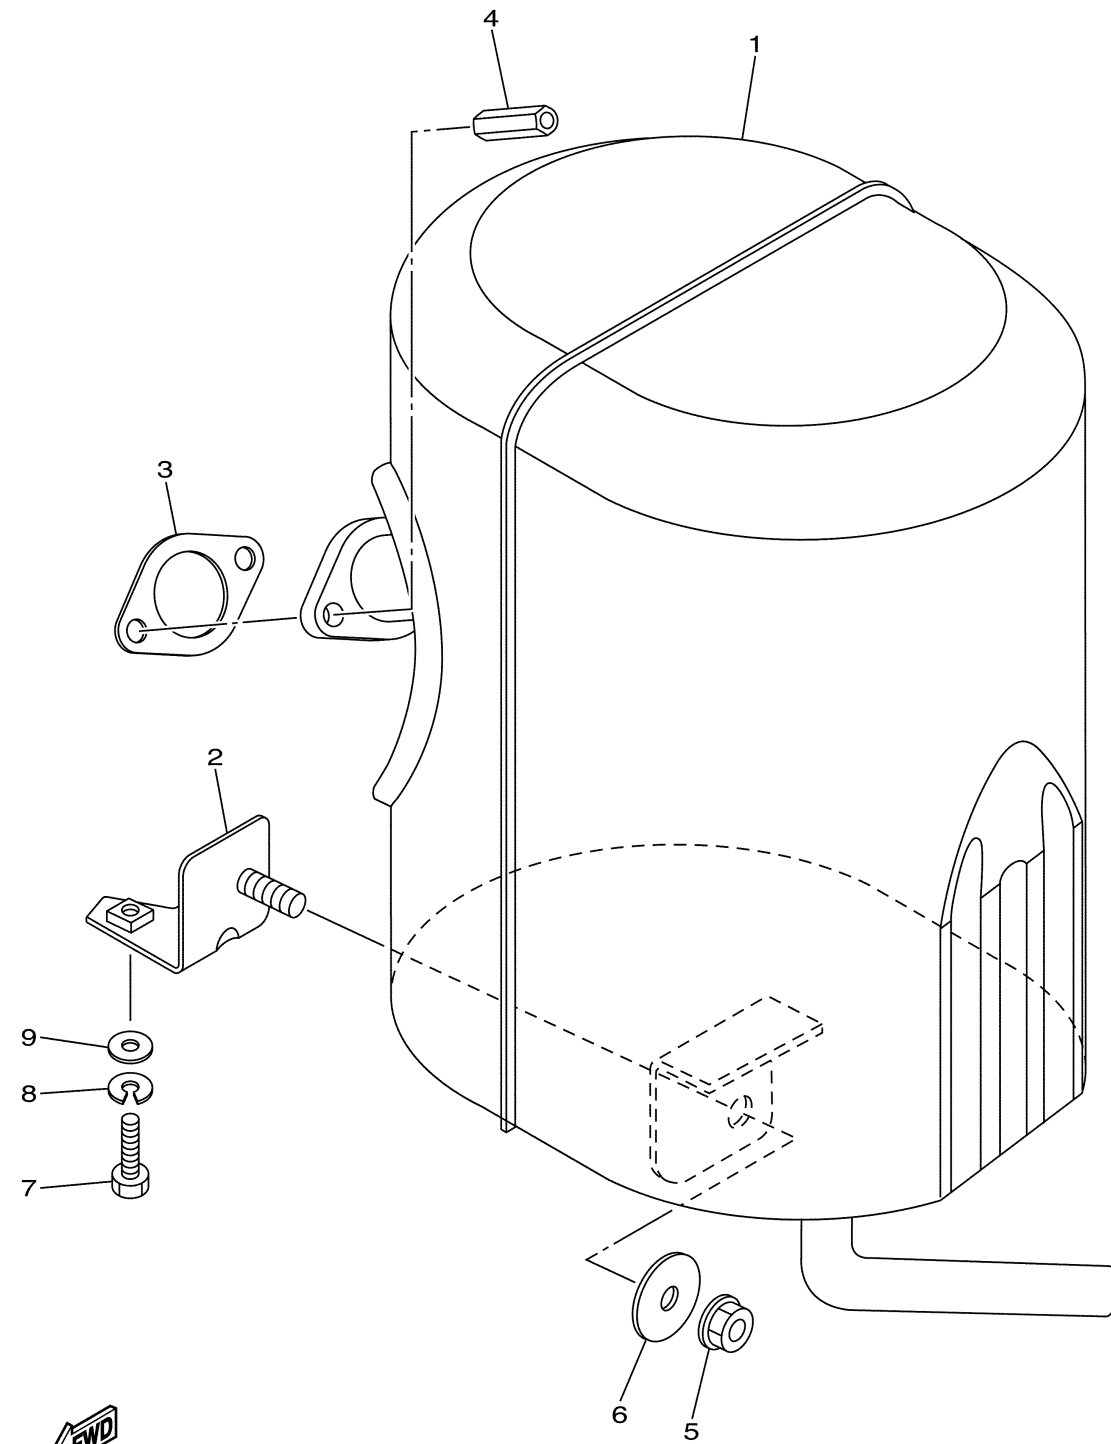

FWD
JW15110-J080

EXHAUST

Ref No.	Part Number	Description	Qty	Remarks
1	JW1-E4710-20-00	MUFFLER ASSY 1	1	
2	JU0-F1436-00-00	BRKT., MUFF. 2	1	
3	7KY-14613-01-00	GASKET, EXHAUST 1	1	
4	JW1-E4713-00-00	NUT, MUFFLER JOINT	2	
5	95602-08200-00	NUT, SELF-LOCKING	1	
6	90201-080E4-00	WASHER, PLATE	1	
7	97002-08025-00	BOLT	1	
8	92902-08100-00	WASHER, SPRING	1	
9	92902-08600-00	WASHER, PLATE	1