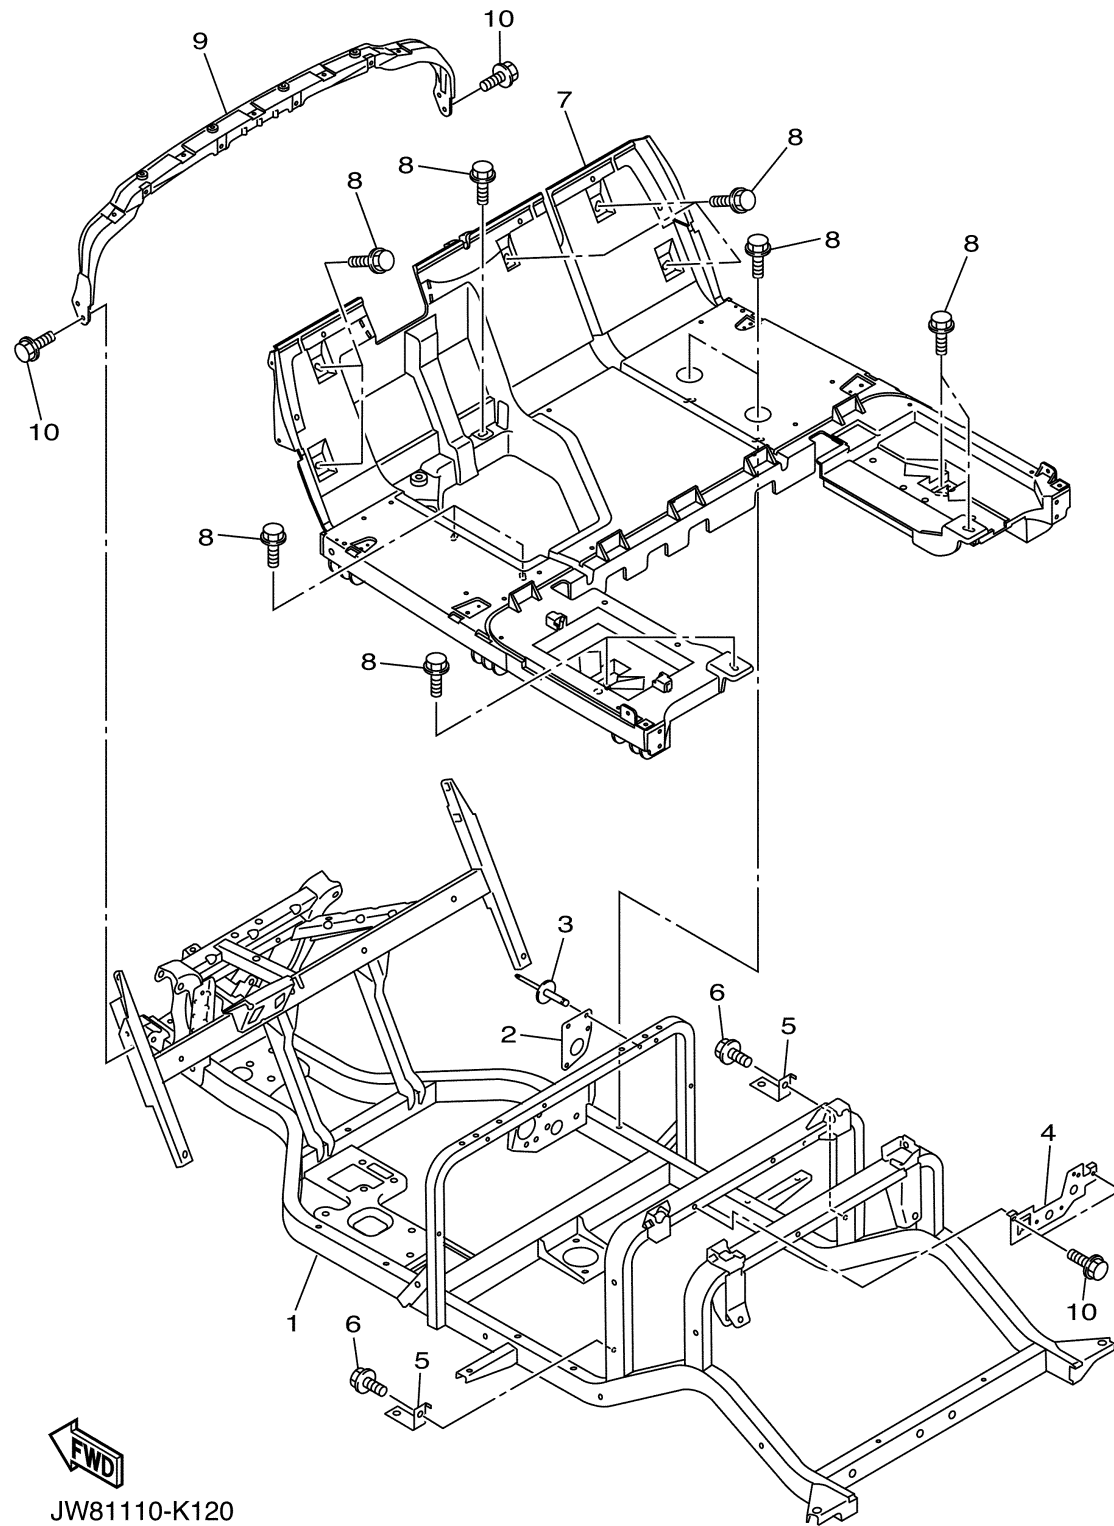

FRAME

Ref No.	Part Number	Description	Qty	Remarks
1	JW8-F2501-00-00	FRAME COMP.	1	
2	JW8-F4425-00-00	BRACKET, FUEL PUMP 1	1	
3	JW8-F4619-00-00	RIVET	2	
4	JW8-F253B-00-00	STAY, RELAY	1	
5	JW8-F1153-00-00	BRACKET, REAR FOOTREST	2	
6	JW1-F1738-00-00	BOLT	2	
7	JW7-F7411-11-00	FOOTREST 1	1	
8	JW1-F1738-00-00	BOLT	14	
9	JW1-F258G-02-00	BRACKET, DASH UPPER 1	1	
10	90105-06831-00	BOLT, FLANGE	6