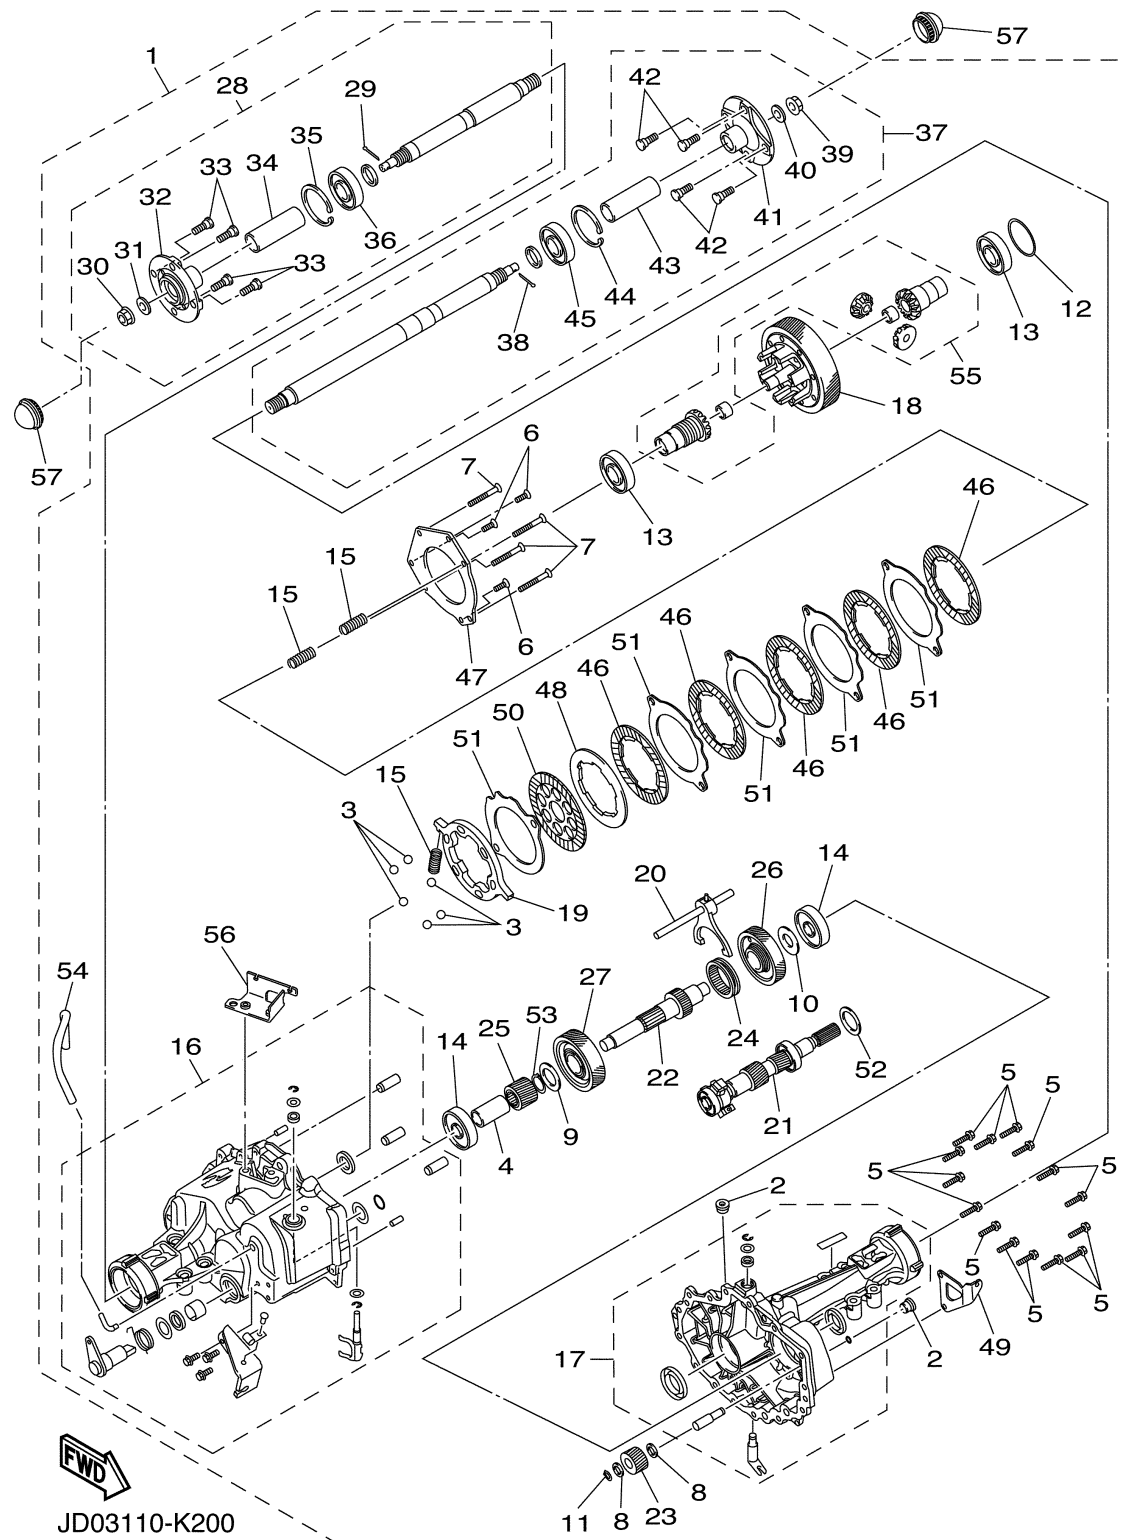

TRANSAXLE & BRAKE

Ref No.	Part Number	Description	Qty	Remarks
41	JW1-G6542-10-00	...HUB	1	
42	JW1-G4178-00-00	...BOLT, STUD	4	
43	JW1-G6128-01-00	...SPACER, BEARING	1	
44	JW1-G4156-00-00	...RING, SNAP	1	
45	JW1-F2176-00-00	...BEARING	1	
46	JW1-G6336-00-00	..PLATE 1	5	
47	JW1-G6114-00-00	..PLATE, COVER	1	
48	JW1-G4526-00-00	..PLATE	1	
49	JW1-G6554-00-00	..BRACKET 1	1	
50	JW1-G6345-00-00	..DISC, FRICTION	1	
51	JW1-G633H-00-00	..PLATE 2	5	
52	JW1-G6344-00-00	..SHIM	1	UN
53	JW1-G6854-00-00	..RING	1	
54	JW1-G6894-00-00	..HOSE	1	
55	JW1-G6410-20-00	..DIFFERENTIAL ASSY.	1	
56	JW1-G1661-00-00	..BRACKET 1	1	
57	JN6-F5118-01-00	COVER, HUB DUST	2