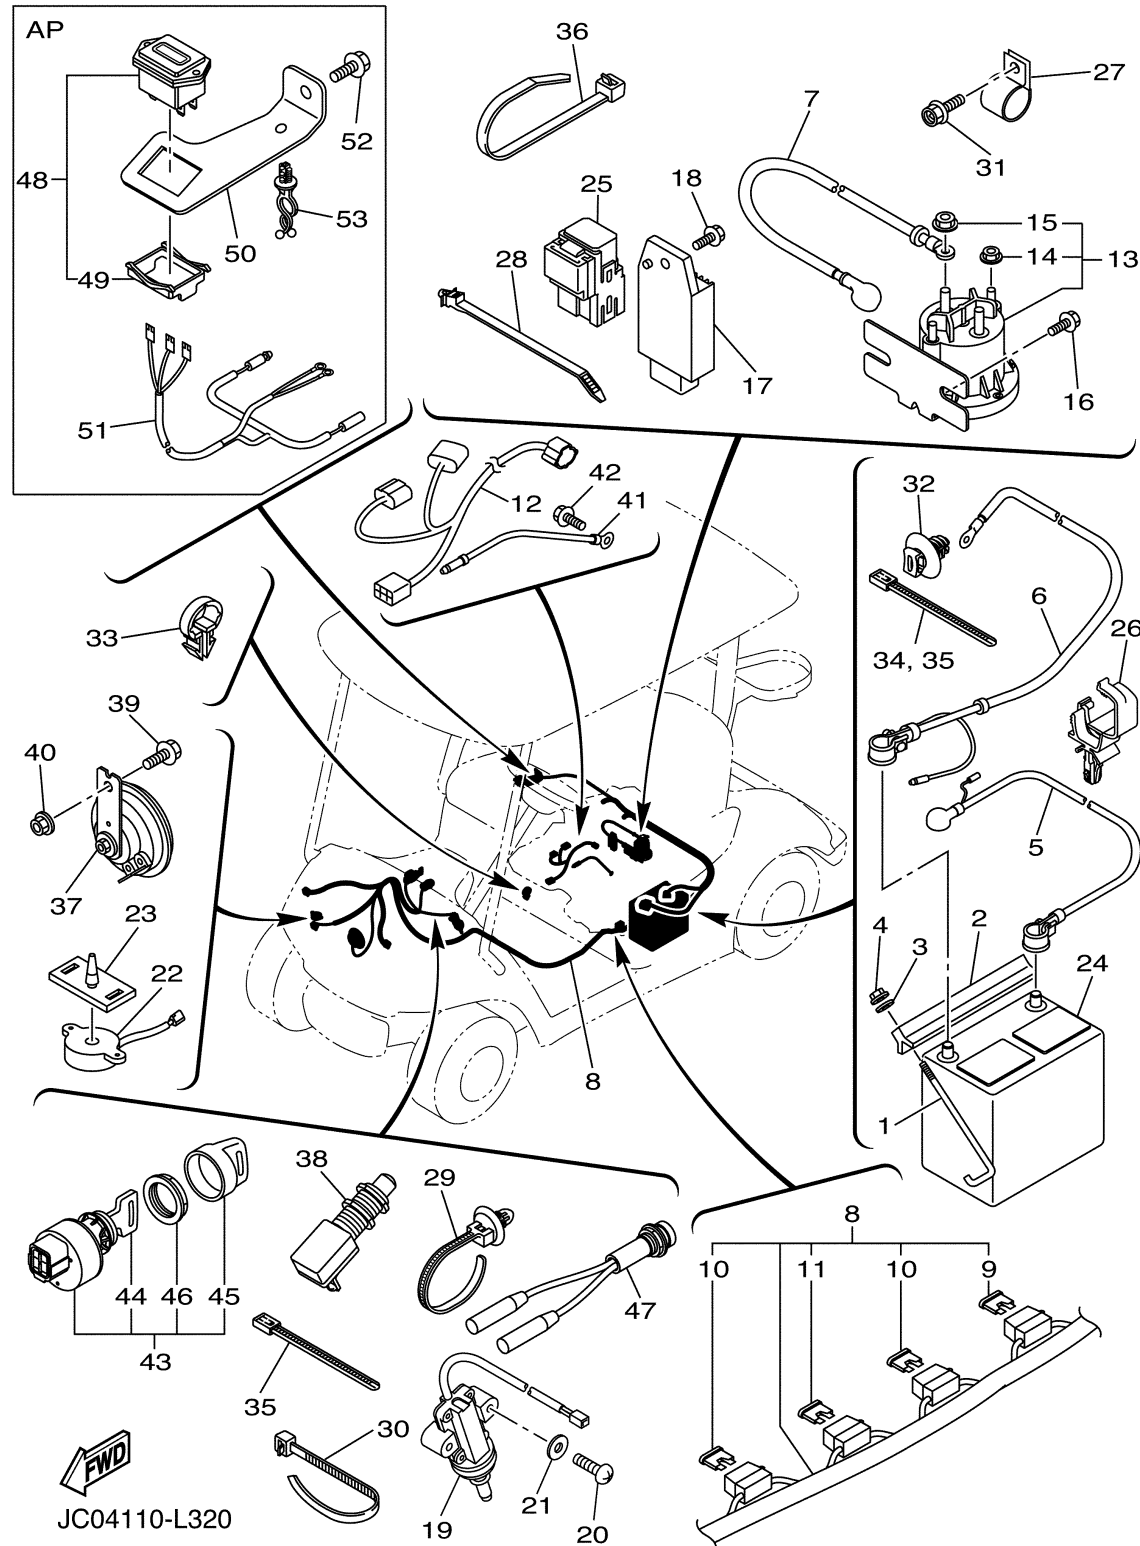

ELECTRICAL 2

Ref No.	Part Number	Description	Qty	Remarks
1	JW1-H2133-00-00	SCREW, FITTING	2	
2	J55-H2136-00-00	PLATE, BATTERY FITTING	1	
3	92902-06200-00	WASHER	2	
4	95702-06500-00	NUT, FLANGE	2	
5	JW1-H2115-01-00	WIRE, PLUS LEAD	1	
6	JW1-H2116-02-00	WIRE, MINUS LEAD	1	
7	JW1-H2117-00-00	WIRE, LEAD	1	
8	JC0-H2590-20-00	WIRE HARNESS ASSY	1	
9	JW7-H2151-00-00	..FUSE (25A)	1	
10	JN6-H2151-00-00	..FUSE (10 A)	2	
11	JW6-H2151-00-00	..FUSE (15A)	1	
12	JC0-82149-00-00	WIRE, LEAD 3	1	
13	JW1-H1950-00-00	RELAY ASSY	1	
14	90179-05807-00	..NUT	2	
15	90179-08824-00	..NUT	2	
16	90105-06831-00	BOLT, FLANGE	2	
17	JF2-81910-10-00	VOLTAGE REGULATOR ASSY	1	
18	90105-06870-00	BOLT, FLANGE	1	
19	JF7-82817-22-00	SWITCH	1	
20	98502-05025-00	SCREW, PAN HEAD	2	

CONTINUED ON NEXT FRAME >