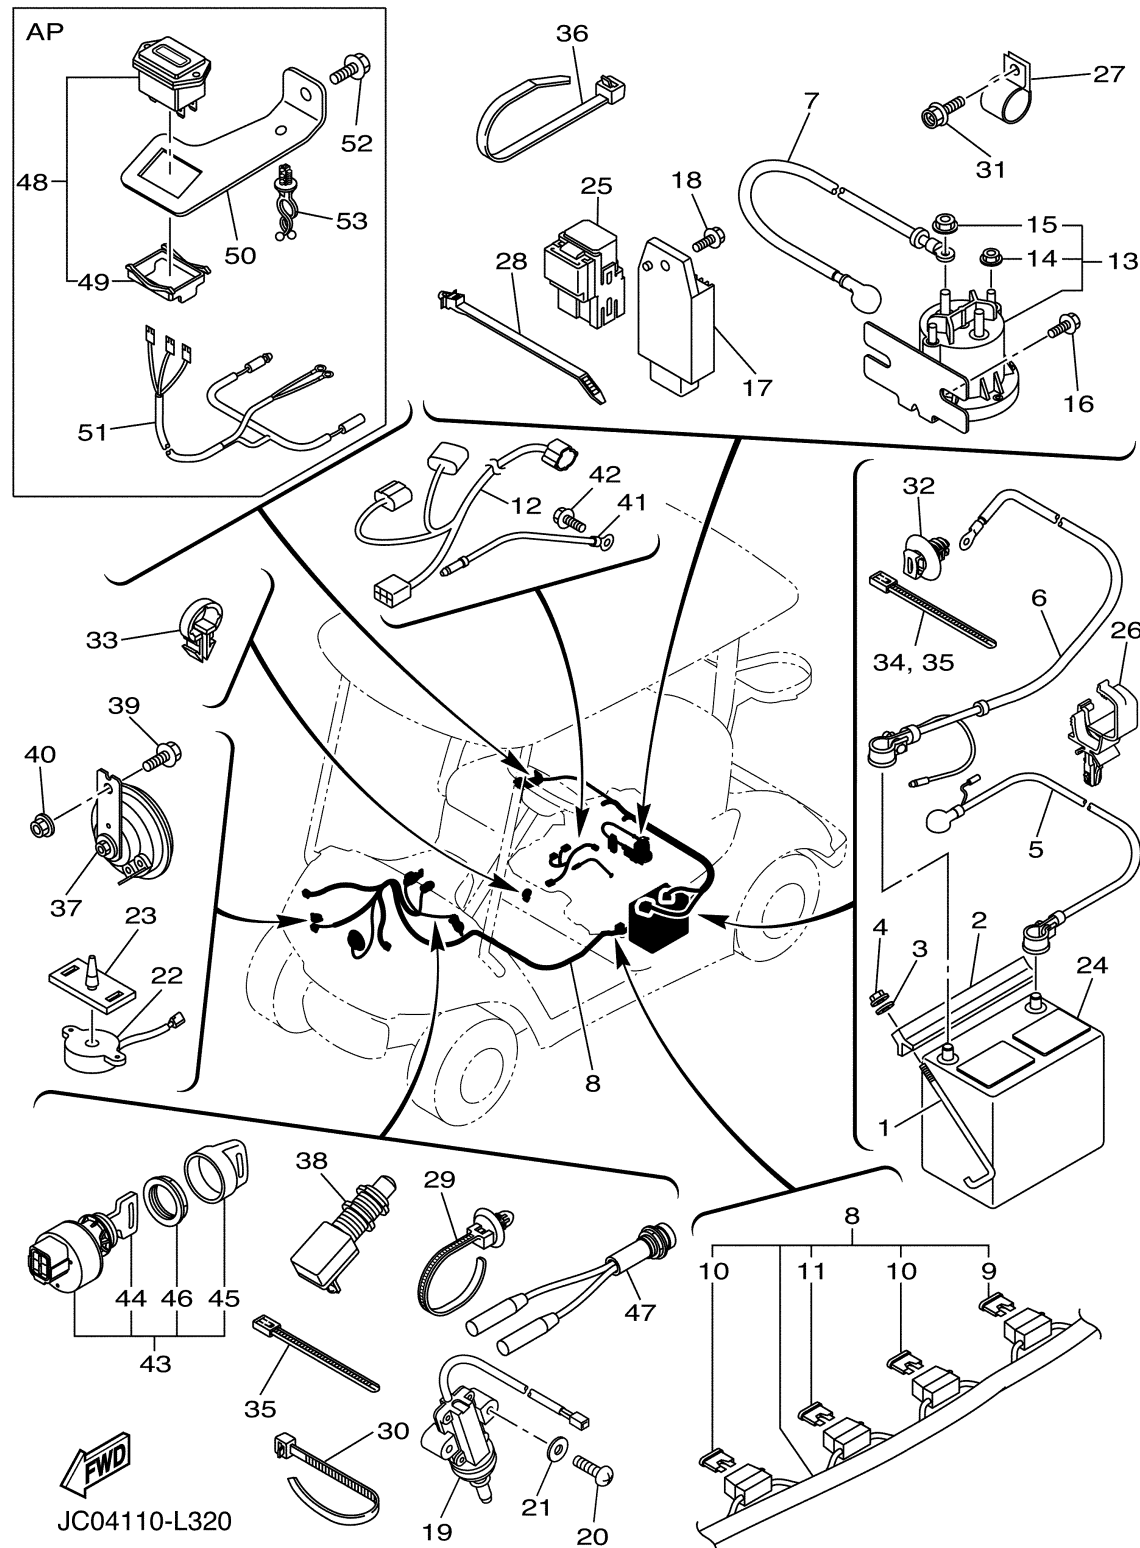

ELECTRICAL 2

Ref No.	Part Number	Description	Qty	Remarks
21	92902-05600-00	WASHER, PLATE	2	
22	JR1-H3383-02-00	BUZZER	1	
23	JN6-H3386-01-00	STAY, BUZZER	1	
25	5EA-81950-20-00	RELAY ASSY	1	
26	90464-20237-00	CLAMP	5	
27	90461-14108-00	CLAMP	1	
28	90464-09823-00	CLAMP	1	
29	90464-20005-00	CLAMP	6	
30	90464-48800-00	CLAMP	5	
31	90105-08867-00	BOLT, FLANGE	1	
32	5UG-F2465-10-00	HOLDER	2	
33	90464-19815-00	CLAMP	1	
34	90464-40825-00	CLAMP	1	
35	90464-40825-00	CLAMP	3	
36	90464-76800-00	..CLAMP	3	
37	4LR-83371-11-00	HORN	1	
38	JR6-H270X-00-00	SWITCH	1	
39	95822-06016-00	BOLT, FLANGE	1	
40	95702-06500-00	NUT, FLANGE	1	
41	JC0-82519-00-00	WIRE, EARTH LEAD	1	

CONTINUED ON NEXT FRAME >