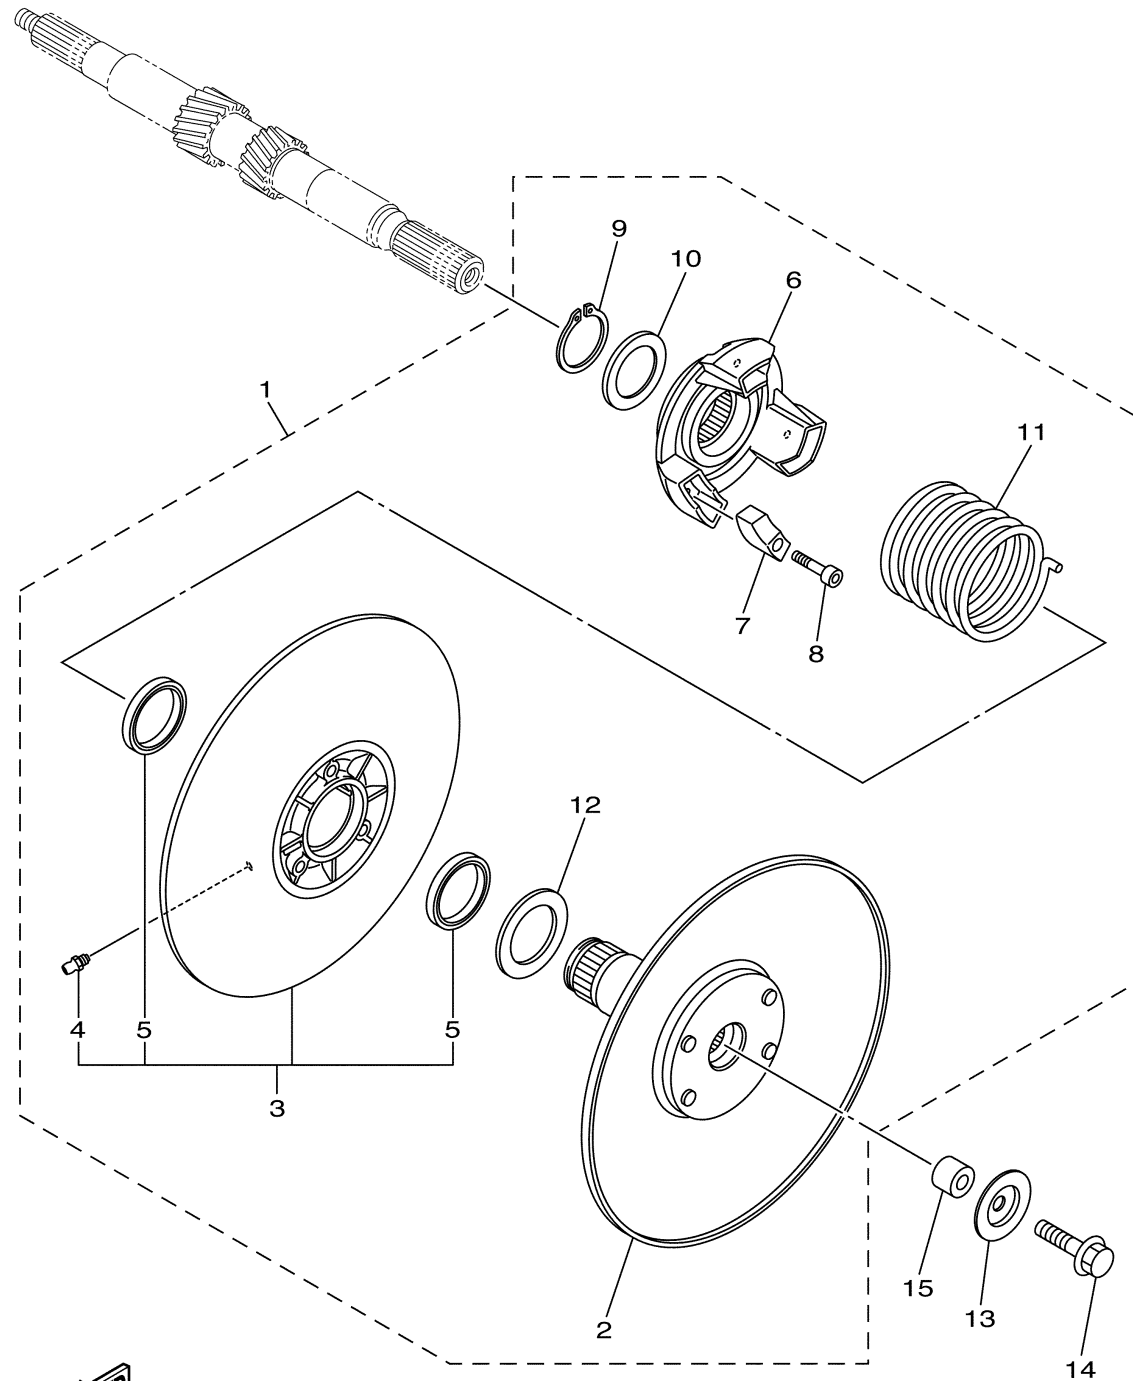

CONTINUED ON NEXT FRAME >

JC05110-M180

PRIMARY SHEAVE

Ref No.	Part Number	Description	Qty	Remarks
21	J55-G6241-00-00	V-BELT	1	

SECONDARY SHEAVE

Ref No.	Part Number	Description	Qty	Remarks
1	JW8-G6202-20-00	SECONDARY SHEAVE ASSY	1	
2	JW8-G6260-20-00	..SECONDARY FIXED SHEAVE COMP.	1	
3	JW8-G6270-20-00	..SECONDARY SLIDING SHEAVE COMP	1	
4	JW8-F135J-00-00	...NIPPLE	1	
5	JW8-G624B-00-00	...OIL SEAL 2	2	
6	JW8-G6284-00-00	..SEAT, SECONDARY SPRING	1	
7	JW8-E7688-00-00	..SHOE, RAMP	3	
8	JW8-G6159-00-00	..BOLT 3	3	
9	JW8-G5531-00-00	..CLIP, DRIVE SHAFT	1	
10	JW8-G6374-00-00	..COLLAR, SPRING	1	
11	JW8-G6275-10-00	..SPRING, CLUTCH 1	1	
12	JW8-G5677-00-00	..WASHER	1	
13	90209-08018-00	WASHER	1	
14	90105-08002-00	BOLT, FLANGE	1	
15	JW8-G5697-20-00	COLLAR	1	