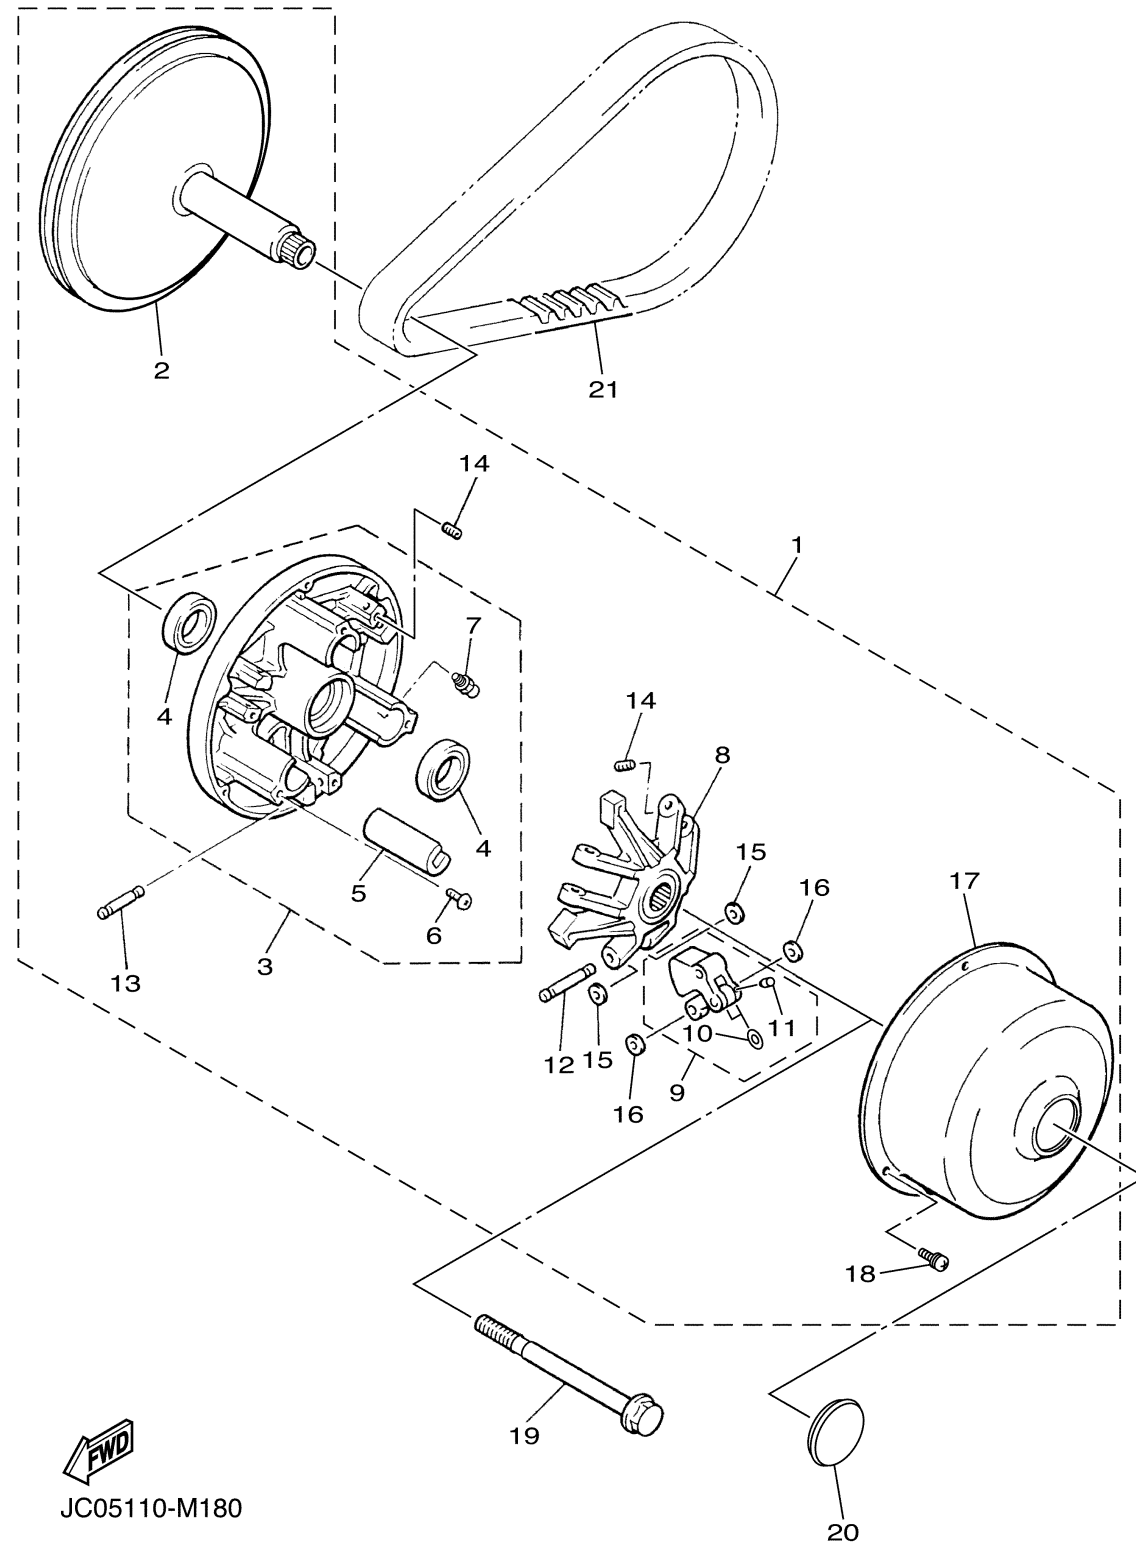

PRIMARY SHEAVE

Ref No.	Part Number	Description	Qty	Remarks
21	J55-G6241-00-00	V-BELT	1