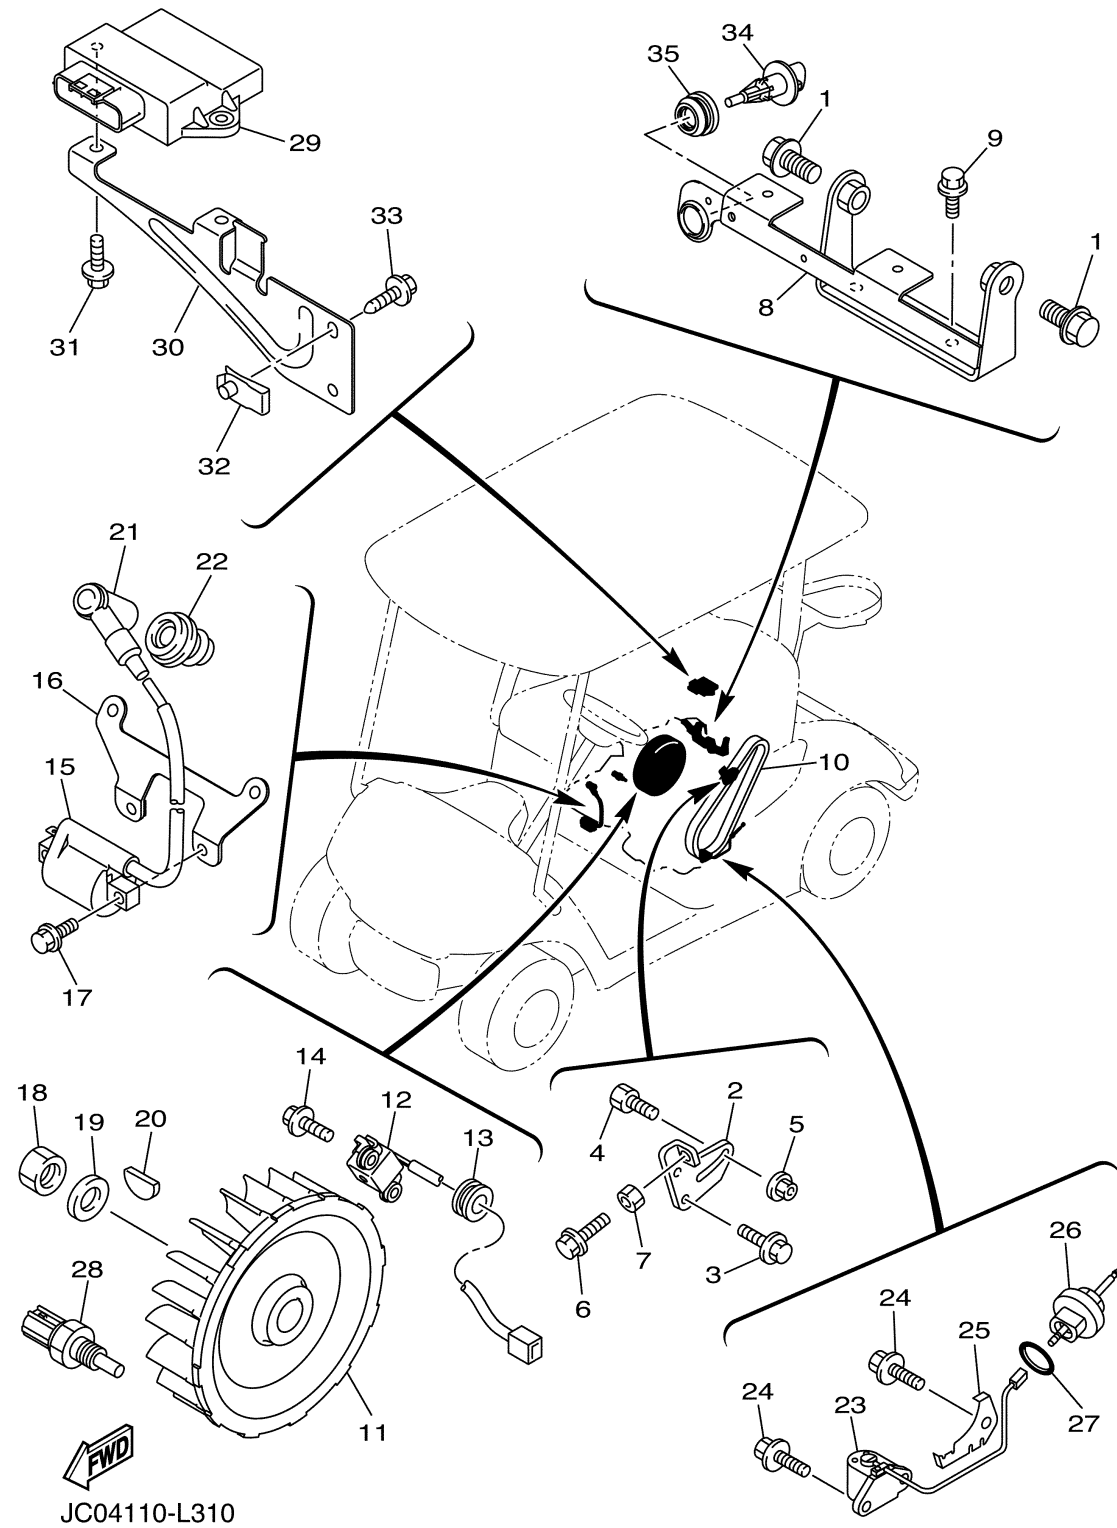

ELECTRICAL 1

Ref No.	Part Number	Description	Qty	Remarks
1	95812-12030-00	BOLT, FLANGE	2	
2	JW1-H1170-11-00	TENSIONER ASSY	1	
3	95822-08020-00	BOLT, FLANGE	2	
4	90109-08827-00	BOLT	1	
5	95702-08500-00	NUT, FLANGE	1	
6	90101-06478-00	BOLT	1	
7	95302-06600-00	NUT	1	
8	JC0-H1171-00-00	BRACKET, STARTER GENERATOR	1	
9	95822-08020-00	BOLT, FLANGE	2	
10	JW1-H1173-00-00	BELT	1	
11	JC0-85650-00-00	ROTOR ASSY	1	
12	JC0-81670-00-00	PICK-UP ASSY	1	
13	90480-20564-00	GROMMET	1	
14	95822-06016-00	BOLT, FLANGE	2	
15	1S4-82310-00-00	IGNITION COIL ASSY	1	
16	JC0-82316-00-00	BRACKET, IGNITION COIL	1	
17	95822-06016-00	BOLT, FLANGE	2	
18	95302-18600-00	NUT	1	
19	90201-18620-00	WASHER, PLATE	1	
20	90280-04052-00	KEY, WOODRUFF	1	

CONTINUED ON NEXT FRAME >