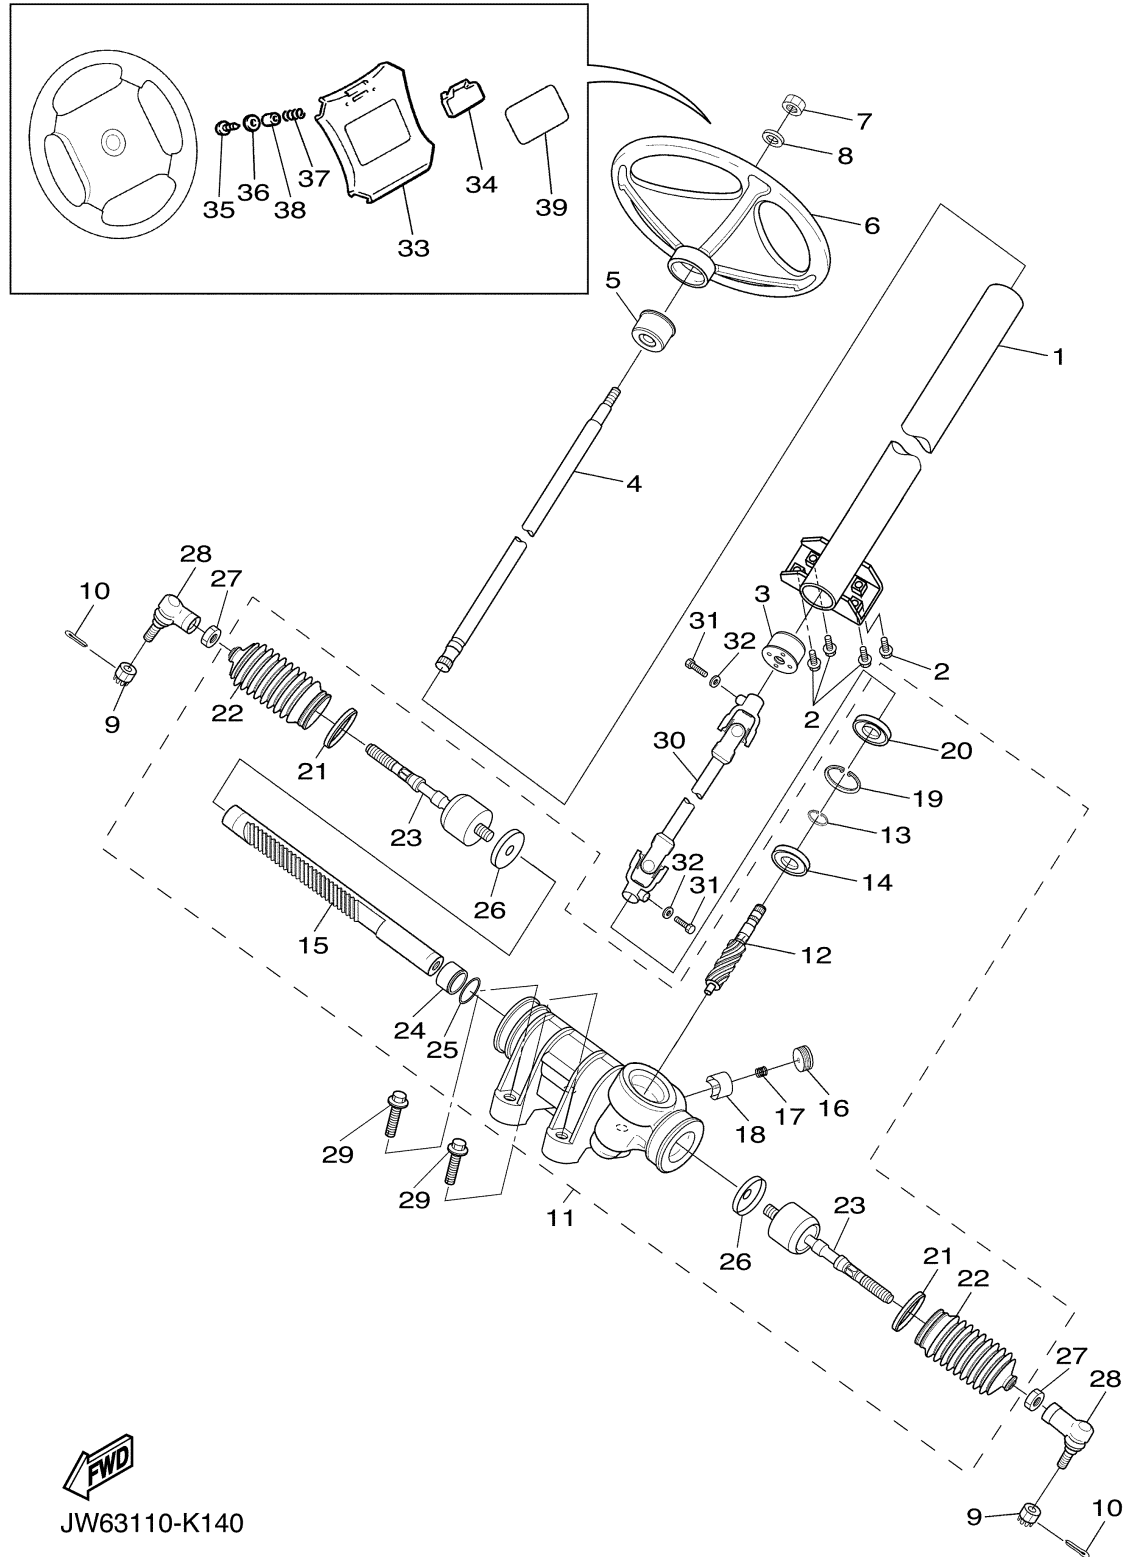

STEERING

Ref No.	Part Number	Description	Qty	Remarks
1	JW1-F3811-02-00	COLUMN, STEERING	1	
2	95812-08020-00	BOLT, FLANGE	4	
3	JU0-F3857-11-00	HOLDER	1	
4	JU0-F3828-10-00	ROD, STEERING	1	
5	JU0-F3857-11-00	HOLDER	1	
6	JN3-F3838-00-00	WHEEL, STEERING	1	
7	90185-12061-00	NUT, SELF-LOCKING	1	
8	92902-12200-00	WASHER	1	
9	95602-12200-00	NUT, SELF-LOCKING	2	
10	91402-25020-00	PIN, COTTER	2	
11	JW1-F3400-00-00	STEERING ASSY	1	
12	JW1-F387A-00-00	. .GEAR, PINION	1	
13	JW1-F3183-00-00	. .CIRCLIP	1	
14	JW1-F3812-00-00	. .BEARING, STEERING	1	
15	JW1-F387E-00-00	. .GEAR, RACK	1	
16	5UG-F387G-00-00	. .COVER, ADJUST	1	
17	5UG-F387K-00-00	. .SPRING, PRESSURE	1	
18	5UG-F387F-00-00	. .PAD, PRESSURE	1	
19	5UG-F387J-00-00	. .RING, STOPPER	1	
20	5UG-F3844-00-00	. .SEAL	1	

CONTINUED ON NEXT FRAME >

JW63110-K140