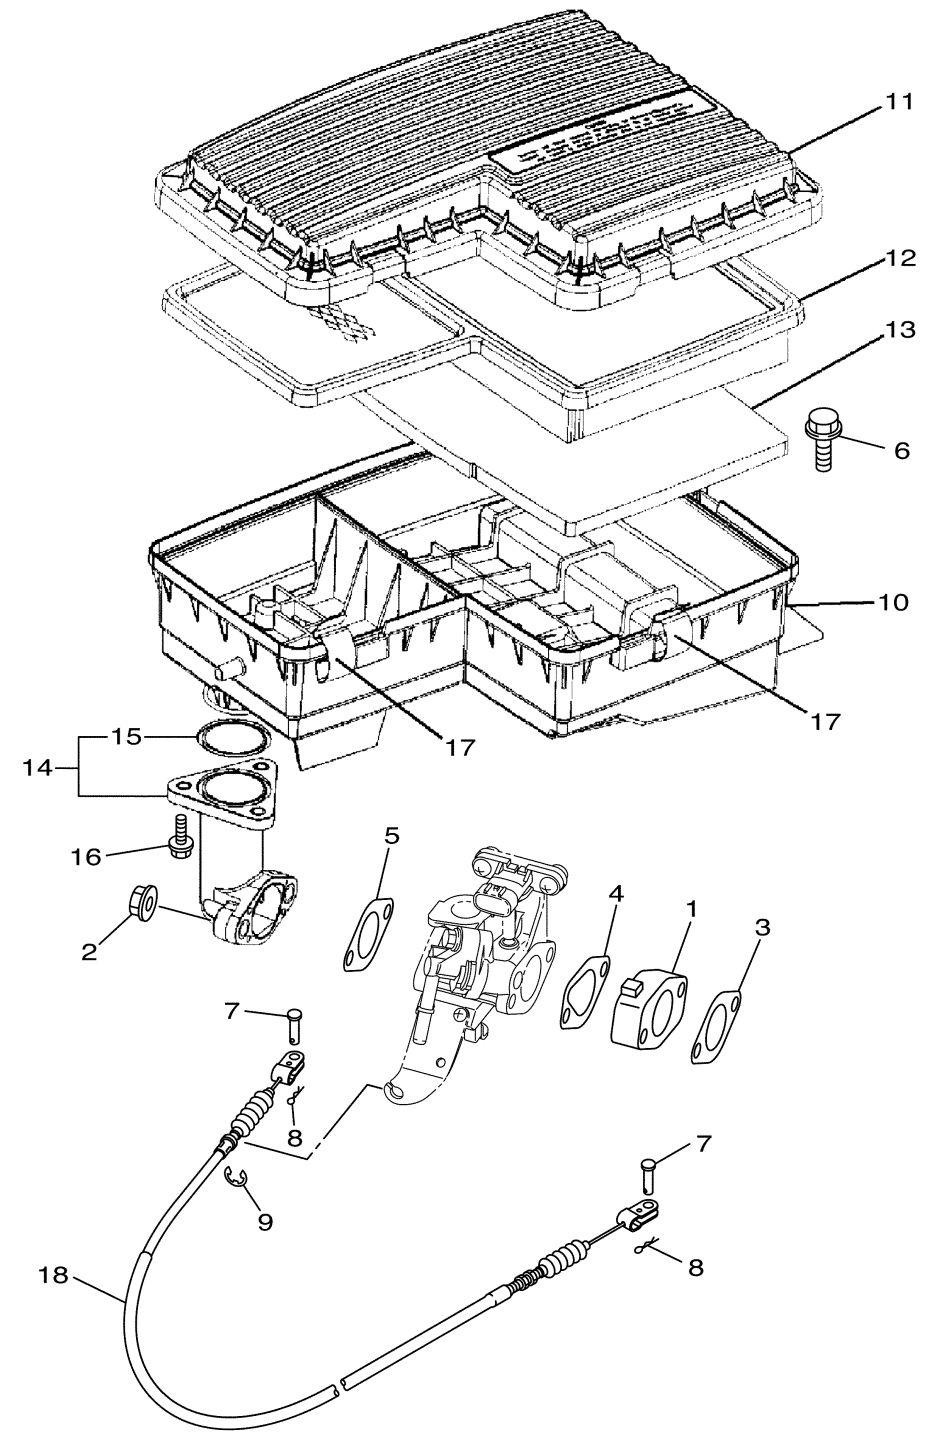

INTAKE 1

Ref No.	Part Number	Description	Qty	Remarks
1	JC0-13595-00-00	JOINT	1	
2	95702-08500-00	NUT, FLANGE	2	
3	JN6-13567-00-00	GASKET	1	
4	JC0-13567-00-00	GASKET	1	
5	JN6-13567-00-00	GASKET	1	
6	90119-06884-00	BOLT, WITH WASHER	2	
7	91702-05010-00	PIN, CLEVIS	2	
8	90468-10049-00	CLIP	2	
9	99001-07600-00	CIRCLIP	1	
10	JU0-E4411-00-00	CASE, AIR CLEANER 1	1	
11	JU0-E4412-00-00	CAP, CLEANER CASE 1	1	
12	JU0-E4450-00-00	ELEMENT ASSY, AIR CLEANER	1	
13	JU0-E445E-00-00	FILTER 1	1	
14	JU0-E3505-09-00	JOINT COMP.	1	
15	93210-398D6-00	. .O-RING	1	
16	90105-06862-00	BOLT, FLANGE	3	
17	5UH-E4424-00-00	CLIP, CAP FITTING	5	
18	JC0-F6312-01-00	CABLE, THROTTLE 2	1	

JC04110-L060