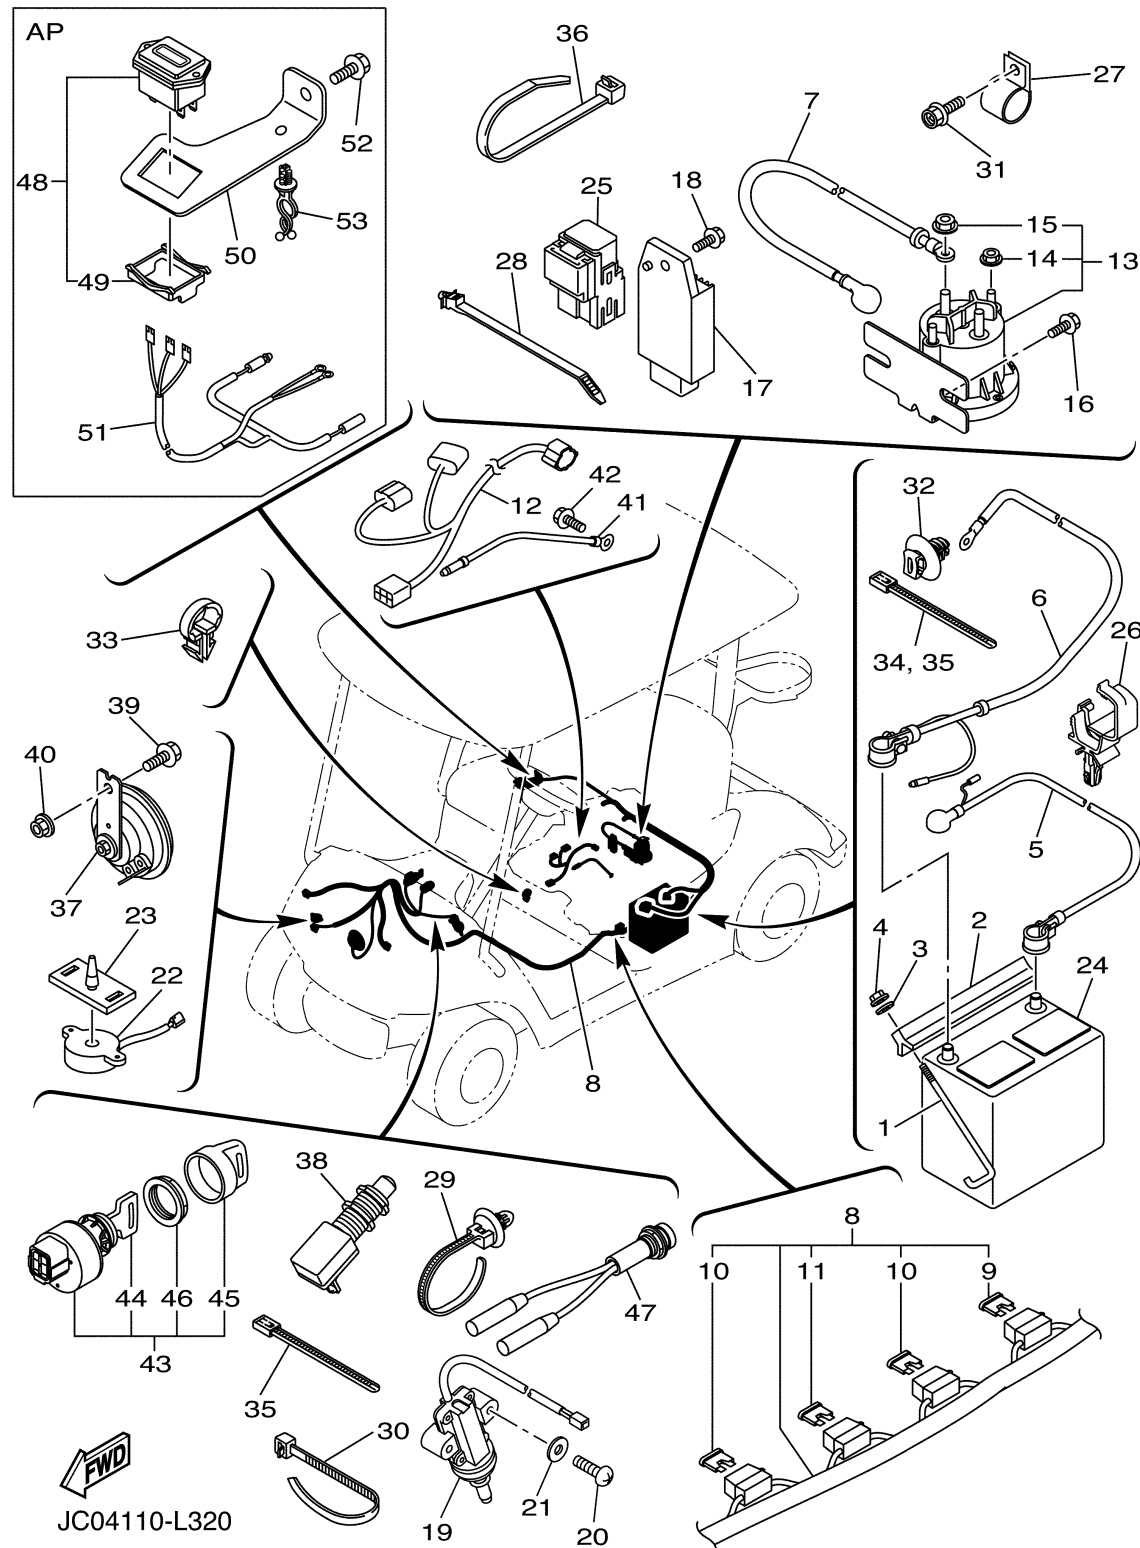

CONTINUED ON NEXT FRAME >

ELECTRICAL 2

Ref No.	Part Number	Description	Qty	Remarks
21	92902-05600-00	WASHER, PLATE	2	
22	JR1-H3383-02-00	BUZZER	1	
23	JN6-H3386-01-00	STAY, BUZZER	1	
25	5EA-81950-20-00	RELAY ASSY	1	
26	90464-20237-00	CLAMP	5	
27	90461-14108-00	CLAMP	1	
28	90464-09823-00	CLAMP	1	
29	90464-20005-00	CLAMP	6	
30	90464-48800-00	CLAMP	5	
31	90105-08867-00	BOLT, FLANGE	1	
32	5UG-F2465-10-00	HOLDER	2	
33	90464-19815-00	CLAMP	1	
34	90464-40825-00	CLAMP	1	
35	90464-40825-00	CLAMP	3	
36	90464-76800-00	..CLAMP	3	
37	4LR-83371-11-00	HORN	1	
38	JR6-H270X-00-00	SWITCH	1	
39	95822-06016-00	BOLT, FLANGE	1	
40	95702-06500-00	NUT, FLANGE	1	
41	JC0-82519-00-00	WIRE, EARTH LEAD	1	

CONTINUED ON NEXT FRAME >

ELECTRICAL 2

Ref No.	Part Number	Description	Qty	Remarks
42	95822-06012-00	BOLT, FLANGE	1	
43	JW6-H2510-00-00	MAIN SWITCH ASSY	1	
44	JU6-H2511-10-00	. .KEY, MAIN SWITCH	2	
45	5UG-H2579-00-00	. .CAP, KEY	1	
46	JU6-H2569-00-00	. .NUT, MAIN SWITCH	1	
47	JT1-81977-10-00	BULB, PILOT LIGHT (RED)	1	
48	JN6-H351C-00-00	HOUR METER	1	AP
49	JW1-H1128-00-00	. .CLAMP	1	AP
50	JW1-F4881-00-00	BRKT., METER	1	AP
51	JW1-H2386-10-00	EXTENSION, WIRE HARNESS	1	AP
52	90105-06831-00	BOLT, FLANGE	1	AP
53	90464-12836-00	CLAMP	1	AP