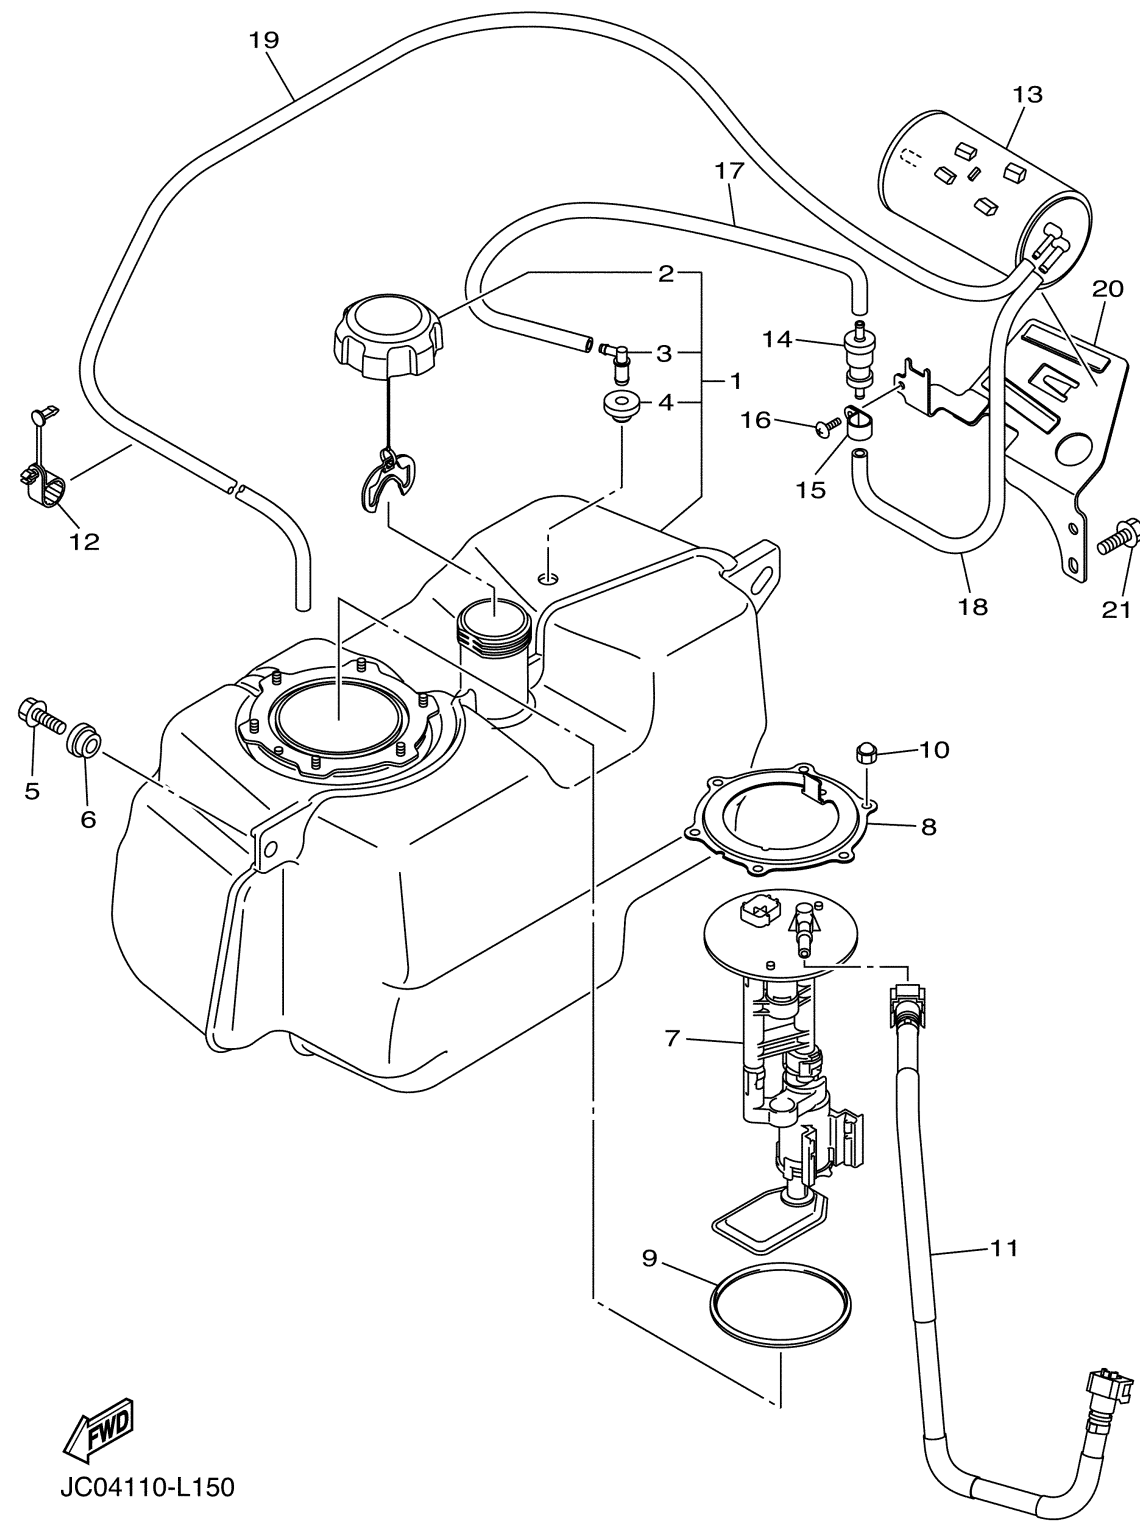

FUEL TANK

Ref No.	Part Number	Description	Qty	Remarks
21	JW1-F1738-00-00	BOLT	2	

JC04110-L150